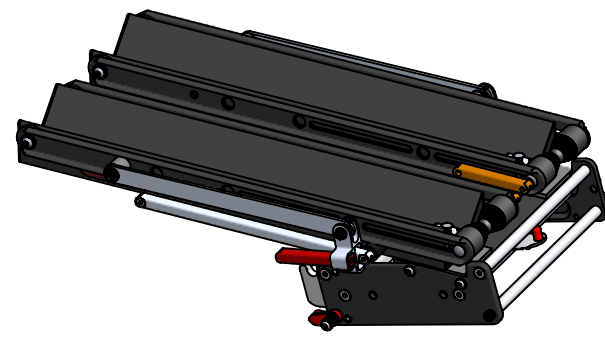

MACH2 2" LV BASE ASSEMBLY

WEIGHT	32 LBS
BOX DIMENSIONS	31" x 19" x 9"
SHIPPING WEIGHT	38 LBS

DETAIL 2"-REC SCALE 1 : 5

MACH2 2" LV BASE + 1 ADDON	
WEIGHT	55 LBS

MACH2 2" LV BASE + 2 ADDONS	
WEIGHT	78 LBS

MACH2 2" LV BASE + 3 ADDONS

WEIGHT	101 LBS
--------	---------

DETAIL 2"-REC
SCALE 1 : 5

MACH2 2" LV BASE + RAMP

WEIGHT	42 LBS
--------	--------

MACH2 2" LV BASE +1 ADD ON + RAMP

WEIGHT	65 LBS
--------	--------

MACH2 2" LV BASE + 2 ADDONS + RAMP

WEIGHT	88 LBS
--------	--------

DETAIL 2"-REC SCALE 1 : 5

**MACH2 ADDON ASSEMBLY
(SAME FOR 2" OR 1.25")**

WEIGHT	23 LBS
BOX DIMENSIONS	31" X 19" X 9"
SHIPPING WEIGHT	29 LBS

MACH2 RAMP ASSEMBLY (SAME FOR 2" OR 1.25")