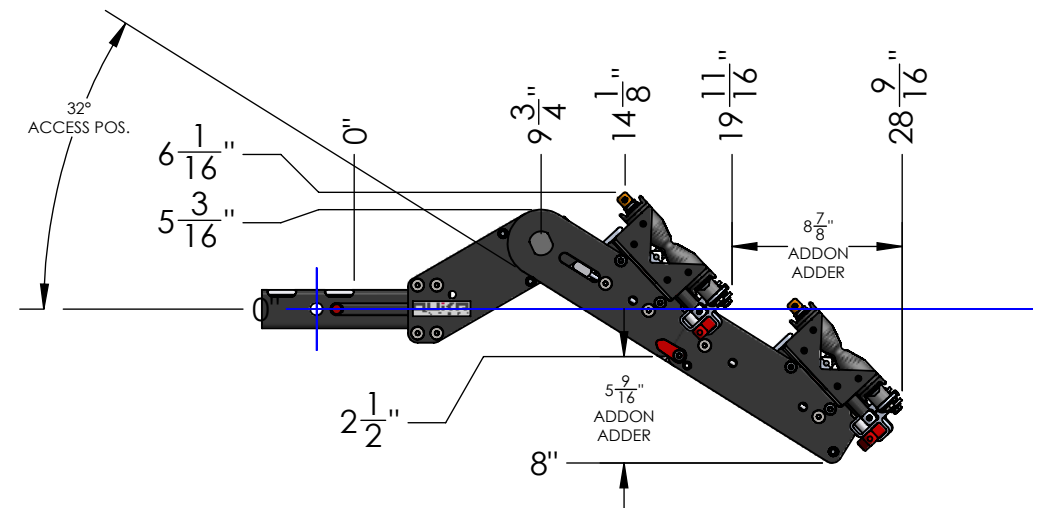

MACH2 2" LV BASE ASSEMBLY

WEIGHT	32 LBS
BOX DIMENSIONS	31" x 19" x 9"
SHIPPING WEIGHT	38 LBS

DETAIL 2"-REC SCALE 1 : 5

MACH2 2" LV BASE + 1 ADDON	
WEIGHT	55 LBS

MACH2 2" LV BASE + 2 ADDONS	
WEIGHT	78 LBS

MACH2 2" LV BASE + 3 ADDONS

WEIGHT	101 LBS
--------	---------

DETAIL 2"-REC
SCALE 1 : 5

MACH2 2" LV BASE + RAMP

WEIGHT	42 LBS
--------	--------

MACH2 2" LV BASE +1 ADD ON + RAMP

WEIGHT	65 LBS
--------	--------

MACH2 2" LV BASE + 2 ADDONS + RAMP

WEIGHT	88 LBS
--------	--------

DETAIL 2"-REC SCALE 1 : 5

**MACH2 ADDON ASSEMBLY
(SAME FOR 2" OR 1.25")**

WEIGHT	23 LBS
BOX DIMENSIONS	31" X 19" X 9"
SHIPPING WEIGHT	29 LBS

MACH2 RAMP ASSEMBLY (SAME FOR 2" OR 1.25")

WEIGHT	10 LBS
BOX DIMENSIONS	54" x 9" x 7"
SHIPPING WEIGHT	13 LBS

DETAIL 1.25"-REC
SCALE 1 : 5

MACH2 1.25" BASE ASSEMBLY	
WEIGHT	32 LBS
BOX DIMENSIONS	31" x 19" x 9"
SHIPPING WEIGHT	37 LBS

DETAIL 1.25"-REC
SCALE 1 : 5