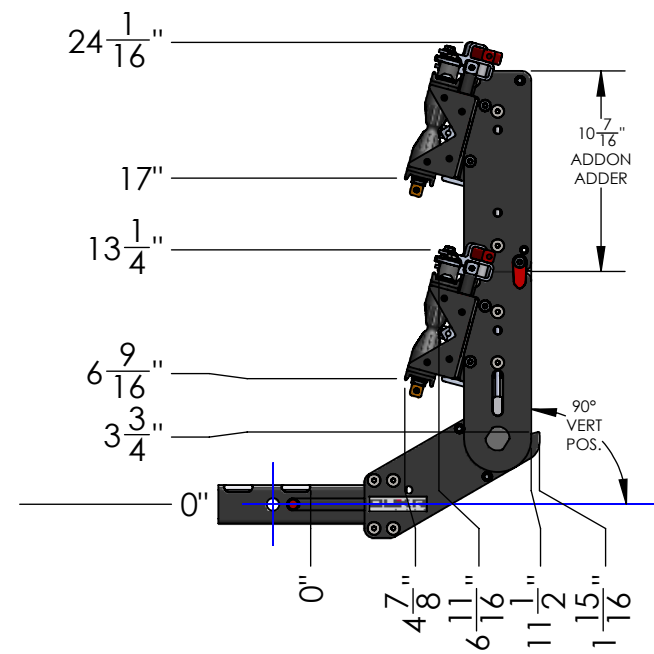

MACH2 2" LV BASE ASSEMBLY

WEIGHT	32 LBS
BOX DIMENSIONS	31" x 19" x 9"
SHIPPING WEIGHT	38 LBS

DETAIL 2"-REC SCALE 1 : 5

MACH2 2" LV BASE + 1 ADDON	
WEIGHT	55 LBS

MACH2 2" LV BASE + 2 ADDONS	
WEIGHT	78 LBS

MACH2 2" LV BASE + 3 ADDONS

WEIGHT	101 LBS
--------	---------

DETAIL 2"-REC
SCALE 1 : 5

MACH2 2" LV BASE + RAMP

WEIGHT	42 LBS
--------	--------

MACH2 2" LV BASE +1 ADD ON + RAMP

WEIGHT	65 LBS
--------	--------

MACH2 2" LV BASE + 2 ADDONS + RAMP

WEIGHT	88 LBS
--------	--------

DETAIL 2"-REC SCALE 1 : 5

**MACH2 ADDON ASSEMBLY
(SAME FOR 2" OR 1.25")**

WEIGHT	23 LBS
BOX DIMENSIONS	31" X 19" X 9"
SHIPPING WEIGHT	29 LBS

MACH2 RAMP ASSEMBLY (SAME FOR 2" OR 1.25")

WEIGHT	10 LBS
BOX DIMENSIONS	54" x 9" x 7"
SHIPPING WEIGHT	13 LBS

DETAIL 1.25"-REC
SCALE 1 : 5

MACH2 1.25" BASE ASSEMBLY	
WEIGHT	32 LBS
BOX DIMENSIONS	31" x 19" x 9"
SHIPPING WEIGHT	37 LBS

DETAIL 1.25"-REC
SCALE 1 : 5