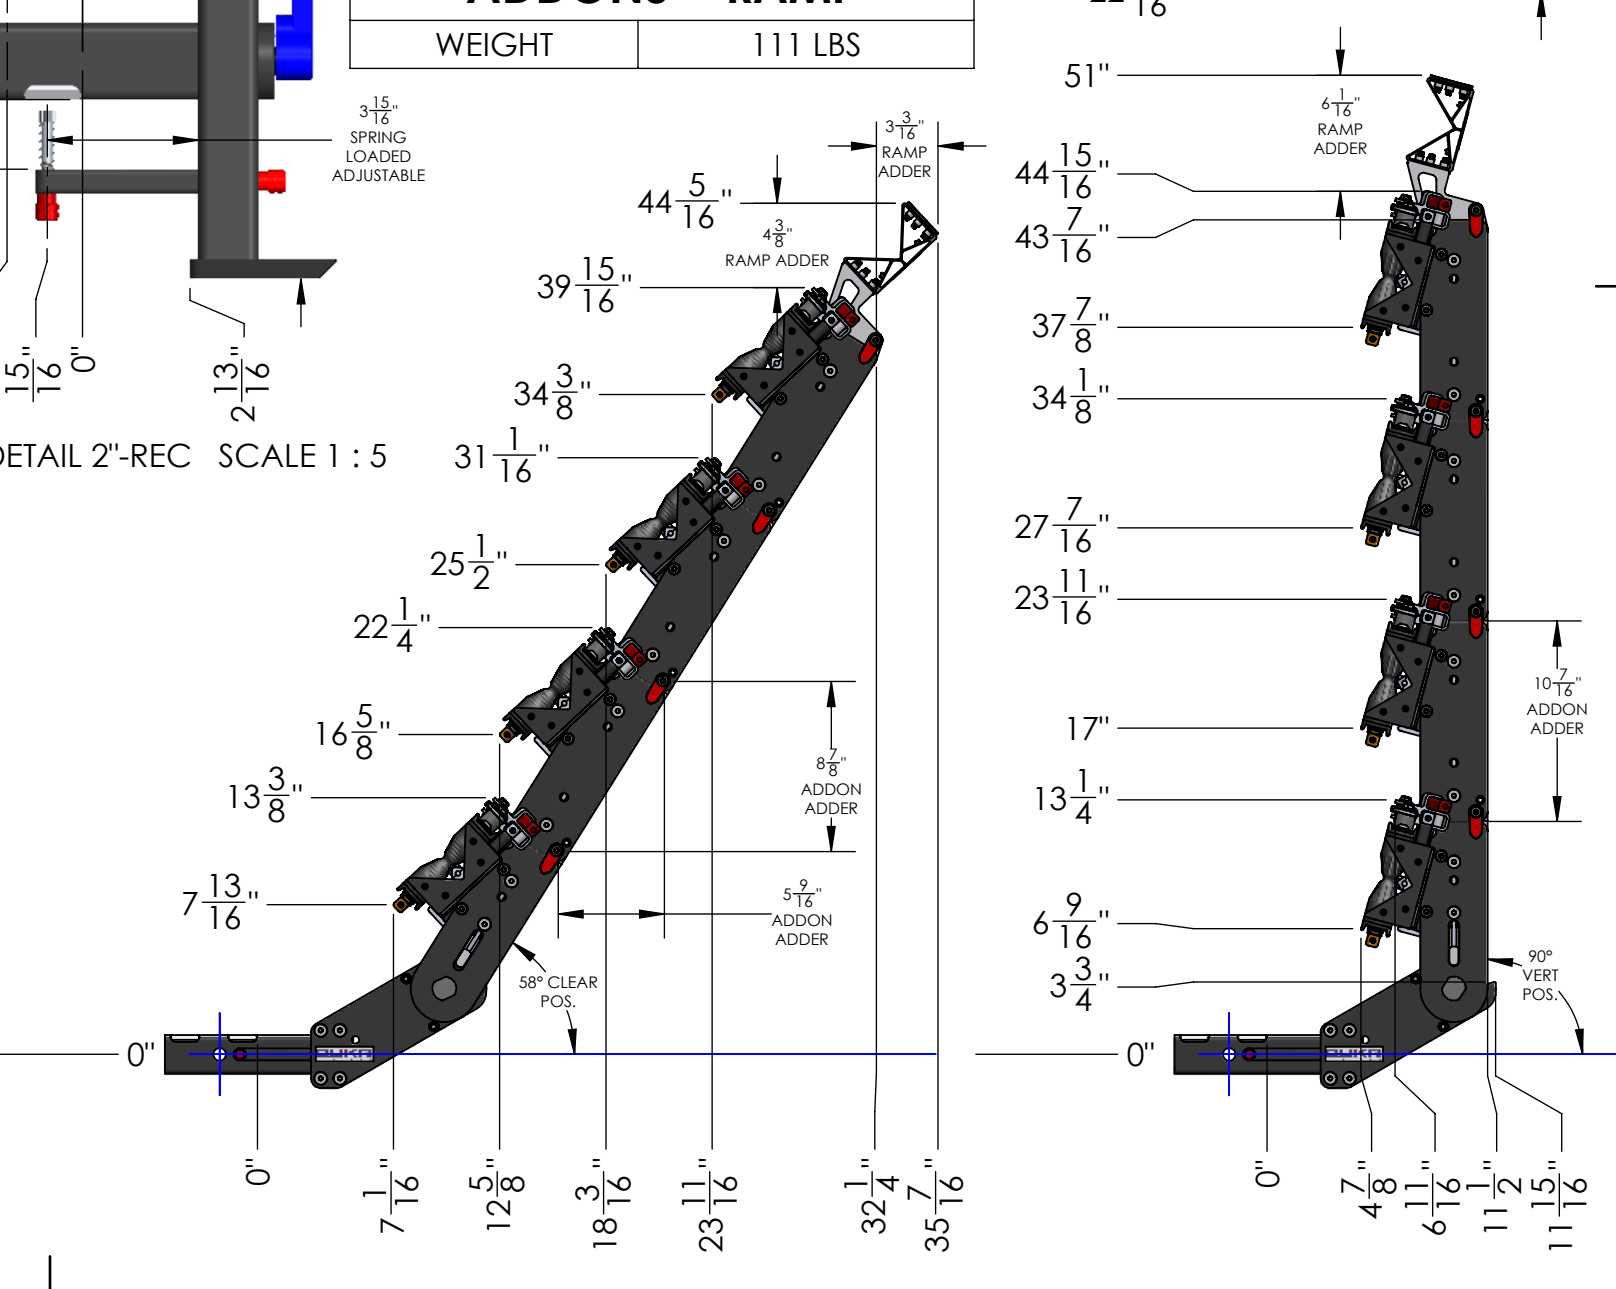

MACH2 2" LV BASE ASSEMBLY

WEIGHT	32 LBS
BOX DIMENSIONS	31" x 19" x 9"
SHIPPING WEIGHT	38 LBS

DETAIL 2"-REC SCALE 1 : 5

MACH2 2" LV BASE + 1 ADDON	
WEIGHT	55 LBS

MACH2 2" LV BASE + 2 ADDONS	
WEIGHT	78 LBS

MACH2 2" LV BASE + 3 ADDONS

WEIGHT	101 LBS
--------	---------

DETAIL 2"-REC
SCALE 1 : 5

MACH2 2" LV BASE + RAMP

WEIGHT	42 LBS
--------	--------

MACH2 2" LV BASE +1 ADD ON + RAMP

WEIGHT	65 LBS
--------	--------

MACH2 2" LV BASE + 2 ADDONS + RAMP

WEIGHT	88 LBS
--------	--------

DETAIL 2"-REC SCALE 1 : 5

**MACH2 ADDON ASSEMBLY
(SAME FOR 2" OR 1.25")**

WEIGHT	23 LBS
BOX DIMENSIONS	31" X 19" X 9"
SHIPPING WEIGHT	29 LBS

MACH2 RAMP ASSEMBLY (SAME FOR 2" OR 1.25")

WEIGHT	10 LBS
BOX DIMENSIONS	54" x 9" x 7"
SHIPPING WEIGHT	13 LBS

DETAIL 1.25"-REC
SCALE 1 : 5

MACH2 1.25" BASE ASSEMBLY	
WEIGHT	32 LBS
BOX DIMENSIONS	31" x 19" x 9"
SHIPPING WEIGHT	37 LBS

DETAIL 1.25"-REC
SCALE 1 : 5