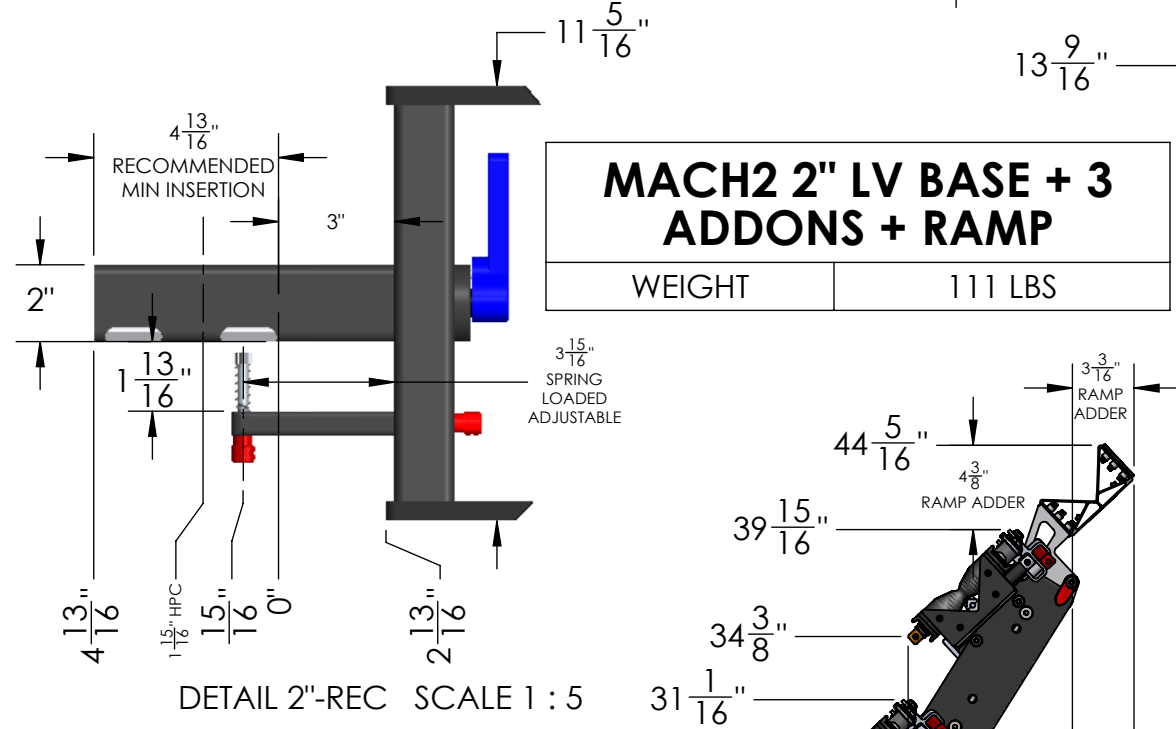

MACH2 2" LV BASE ASSEMBLY

WEIGHT	32 LBS
BOX DIMENSIONS	31" x 19" x 9"
SHIPPING WEIGHT	38 LBS

DETAIL 2"-REC SCALE 1 : 5

MACH2 2" LV BASE + 1 ADDON	
WEIGHT	55 LBS

MACH2 2" LV BASE + 2 ADDONS	
WEIGHT	78 LBS

MACH2 2" LV BASE + 3 ADDONS

WEIGHT	101 LBS
--------	---------

DETAIL 2"-REC
SCALE 1 : 5

MACH2 2" LV BASE + RAMP

WEIGHT	42 LBS
--------	--------

MACH2 2" LV BASE +1 ADD ON + RAMP

WEIGHT	65 LBS
--------	--------

MACH2 2" LV BASE + 2 ADDONS + RAMP

WEIGHT	88 LBS
--------	--------

DETAIL 2"-REC SCALE 1 : 5

**MACH2 ADDON ASSEMBLY
(SAME FOR 2" OR 1.25")**

WEIGHT	23 LBS
BOX DIMENSIONS	31" X 19" X 9"
SHIPPING WEIGHT	29 LBS

MACH2 RAMP ASSEMBLY (SAME FOR 2" OR 1.25")

WEIGHT	10 LBS
BOX DIMENSIONS	54" x 9" x 7"
SHIPPING WEIGHT	13 LBS

DETAIL 1.25"-REC
SCALE 1 : 5

MACH2 1.25" BASE ASSEMBLY	
WEIGHT	32 LBS
BOX DIMENSIONS	31" x 19" x 9"
SHIPPING WEIGHT	37 LBS

DETAIL 1.25"-REC
SCALE 1 : 5