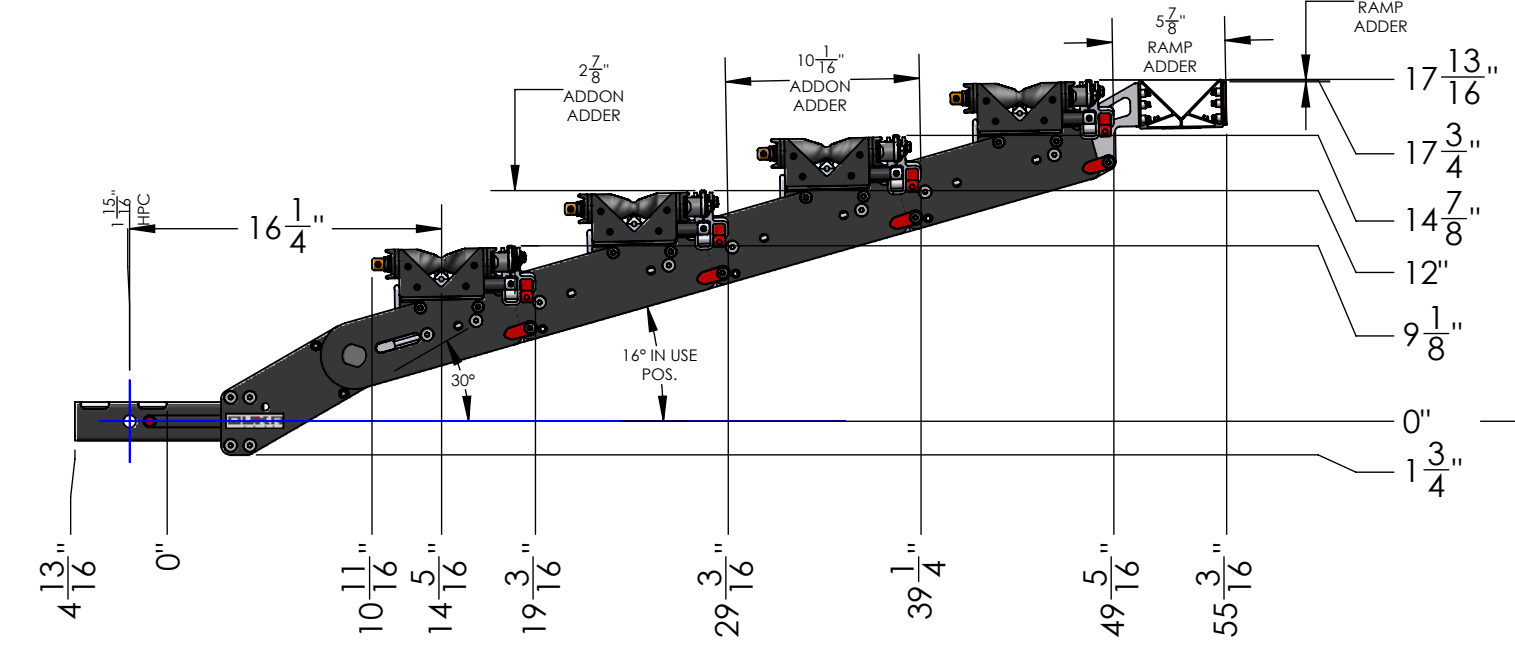

MACH2 2" LV BASE ASSEMBLY

WEIGHT	32 LBS
BOX DIMENSIONS	31" x 19" x 9"
SHIPPING WEIGHT	38 LBS

DETAIL 2"-REC SCALE 1 : 5

MACH2 2" LV BASE + 1 ADDON	
WEIGHT	55 LBS

MACH2 2" LV BASE + 2 ADDONS	
WEIGHT	78 LBS

MACH2 2" LV BASE + 3 ADDONS

WEIGHT	101 LBS
--------	---------

DETAIL 2"-REC
SCALE 1 : 5

MACH2 2" LV BASE + RAMP

WEIGHT	42 LBS
--------	--------

MACH2 2" LV BASE +1 ADD ON + RAMP

WEIGHT	65 LBS
--------	--------

MACH2 2" LV BASE + 2 ADDONS + RAMP

WEIGHT	88 LBS
--------	--------

DETAIL 2"-REC SCALE 1 : 5

**MACH2 ADDON ASSEMBLY
(SAME FOR 2" OR 1.25")**

WEIGHT	23 LBS
BOX DIMENSIONS	31" X 19" X 9"
SHIPPING WEIGHT	29 LBS

MACH2 RAMP ASSEMBLY (SAME FOR 2" OR 1.25")

WEIGHT	10 LBS
BOX DIMENSIONS	54" x 9" x 7"
SHIPPING WEIGHT	13 LBS

DETAIL 1.25"-REC
SCALE 1 : 5

MACH2 1.25" BASE ASSEMBLY	
WEIGHT	32 LBS
BOX DIMENSIONS	31" x 19" x 9"
SHIPPING WEIGHT	37 LBS

DETAIL 1.25"-REC
SCALE 1 : 5