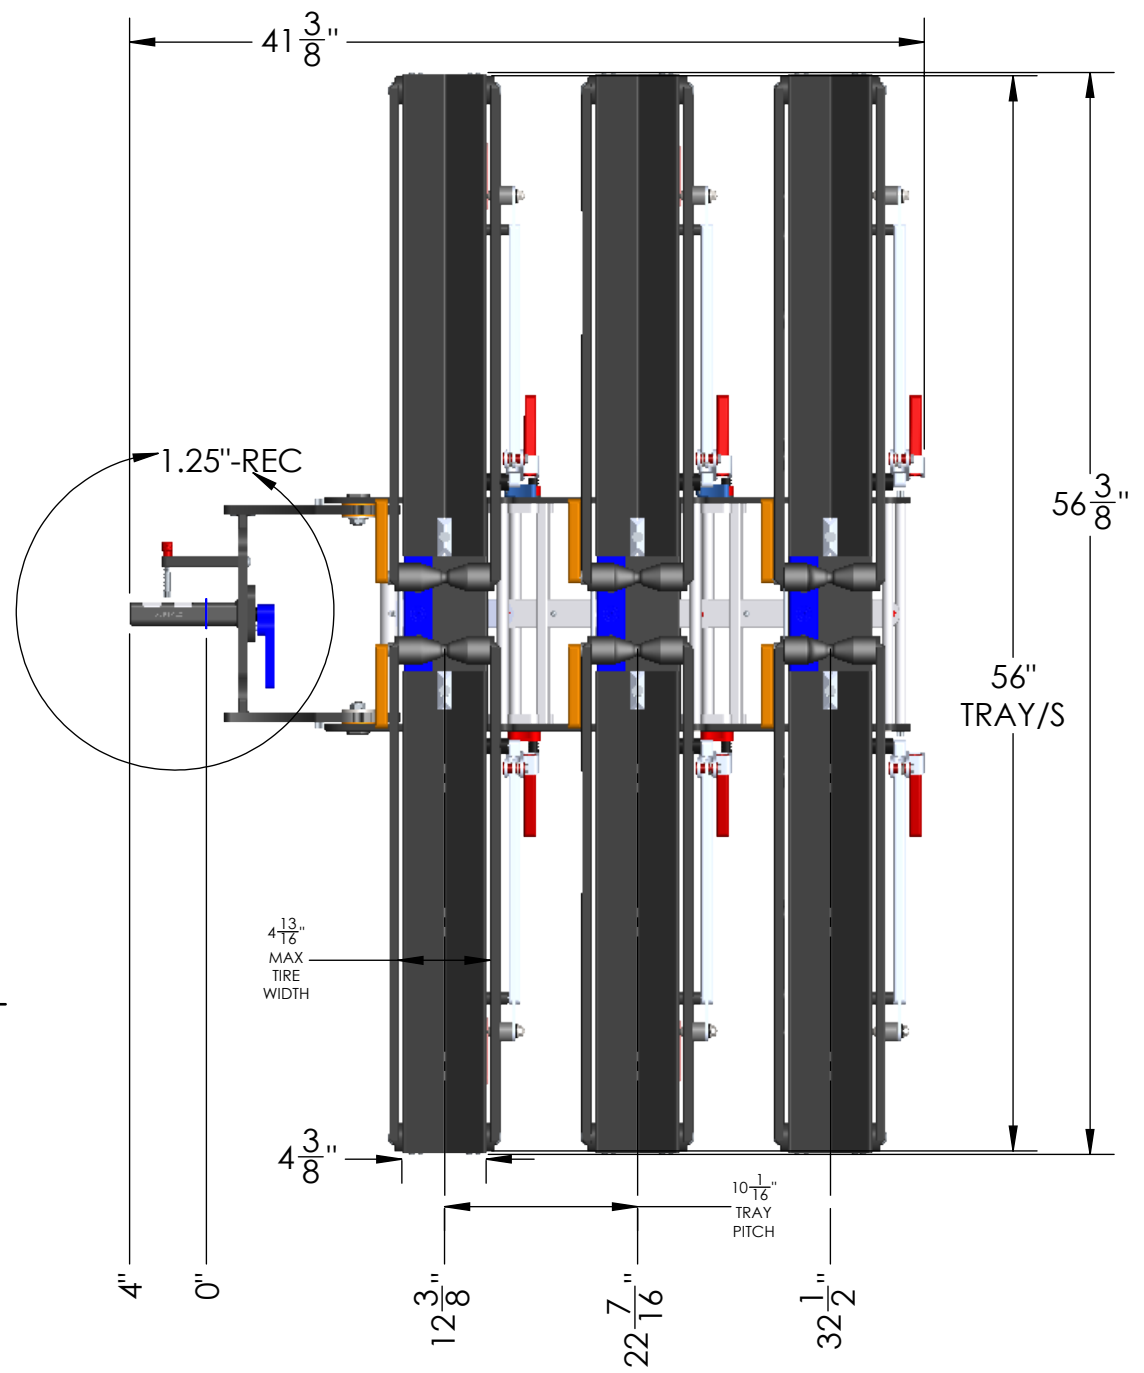

WEIGHT	88 LBS
--------	--------

DETAIL 2"-REC SCALE 1 : 5

**MACH2 ADDON ASSEMBLY
(SAME FOR 2" OR 1.25")**

WEIGHT	23 LBS
BOX DIMENSIONS	31" X 19" X 9"
SHIPPING WEIGHT	29 LBS

MACH2 RAMP ASSEMBLY (SAME FOR 2" OR 1.25")

WEIGHT	10 LBS
BOX DIMENSIONS	54" x 9" x 7"
SHIPPING WEIGHT	13 LBS

DETAIL 1.25"-REC
SCALE 1 : 5

MACH2 1.25" BASE ASSEMBLY	
WEIGHT	32 LBS
BOX DIMENSIONS	31" x 19" x 9"
SHIPPING WEIGHT	37 LBS

DETAIL 1.25"-REC
SCALE 1 : 5

MACH2 1.25" BASE + ADDON	
WEIGHT	54 LBS

MACH2 1.25" BASE + 2 ADDONS	
WEIGHT	77 LBS

MACH2 1.25" BASE +RAMP	
WEIGHT	42 LBS

DETAIL 1.25"-REC
SCALE 1 : 5

MACH2 1.25" BASE + ADDON + RAMP	
WEIGHT	65

MACH2 1.25" BASE + 2 ADDONS +RAMP	
WEIGHT	87