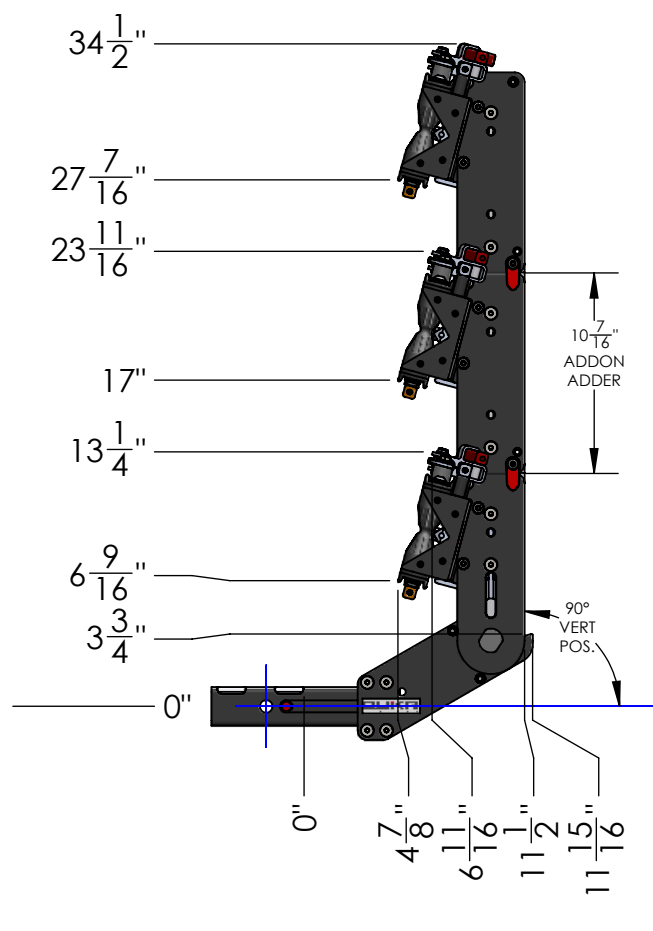

MACH2 2" LV BASE ASSEMBLY

WEIGHT	32 LBS
BOX DIMENSIONS	31" x 19" x 9"
SHIPPING WEIGHT	38 LBS

DETAIL 2"-REC SCALE 1 : 5

MACH2 2" LV BASE + 1 ADDON	
WEIGHT	55 LBS

MACH2 2" LV BASE + 2 ADDONS	
WEIGHT	78 LBS

MACH2 2" LV BASE + 3 ADDONS

WEIGHT	101 LBS
--------	---------

DETAIL 2"-REC
SCALE 1 : 5

MACH2 2" LV BASE + RAMP

WEIGHT	42 LBS
--------	--------

MACH2 2" LV BASE +1 ADD ON + RAMP

WEIGHT	65 LBS
--------	--------

MACH2 2" LV BASE + 2 ADDONS + RAMP

WEIGHT	88 LBS
--------	--------

DETAIL 2"-REC SCALE 1 : 5

**MACH2 ADDON ASSEMBLY
(SAME FOR 2" OR 1.25")**

WEIGHT	23 LBS
BOX DIMENSIONS	31" X 19" X 9"
SHIPPING WEIGHT	29 LBS

MACH2 RAMP ASSEMBLY (SAME FOR 2" OR 1.25")

WEIGHT	10 LBS
BOX DIMENSIONS	54" x 9" x 7"
SHIPPING WEIGHT	13 LBS

DETAIL 1.25"-REC
SCALE 1 : 5

MACH2 1.25" BASE ASSEMBLY	
WEIGHT	32 LBS
BOX DIMENSIONS	31" x 19" x 9"
SHIPPING WEIGHT	37 LBS

DETAIL 1.25"-REC
SCALE 1 : 5