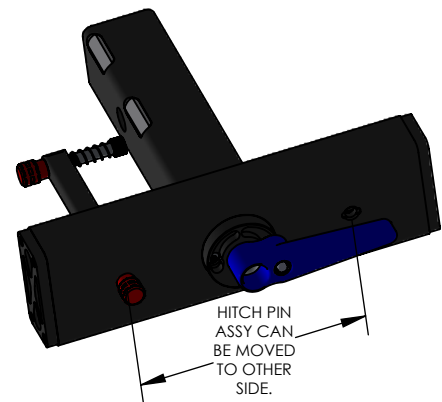

MACH2 2" LV BASE ASSEMBLY

WEIGHT	32 LBS
BOX DIMENSIONS	31" x 19" x 9"
SHIPPING WEIGHT	38 LBS

DETAIL 2"-REC SCALE 1 : 5

MACH2 2" LV BASE + 1 ADDON	
WEIGHT	55 LBS

MACH2 2" LV BASE + 2 ADDONS	
WEIGHT	78 LBS

MACH2 2" LV BASE + 3 ADDONS

WEIGHT	101 LBS
--------	---------

DETAIL 2"-REC
SCALE 1 : 5

MACH2 2" LV BASE + RAMP

WEIGHT	42 LBS
--------	--------

MACH2 2" LV BASE +1 ADD ON + RAMP

WEIGHT	65 LBS
--------	--------

MACH2 2" LV BASE + 2 ADDONS + RAMP