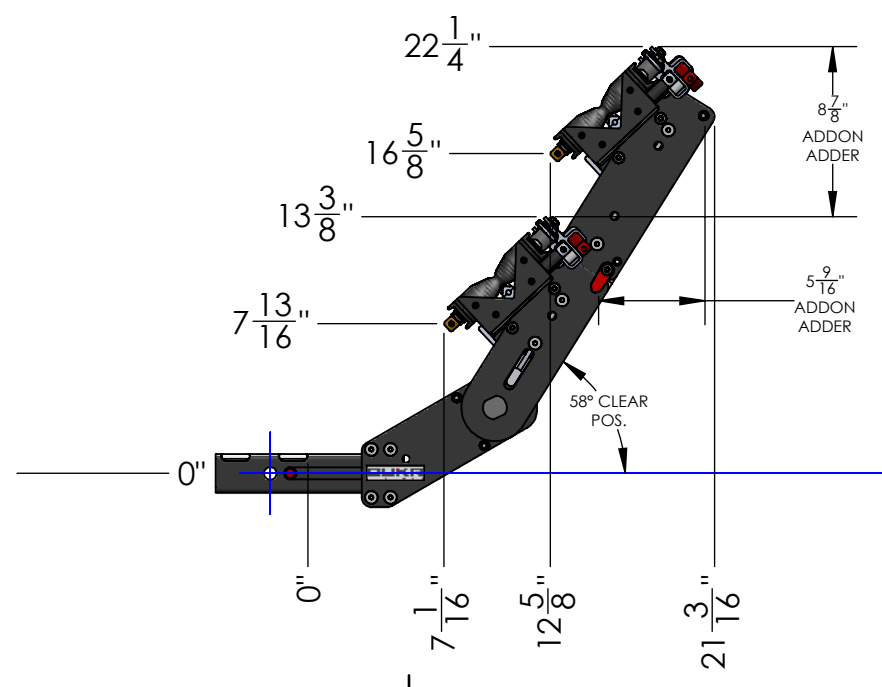

MACH2 2" LV BASE ASSEMBLY

WEIGHT	32 LBS
BOX DIMENSIONS	31" x 19" x 9"
SHIPPING WEIGHT	38 LBS

DETAIL 2"-REC SCALE 1 : 5

MACH2 2" LV BASE + 1 ADDON	
WEIGHT	55 LBS

MACH2 2" LV BASE + 2 ADDONS	
WEIGHT	78 LBS

MACH2 2" LV BASE + 3 ADDONS

WEIGHT	101 LBS
--------	---------

DETAIL 2"-REC
SCALE 1 : 5

MACH2 2" LV BASE + RAMP

WEIGHT	42 LBS
--------	--------

MACH2 2" LV BASE +1 ADD ON + RAMP

WEIGHT	65 LBS
--------	--------

MACH2 2" LV BASE + 2 ADDONS + RAMP

WEIGHT	88 LBS
--------	--------

DETAIL 2"-REC SCALE 1 : 5

**MACH2 ADDON ASSEMBLY
(SAME FOR 2" OR 1.25")**

WEIGHT	23 LBS
BOX DIMENSIONS	31" X 19" X 9"
SHIPPING WEIGHT	29 LBS

MACH2 RAMP ASSEMBLY (SAME FOR 2" OR 1.25")

WEIGHT	10 LBS
BOX DIMENSIONS	54" x 9" x 7"
SHIPPING WEIGHT	13 LBS

DETAIL 1.25"-REC
SCALE 1 : 5

MACH2 1.25" BASE ASSEMBLY	
WEIGHT	32 LBS
BOX DIMENSIONS	31" x 19" x 9"
SHIPPING WEIGHT	37 LBS

DETAIL 1.25"-REC
SCALE 1 : 5