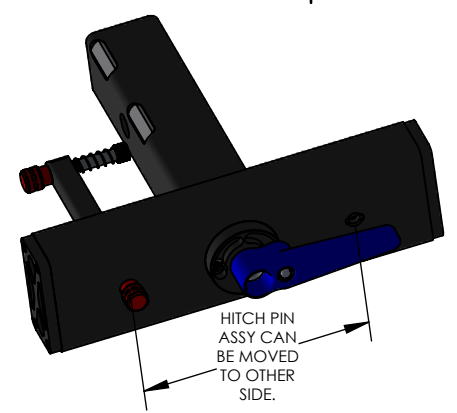

MACH2 2" LV BASE ASSEMBLY

WEIGHT	32 LBS
BOX DIMENSIONS	31" x 19" x 9"
SHIPPING WEIGHT	38 LBS

DETAIL 2"-REC SCALE 1 : 5

MACH2 2" LV BASE + 1 ADDON	
WEIGHT	55 LBS

MACH2 2" LV BASE + 2 ADDONS	
WEIGHT	78 LBS

MACH2 2" LV BASE + 3 ADDONS

WEIGHT	101 LBS
--------	---------

DETAIL 2"-REC
SCALE 1 : 5

MACH2 2" LV BASE + RAMP

WEIGHT	42 LBS
--------	--------

MACH2 2" LV BASE +1 ADD ON + RAMP

WEIGHT	65 LBS
--------	--------

MACH2 2" LV BASE + 2 ADDONS + RAMP