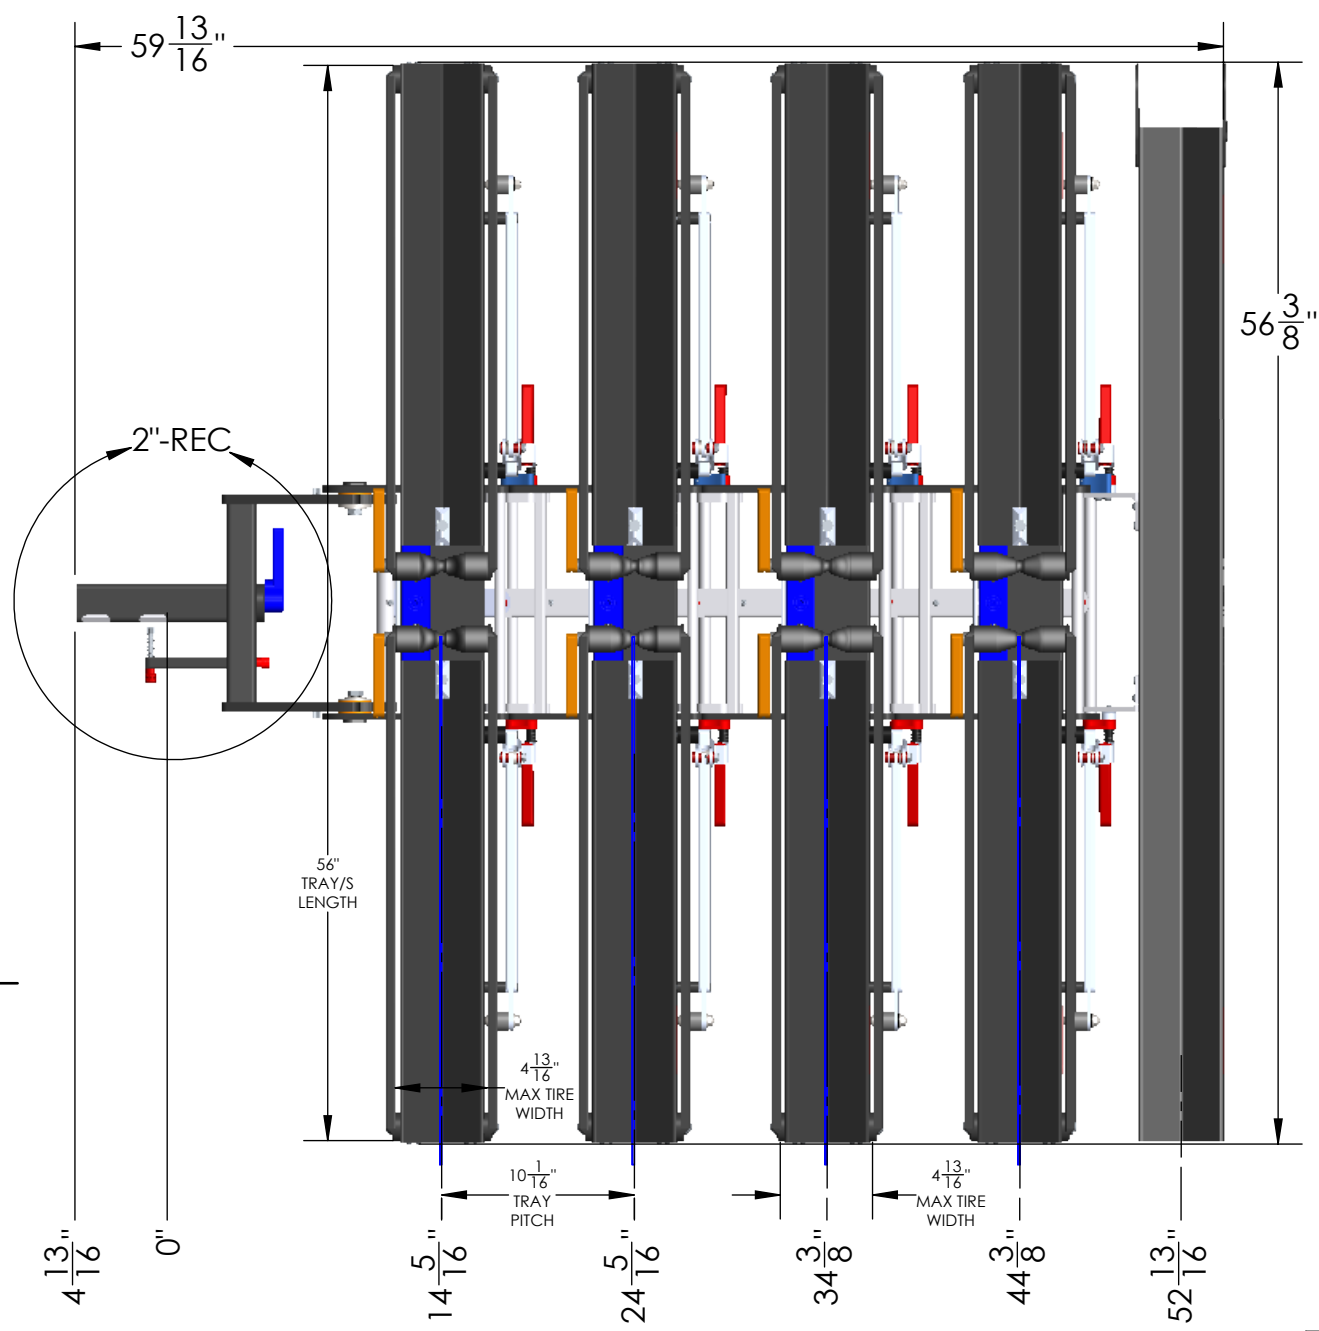

MACH2 2" LV BASE ASSEMBLY

WEIGHT	32 LBS
BOX DIMENSIONS	31" x 19" x 9"
SHIPPING WEIGHT	38 LBS

DETAIL 2"-REC SCALE 1 : 5

MACH2 2" LV BASE + 1 ADDON	
WEIGHT	55 LBS

MACH2 2" LV BASE + 2 ADDONS	
WEIGHT	78 LBS

MACH2 2" LV BASE + 3 ADDONS

WEIGHT	101 LBS
--------	---------

DETAIL 2"-REC
SCALE 1 : 5

MACH2 2" LV BASE + RAMP

WEIGHT	42 LBS
--------	--------

MACH2 2" LV BASE +1 ADD ON + RAMP

WEIGHT	65 LBS
--------	--------

MACH2 2" LV BASE + 2 ADDONS + RAMP

WEIGHT	88 LBS
--------	--------

DETAIL 2"-REC SCALE 1 : 5

**MACH2 ADDON ASSEMBLY
(SAME FOR 2" OR 1.25")**

WEIGHT	23 LBS
BOX DIMENSIONS	31" X 19" X 9"
SHIPPING WEIGHT	29 LBS

MACH2 RAMP ASSEMBLY (SAME FOR 2" OR 1.25")

WEIGHT	10 LBS
BOX DIMENSIONS	54" x 9" x 7"
SHIPPING WEIGHT	13 LBS

DETAIL 1.25"-REC
SCALE 1 : 5

MACH2 1.25" BASE ASSEMBLY	
WEIGHT	32 LBS
BOX DIMENSIONS	31" x 19" x 9"
SHIPPING WEIGHT	37 LBS

DETAIL 1.25"-REC
SCALE 1 : 5