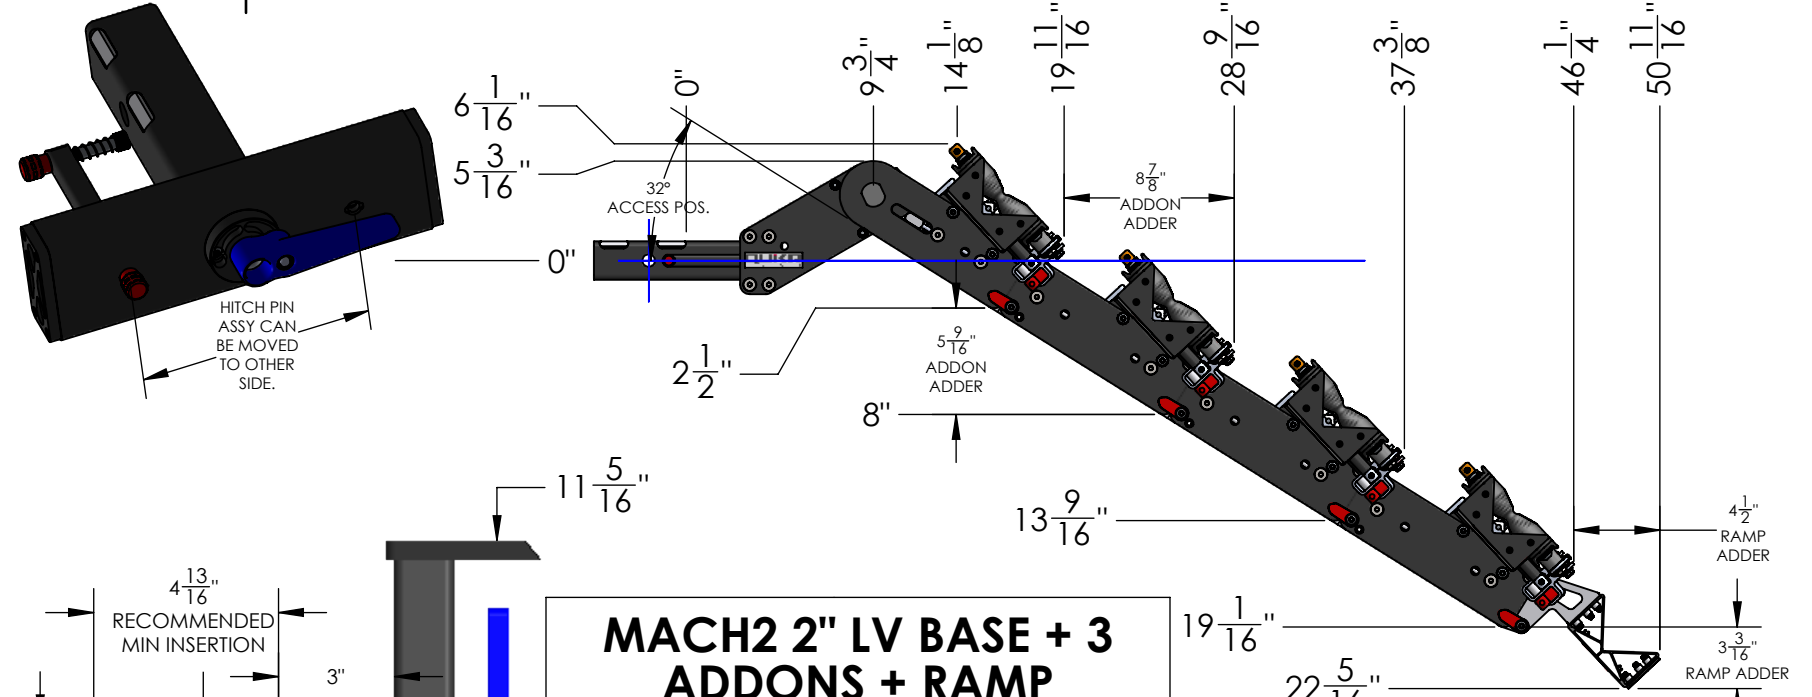

MACH2 2" LV BASE ASSEMBLY

WEIGHT	32 LBS
BOX DIMENSIONS	31" x 19" x 9"
SHIPPING WEIGHT	38 LBS

DETAIL 2"-REC SCALE 1 : 5

MACH2 2" LV BASE + 1 ADDON	
WEIGHT	55 LBS

MACH2 2" LV BASE + 2 ADDONS	
WEIGHT	78 LBS

MACH2 2" LV BASE + 3 ADDONS

WEIGHT	101 LBS
--------	---------

DETAIL 2"-REC
SCALE 1 : 5

MACH2 2" LV BASE + RAMP

WEIGHT	42 LBS
--------	--------

MACH2 2" LV BASE +1 ADD ON + RAMP

WEIGHT	65 LBS
--------	--------

MACH2 2" LV BASE + 2 ADDONS + RAMP

WEIGHT	88 LBS
--------	--------

DETAIL 2"-REC SCALE 1 : 5

**MACH2 ADDON ASSEMBLY
(SAME FOR 2" OR 1.25")**

WEIGHT	23 LBS
BOX DIMENSIONS	31" X 19" X 9"
SHIPPING WEIGHT	29 LBS

MACH2 RAMP ASSEMBLY (SAME FOR 2" OR 1.25")