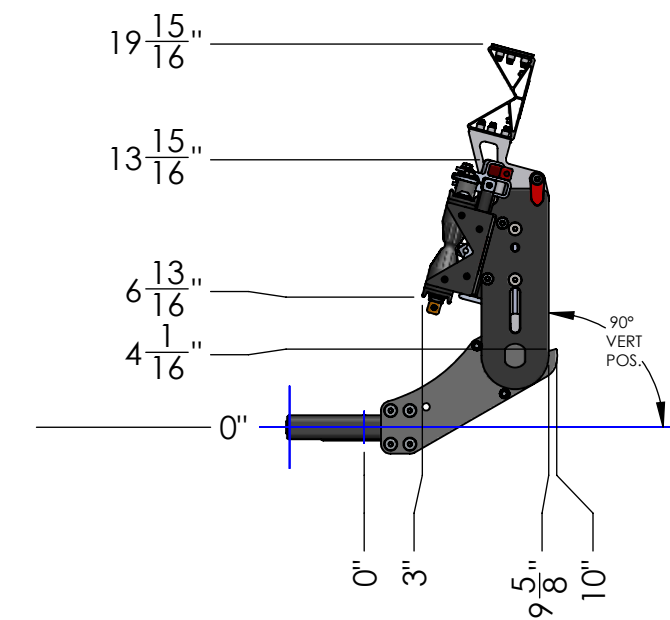

WEIGHT	88 LBS
--------	--------

DETAIL 2"-REC SCALE 1 : 5

**MACH2 ADDON ASSEMBLY
(SAME FOR 2" OR 1.25")**

WEIGHT	23 LBS
BOX DIMENSIONS	31" X 19" X 9"
SHIPPING WEIGHT	29 LBS

MACH2 RAMP ASSEMBLY (SAME FOR 2" OR 1.25")

WEIGHT	10 LBS
BOX DIMENSIONS	54" x 9" x 7"
SHIPPING WEIGHT	13 LBS

DETAIL 1.25"-REC
SCALE 1 : 5

MACH2 1.25" BASE ASSEMBLY	
WEIGHT	32 LBS
BOX DIMENSIONS	31" x 19" x 9"
SHIPPING WEIGHT	37 LBS

DETAIL 1.25"-REC
SCALE 1 : 5

MACH2 1.25" BASE + ADDON	
WEIGHT	54 LBS

MACH2 1.25" BASE + 2 ADDONS	
WEIGHT	77 LBS

MACH2 1.25" BASE +RAMP	
WEIGHT	42 LBS

DETAIL 1.25"-REC
SCALE 1 : 5

MACH2 1.25" BASE + ADDON + RAMP	
WEIGHT	65

MACH2 1.25" BASE + 2 ADDONS +RAMP	
WEIGHT	87