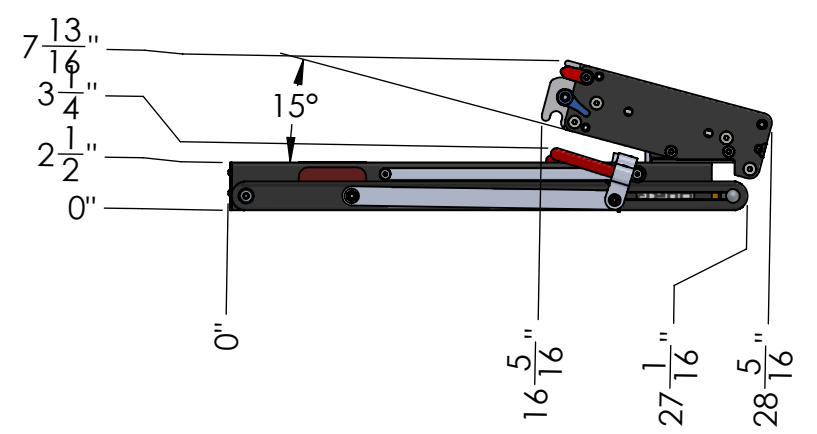

WEIGHT	101 LBS
--------	---------

DETAIL 2"-REC
SCALE 1 : 5

MACH2 2" LV BASE + RAMP

WEIGHT	42 LBS
--------	--------

MACH2 2" LV BASE +1 ADD ON + RAMP

WEIGHT	65 LBS
--------	--------

MACH2 2" LV BASE + 2 ADDONS + RAMP

WEIGHT	88 LBS
--------	--------

DETAIL 2"-REC SCALE 1 : 5

**MACH2 ADDON ASSEMBLY
(SAME FOR 2" OR 1.25")**

WEIGHT	23 LBS
BOX DIMENSIONS	31" X 19" X 9"
SHIPPING WEIGHT	29 LBS

MACH2 RAMP ASSEMBLY (SAME FOR 2" OR 1.25")

WEIGHT	10 LBS
BOX DIMENSIONS	54" x 9" x 7"
SHIPPING WEIGHT	13 LBS

DETAIL 1.25"-REC
SCALE 1 : 5

MACH2 1.25" BASE ASSEMBLY	
WEIGHT	32 LBS
BOX DIMENSIONS	31" x 19" x 9"
SHIPPING WEIGHT	37 LBS

DETAIL 1.25"-REC
SCALE 1 : 5