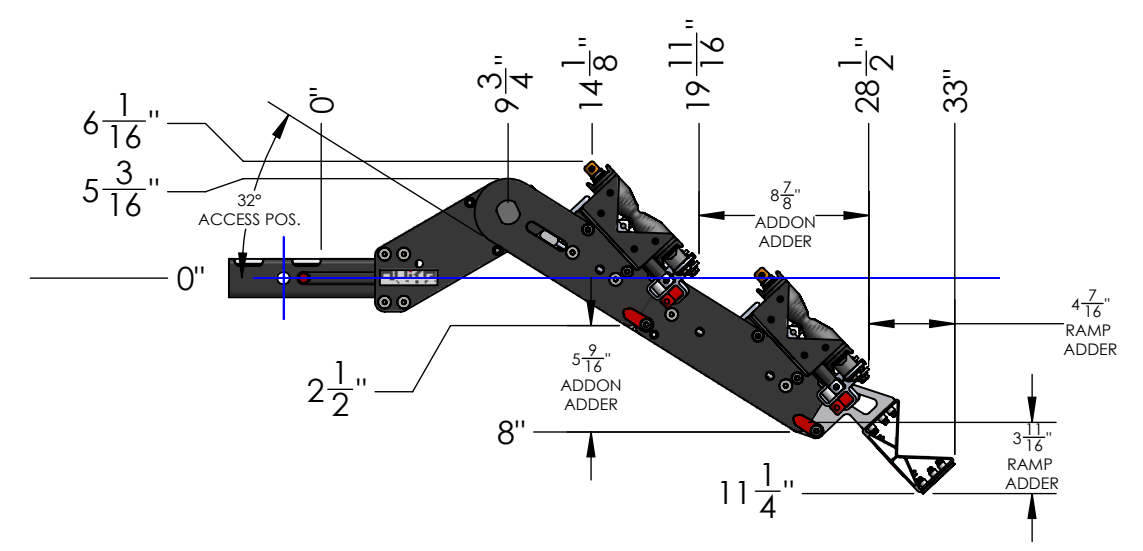

MACH2 2" LV BASE ASSEMBLY

WEIGHT	32 LBS
BOX DIMENSIONS	31" x 19" x 9"
SHIPPING WEIGHT	38 LBS

DETAIL 2"-REC SCALE 1 : 5

MACH2 2" LV BASE + 1 ADDON	
WEIGHT	55 LBS

MACH2 2" LV BASE + 2 ADDONS	
WEIGHT	78 LBS

MACH2 2" LV BASE + 3 ADDONS

WEIGHT	101 LBS
--------	---------

DETAIL 2"-REC
SCALE 1 : 5

MACH2 2" LV BASE + RAMP

WEIGHT	42 LBS
--------	--------

MACH2 2" LV BASE +1 ADD ON + RAMP

WEIGHT	65 LBS
--------	--------

MACH2 2" LV BASE + 2 ADDONS + RAMP

WEIGHT	88 LBS
--------	--------

DETAIL 2"-REC SCALE 1 : 5

**MACH2 ADDON ASSEMBLY
(SAME FOR 2" OR 1.25")**

WEIGHT	23 LBS
BOX DIMENSIONS	31" X 19" X 9"
SHIPPING WEIGHT	29 LBS

MACH2 RAMP ASSEMBLY (SAME FOR 2" OR 1.25")

WEIGHT	10 LBS
BOX DIMENSIONS	54" x 9" x 7"
SHIPPING WEIGHT	13 LBS

DETAIL 1.25"-REC
SCALE 1 : 5

MACH2 1.25" BASE ASSEMBLY	
WEIGHT	32 LBS
BOX DIMENSIONS	31" x 19" x 9"
SHIPPING WEIGHT	37 LBS

DETAIL 1.25"-REC
SCALE 1 : 5