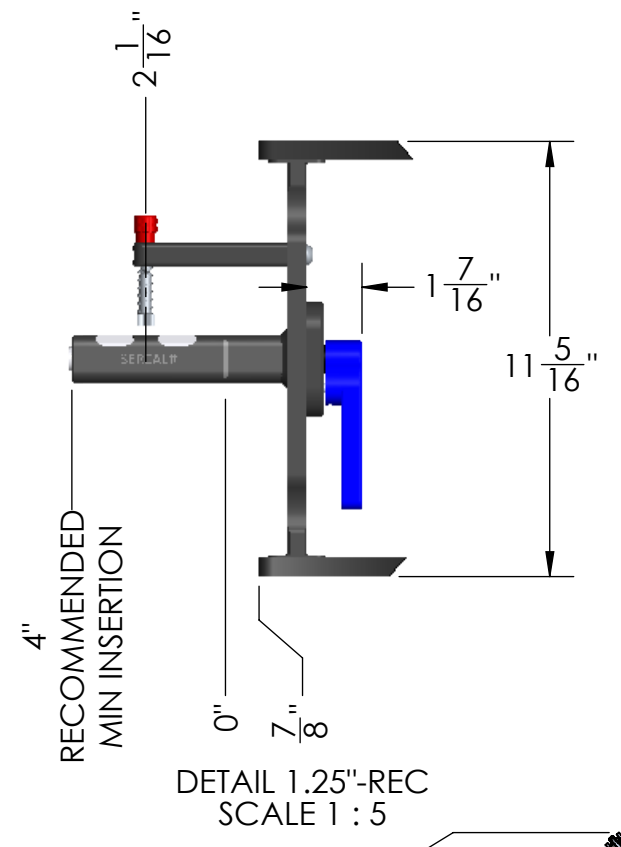

WEIGHT	88 LBS
--------	--------

DETAIL 2"-REC SCALE 1 : 5

**MACH2 ADDON ASSEMBLY
(SAME FOR 2" OR 1.25")**

WEIGHT	23 LBS
BOX DIMENSIONS	31" X 19" X 9"
SHIPPING WEIGHT	29 LBS

MACH2 RAMP ASSEMBLY (SAME FOR 2" OR 1.25")

WEIGHT	10 LBS
BOX DIMENSIONS	54" x 9" x 7"
SHIPPING WEIGHT	13 LBS

DETAIL 1.25"-REC
SCALE 1 : 5

MACH2 1.25" BASE ASSEMBLY	
WEIGHT	32 LBS
BOX DIMENSIONS	31" x 19" x 9"
SHIPPING WEIGHT	37 LBS

DETAIL 1.25"-REC
SCALE 1 : 5

MACH2 1.25" BASE + ADDON	
WEIGHT	54 LBS

MACH2 1.25" BASE + 2 ADDONS	
WEIGHT	77 LBS

MACH2 1.25" BASE +RAMP	
WEIGHT	42 LBS

DETAIL 1.25"-REC
SCALE 1 : 5

MACH2 1.25" BASE + ADDON + RAMP	
WEIGHT	65

MACH2 1.25" BASE + 2 ADDONS +RAMP	
WEIGHT	87