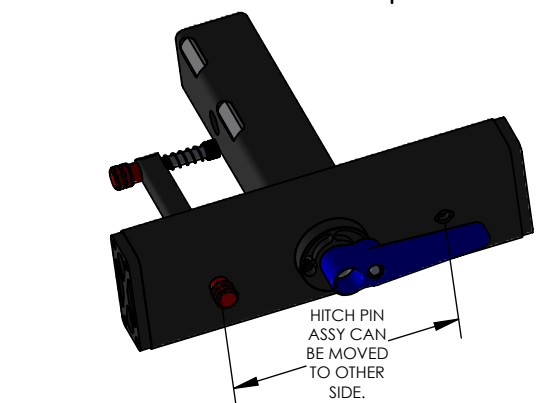

MACH2 2" LV BASE ASSEMBLY

WEIGHT	32 LBS
BOX DIMENSIONS	31" x 19" x 9"
SHIPPING WEIGHT	38 LBS

DETAIL 2"-REC SCALE 1 : 5

MACH2 2" LV BASE + 1 ADDON	
WEIGHT	55 LBS

MACH2 2" LV BASE + 2 ADDONS	
WEIGHT	78 LBS

MACH2 2" LV BASE + 3 ADDONS

WEIGHT	101 LBS
--------	---------

DETAIL 2"-REC
SCALE 1 : 5

MACH2 2" LV BASE + RAMP

WEIGHT	42 LBS
--------	--------

MACH2 2" LV BASE +1 ADD ON + RAMP

WEIGHT	65 LBS
--------	--------

MACH2 2" LV BASE + 2 ADDONS + RAMP