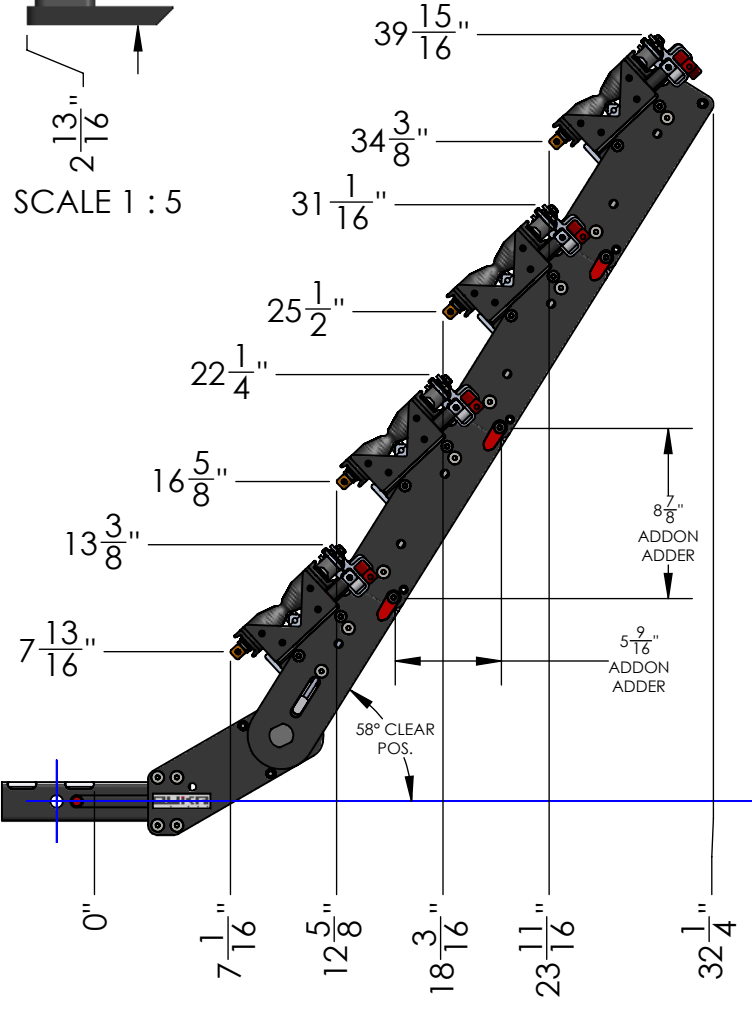

MACH2 2" LV BASE ASSEMBLY

WEIGHT	32 LBS
BOX DIMENSIONS	31" x 19" x 9"
SHIPPING WEIGHT	38 LBS

DETAIL 2"-REC SCALE 1 : 5

MACH2 2" LV BASE + 1 ADDON	
WEIGHT	55 LBS

MACH2 2" LV BASE + 2 ADDONS	
WEIGHT	78 LBS

MACH2 2" LV BASE + 3 ADDONS

WEIGHT	101 LBS
--------	---------

DETAIL 2"-REC
SCALE 1 : 5

MACH2 2" LV BASE + RAMP

WEIGHT	42 LBS
--------	--------

MACH2 2" LV BASE +1 ADD ON + RAMP

WEIGHT	65 LBS
--------	--------

MACH2 2" LV BASE + 2 ADDONS + RAMP

WEIGHT	88 LBS
--------	--------

DETAIL 2"-REC SCALE 1 : 5

**MACH2 ADDON ASSEMBLY
(SAME FOR 2" OR 1.25")**

WEIGHT	23 LBS
BOX DIMENSIONS	31" X 19" X 9"
SHIPPING WEIGHT	29 LBS

MACH2 RAMP ASSEMBLY (SAME FOR 2" OR 1.25")

WEIGHT	10 LBS
BOX DIMENSIONS	54" x 9" x 7"
SHIPPING WEIGHT	13 LBS

DETAIL 1.25"-REC
SCALE 1 : 5

MACH2 1.25" BASE ASSEMBLY	
WEIGHT	32 LBS
BOX DIMENSIONS	31" x 19" x 9"
SHIPPING WEIGHT	37 LBS

DETAIL 1.25"-REC
SCALE 1 : 5