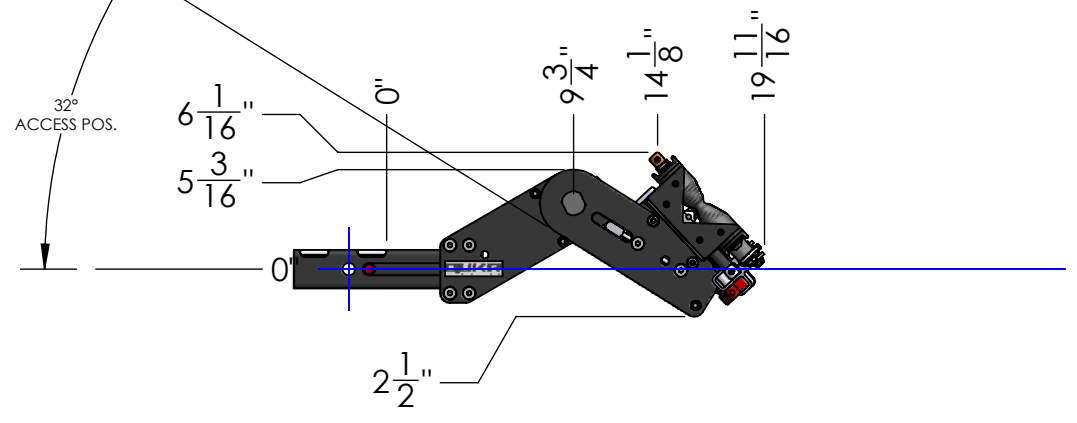

MACH2 2" LV BASE ASSEMBLY

WEIGHT	32 LBS
BOX DIMENSIONS	31" x 19" x 9"
SHIPPING WEIGHT	38 LBS

DETAIL 2"-REC SCALE 1 : 5

MACH2 2" LV BASE + 1 ADDON	
WEIGHT	55 LBS

MACH2 2" LV BASE + 2 ADDONS	
WEIGHT	78 LBS

MACH2 2" LV BASE + 3 ADDONS

WEIGHT	101 LBS
--------	---------

DETAIL 2"-REC
SCALE 1 : 5

MACH2 2" LV BASE + RAMP

WEIGHT	42 LBS
--------	--------

MACH2 2" LV BASE +1 ADD ON + RAMP

WEIGHT	65 LBS
--------	--------

MACH2 2" LV BASE + 2 ADDONS + RAMP

WEIGHT	88 LBS
--------	--------

DETAIL 2"-REC SCALE 1 : 5

**MACH2 ADDON ASSEMBLY
(SAME FOR 2" OR 1.25")**

WEIGHT	23 LBS
BOX DIMENSIONS	31" X 19" X 9"
SHIPPING WEIGHT	29 LBS

MACH2 RAMP ASSEMBLY (SAME FOR 2" OR 1.25")