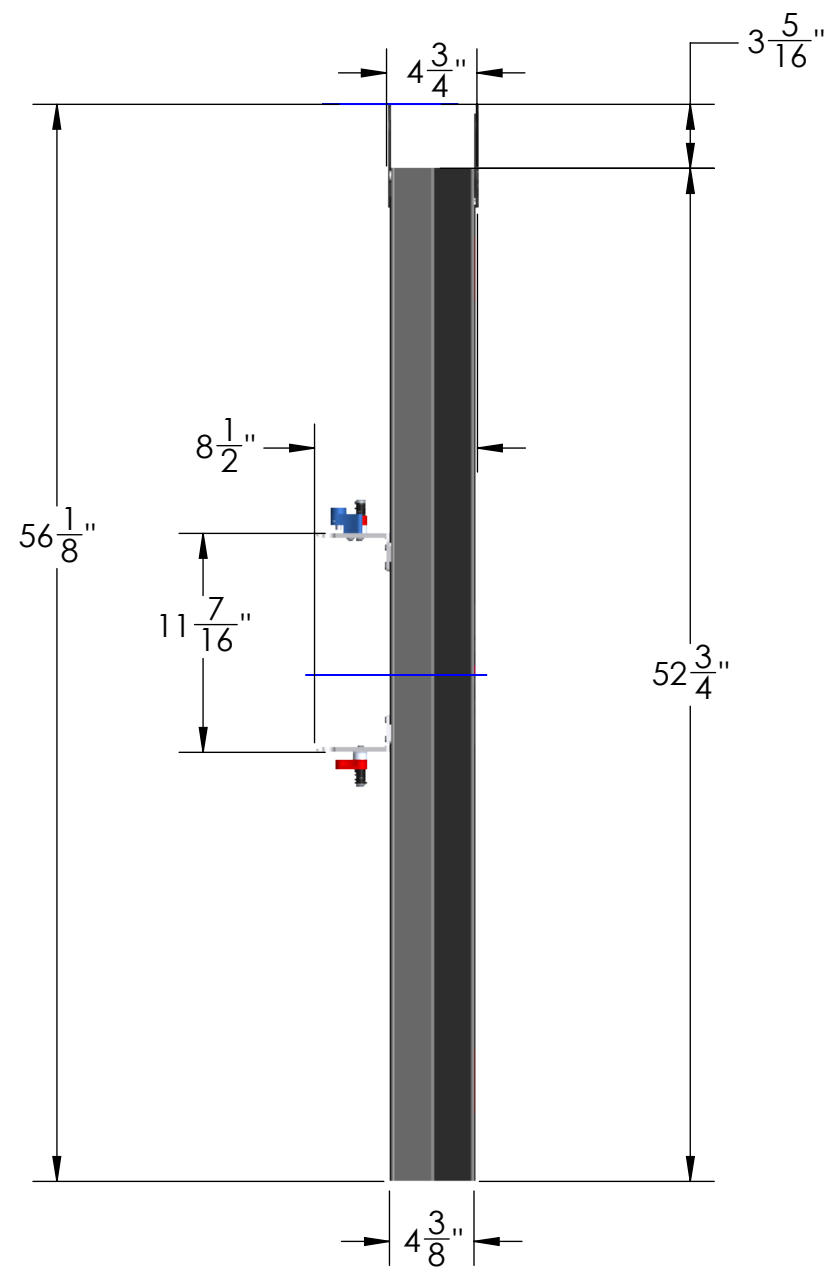

MACH2 2" LV BASE ASSEMBLY

WEIGHT	32 LBS
BOX DIMENSIONS	31" x 19" x 9"
SHIPPING WEIGHT	38 LBS

DETAIL 2"-REC SCALE 1 : 5

MACH2 2" LV BASE + 1 ADDON	
WEIGHT	55 LBS

MACH2 2" LV BASE + 2 ADDONS	
WEIGHT	78 LBS

MACH2 2" LV BASE + 3 ADDONS

WEIGHT	101 LBS
--------	---------

DETAIL 2"-REC
SCALE 1 : 5

MACH2 2" LV BASE + RAMP

WEIGHT	42 LBS
--------	--------

MACH2 2" LV BASE +1 ADD ON + RAMP

WEIGHT	65 LBS
--------	--------

MACH2 2" LV BASE + 2 ADDONS + RAMP

WEIGHT	88 LBS
--------	--------

DETAIL 2"-REC SCALE 1 : 5

**MACH2 ADDON ASSEMBLY
(SAME FOR 2" OR 1.25")**

WEIGHT	23 LBS
BOX DIMENSIONS	31" X 19" X 9"
SHIPPING WEIGHT	29 LBS

MACH2 RAMP ASSEMBLY (SAME FOR 2" OR 1.25")

WEIGHT	10 LBS
BOX DIMENSIONS	54" x 9" x 7"
SHIPPING WEIGHT	13 LBS

DETAIL 1.25"-REC
SCALE 1 : 5

MACH2 1.25" BASE ASSEMBLY	
WEIGHT	32 LBS
BOX DIMENSIONS	31" x 19" x 9"
SHIPPING WEIGHT	37 LBS

DETAIL 1.25"-REC
SCALE 1 : 5