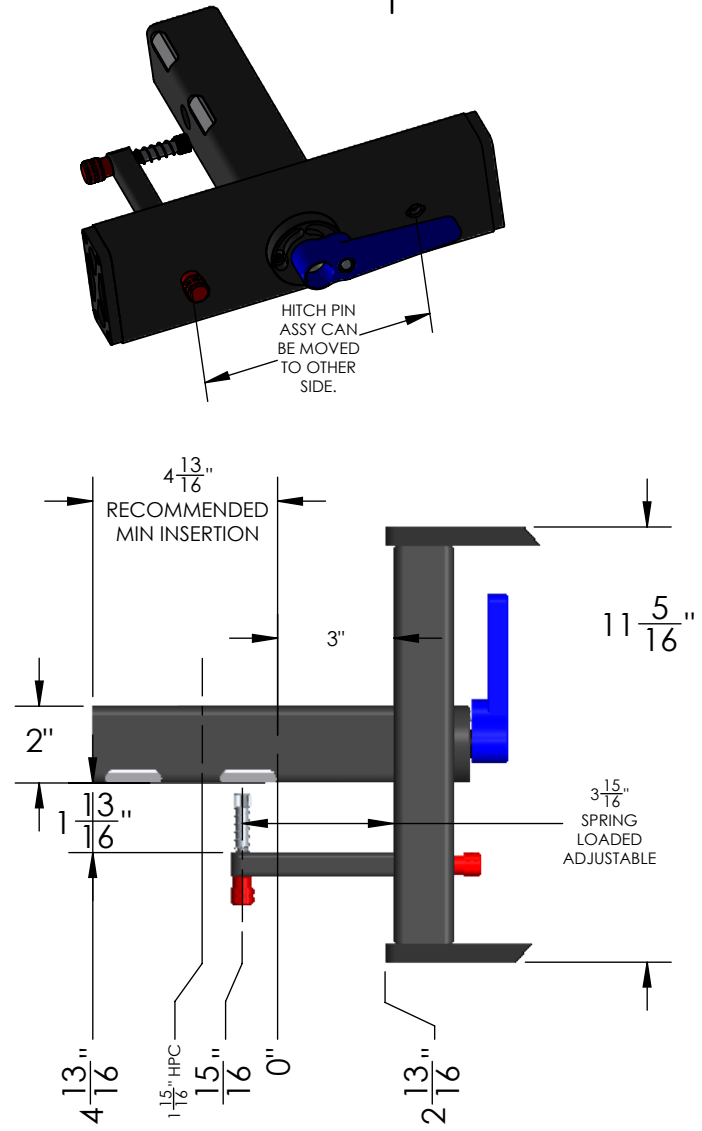

MACH2 2" LV BASE ASSEMBLY

WEIGHT	32 LBS
BOX DIMENSIONS	31" x 19" x 9"
SHIPPING WEIGHT	38 LBS

DETAIL 2"-REC SCALE 1 : 5

MACH2 2" LV BASE + 1 ADDON	
WEIGHT	55 LBS

MACH2 2" LV BASE + 2 ADDONS	
WEIGHT	78 LBS

MACH2 2" LV BASE + 3 ADDONS

WEIGHT	101 LBS
--------	---------

DETAIL 2"-REC
SCALE 1 : 5

MACH2 2" LV BASE + RAMP

WEIGHT	42 LBS
--------	--------

MACH2 2" LV BASE +1 ADD ON + RAMP

WEIGHT	65 LBS
--------	--------

MACH2 2" LV BASE + 2 ADDONS + RAMP

WEIGHT	88 LBS
--------	--------

DETAIL 2"-REC SCALE 1 : 5

**MACH2 ADDON ASSEMBLY
(SAME FOR 2" OR 1.25")**

WEIGHT	23 LBS
BOX DIMENSIONS	31" X 19" X 9"
SHIPPING WEIGHT	29 LBS

MACH2 RAMP ASSEMBLY (SAME FOR 2" OR 1.25")