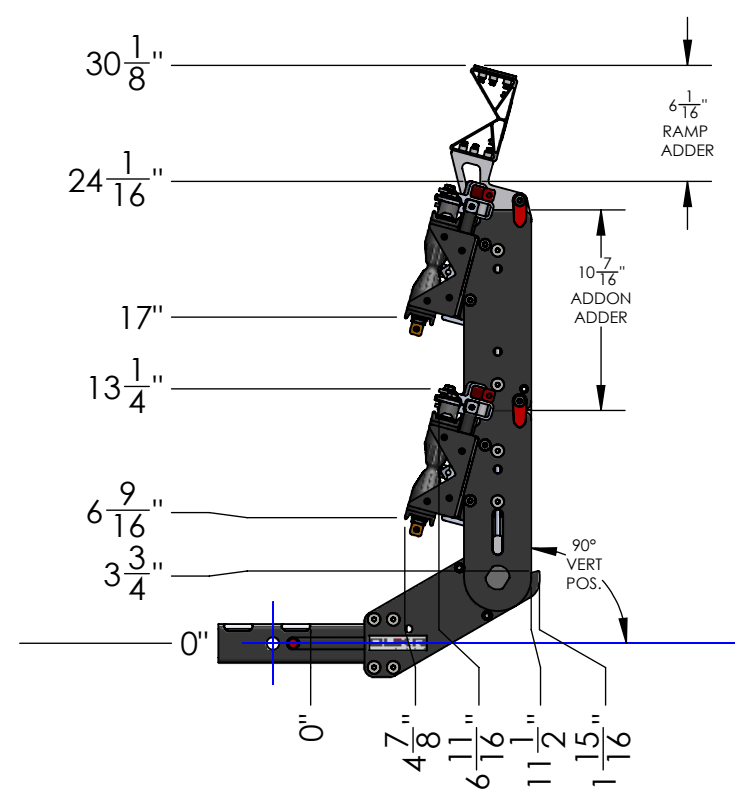

MACH2 2" LV BASE ASSEMBLY

WEIGHT	32 LBS
BOX DIMENSIONS	31" x 19" x 9"
SHIPPING WEIGHT	38 LBS

DETAIL 2"-REC SCALE 1 : 5

MACH2 2" LV BASE + 1 ADDON	
WEIGHT	55 LBS

MACH2 2" LV BASE + 2 ADDONS	
WEIGHT	78 LBS

MACH2 2" LV BASE + 3 ADDONS

WEIGHT	101 LBS
--------	---------

DETAIL 2"-REC
SCALE 1 : 5

MACH2 2" LV BASE + RAMP

WEIGHT	42 LBS
--------	--------

MACH2 2" LV BASE +1 ADD ON + RAMP

WEIGHT	65 LBS
--------	--------

MACH2 2" LV BASE + 2 ADDONS + RAMP

WEIGHT	88 LBS
--------	--------

DETAIL 2"-REC SCALE 1 : 5

**MACH2 ADDON ASSEMBLY
(SAME FOR 2" OR 1.25")**

WEIGHT	23 LBS
BOX DIMENSIONS	31" X 19" X 9"
SHIPPING WEIGHT	29 LBS

MACH2 RAMP ASSEMBLY (SAME FOR 2" OR 1.25")

WEIGHT	10 LBS
BOX DIMENSIONS	54" x 9" x 7"
SHIPPING WEIGHT	13 LBS

DETAIL 1.25"-REC
SCALE 1 : 5

MACH2 1.25" BASE ASSEMBLY	
WEIGHT	32 LBS
BOX DIMENSIONS	31" x 19" x 9"
SHIPPING WEIGHT	37 LBS

DETAIL 1.25"-REC
SCALE 1 : 5