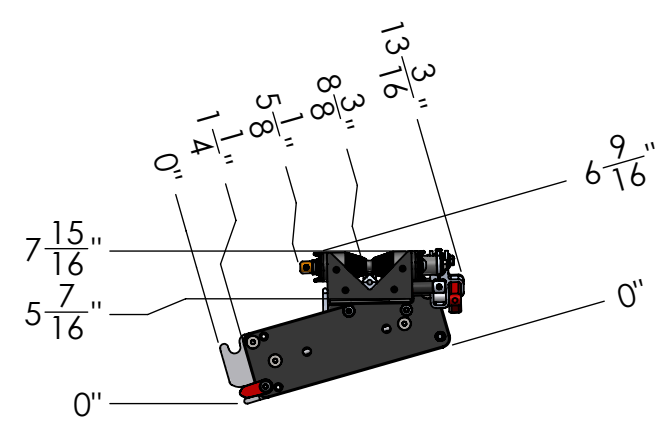

WEIGHT	101 LBS
--------	---------

DETAIL 2"-REC
SCALE 1 : 5

MACH2 2" LV BASE + RAMP

WEIGHT	42 LBS
--------	--------

MACH2 2" LV BASE +1 ADD ON + RAMP

WEIGHT	65 LBS
--------	--------

MACH2 2" LV BASE + 2 ADDONS + RAMP

WEIGHT	88 LBS
--------	--------

DETAIL 2"-REC SCALE 1 : 5

**MACH2 ADDON ASSEMBLY
(SAME FOR 2" OR 1.25")**

WEIGHT	23 LBS
BOX DIMENSIONS	31" X 19" X 9"
SHIPPING WEIGHT	29 LBS

MACH2 RAMP ASSEMBLY (SAME FOR 2" OR 1.25")

WEIGHT	10 LBS
BOX DIMENSIONS	54" x 9" x 7"
SHIPPING WEIGHT	13 LBS

DETAIL 1.25"-REC
SCALE 1 : 5

MACH2 1.25" BASE ASSEMBLY	
WEIGHT	32 LBS
BOX DIMENSIONS	31" x 19" x 9"
SHIPPING WEIGHT	37 LBS

DETAIL 1.25"-REC
SCALE 1 : 5