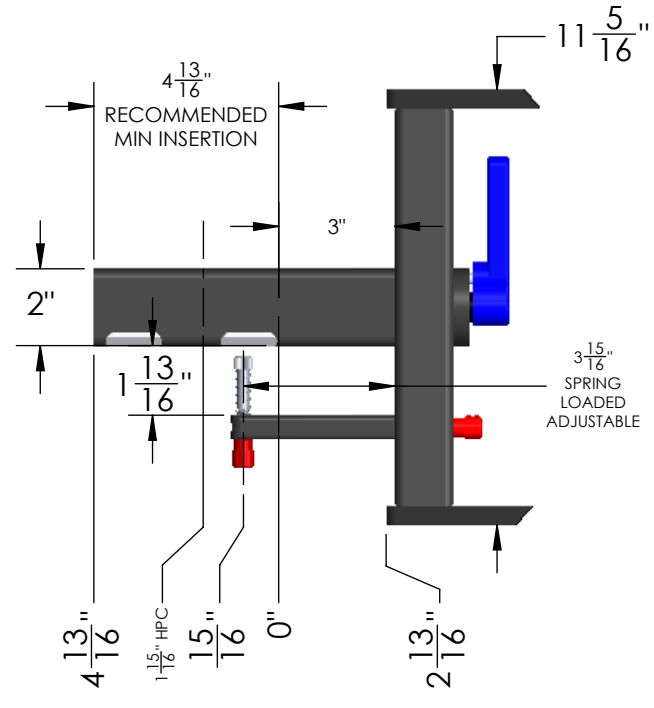

WEIGHT	101 LBS
--------	---------

DETAIL 2"-REC
SCALE 1 : 5

MACH2 2" LV BASE + RAMP

WEIGHT	42 LBS
--------	--------

MACH2 2" LV BASE +1 ADD ON + RAMP

WEIGHT	65 LBS
--------	--------

MACH2 2" LV BASE + 2 ADDONS + RAMP

WEIGHT	88 LBS
--------	--------

DETAIL 2"-REC SCALE 1 : 5

**MACH2 ADDON ASSEMBLY
(SAME FOR 2" OR 1.25")**

WEIGHT	23 LBS
BOX DIMENSIONS	31" X 19" X 9"
SHIPPING WEIGHT	29 LBS

MACH2 RAMP ASSEMBLY (SAME FOR 2" OR 1.25")

WEIGHT	10 LBS
BOX DIMENSIONS	54" x 9" x 7"
SHIPPING WEIGHT	13 LBS

DETAIL 1.25"-REC
SCALE 1 : 5

MACH2 1.25" BASE ASSEMBLY	
WEIGHT	32 LBS
BOX DIMENSIONS	31" x 19" x 9"
SHIPPING WEIGHT	37 LBS

DETAIL 1.25"-REC
SCALE 1 : 5