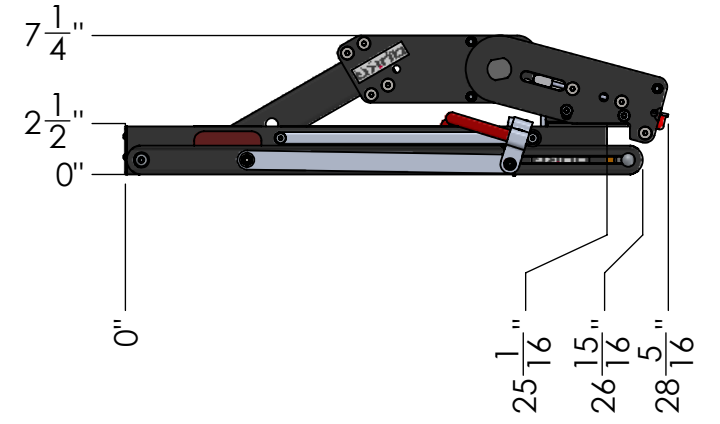

MACH2 2" LV BASE ASSEMBLY

WEIGHT	32 LBS
BOX DIMENSIONS	31" x 19" x 9"
SHIPPING WEIGHT	38 LBS

DETAIL 2"-REC SCALE 1 : 5

MACH2 2" LV BASE + 1 ADDON	
WEIGHT	55 LBS

MACH2 2" LV BASE + 2 ADDONS	
WEIGHT	78 LBS

MACH2 2" LV BASE + 3 ADDONS

WEIGHT	101 LBS
--------	---------

DETAIL 2"-REC
SCALE 1 : 5

MACH2 2" LV BASE + RAMP

WEIGHT	42 LBS
--------	--------

MACH2 2" LV BASE +1 ADD ON + RAMP

WEIGHT	65 LBS
--------	--------

MACH2 2" LV BASE + 2 ADDONS + RAMP

WEIGHT	88 LBS
--------	--------

DETAIL 2"-REC SCALE 1 : 5

**MACH2 ADDON ASSEMBLY
(SAME FOR 2" OR 1.25")**

WEIGHT	23 LBS
BOX DIMENSIONS	31" X 19" X 9"
SHIPPING WEIGHT	29 LBS

MACH2 RAMP ASSEMBLY (SAME FOR 2" OR 1.25")

WEIGHT	10 LBS
BOX DIMENSIONS	54" x 9" x 7"
SHIPPING WEIGHT	13 LBS

DETAIL 1.25"-REC
SCALE 1 : 5

MACH2 1.25" BASE ASSEMBLY	
WEIGHT	32 LBS
BOX DIMENSIONS	31" x 19" x 9"
SHIPPING WEIGHT	37 LBS

DETAIL 1.25"-REC
SCALE 1 : 5