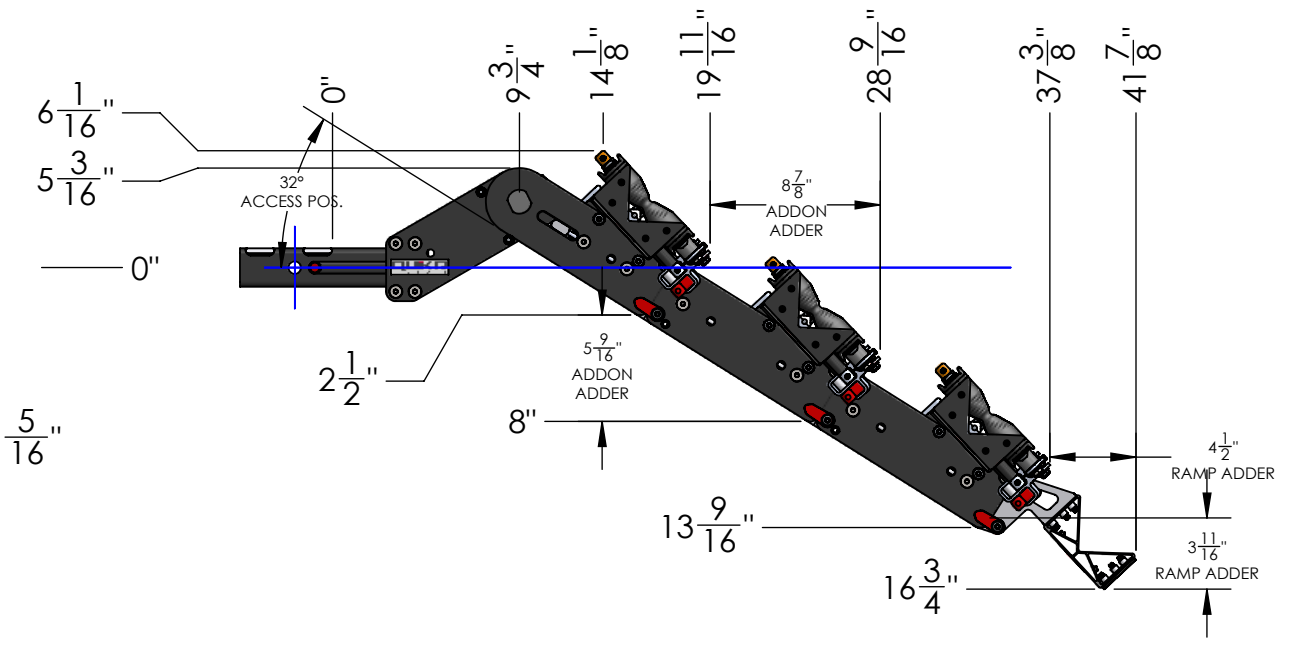

MACH2 2" LV BASE ASSEMBLY

WEIGHT	32 LBS
BOX DIMENSIONS	31" x 19" x 9"
SHIPPING WEIGHT	38 LBS

DETAIL 2"-REC SCALE 1 : 5

MACH2 2" LV BASE + 1 ADDON	
WEIGHT	55 LBS

MACH2 2" LV BASE + 2 ADDONS	
WEIGHT	78 LBS

MACH2 2" LV BASE + 3 ADDONS

WEIGHT	101 LBS
--------	---------

DETAIL 2"-REC
SCALE 1 : 5

MACH2 2" LV BASE + RAMP

WEIGHT	42 LBS
--------	--------

MACH2 2" LV BASE +1 ADD ON + RAMP

WEIGHT	65 LBS
--------	--------

MACH2 2" LV BASE + 2 ADDONS + RAMP

WEIGHT	88 LBS
--------	--------

DETAIL 2"-REC SCALE 1 : 5

**MACH2 ADDON ASSEMBLY
(SAME FOR 2" OR 1.25")**

WEIGHT	23 LBS
BOX DIMENSIONS	31" X 19" X 9"
SHIPPING WEIGHT	29 LBS

MACH2 RAMP ASSEMBLY (SAME FOR 2" OR 1.25")

WEIGHT	10 LBS
BOX DIMENSIONS	54" x 9" x 7"
SHIPPING WEIGHT	13 LBS

DETAIL 1.25"-REC
SCALE 1 : 5

MACH2 1.25" BASE ASSEMBLY	
WEIGHT	32 LBS
BOX DIMENSIONS	31" x 19" x 9"
SHIPPING WEIGHT	37 LBS

DETAIL 1.25"-REC
SCALE 1 : 5