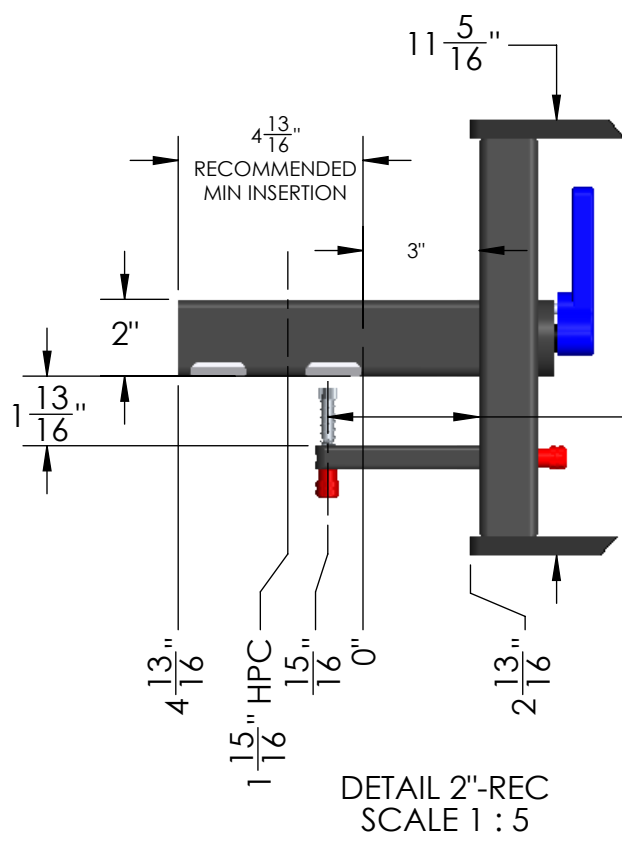

MACH2 2" LV BASE ASSEMBLY

WEIGHT	32 LBS
BOX DIMENSIONS	31" x 19" x 9"
SHIPPING WEIGHT	38 LBS

DETAIL 2"-REC SCALE 1 : 5

MACH2 2" LV BASE + 1 ADDON	
WEIGHT	55 LBS

MACH2 2" LV BASE + 2 ADDONS	
WEIGHT	78 LBS

MACH2 2" LV BASE + 3 ADDONS

WEIGHT	101 LBS
--------	---------

DETAIL 2"-REC
SCALE 1 : 5

MACH2 2" LV BASE + RAMP

WEIGHT	42 LBS
--------	--------

MACH2 2" LV BASE +1 ADD ON + RAMP

WEIGHT	65 LBS
--------	--------

MACH2 2" LV BASE + 2 ADDONS + RAMP

WEIGHT	88 LBS
--------	--------

DETAIL 2"-REC SCALE 1 : 5

**MACH2 ADDON ASSEMBLY
(SAME FOR 2" OR 1.25")**

WEIGHT	23 LBS
BOX DIMENSIONS	31" X 19" X 9"
SHIPPING WEIGHT	29 LBS

MACH2 RAMP ASSEMBLY (SAME FOR 2" OR 1.25")

WEIGHT	10 LBS
BOX DIMENSIONS	54" x 9" x 7"
SHIPPING WEIGHT	13 LBS

DETAIL 1.25"-REC
SCALE 1 : 5

MACH2 1.25" BASE ASSEMBLY	
WEIGHT	32 LBS
BOX DIMENSIONS	31" x 19" x 9"
SHIPPING WEIGHT	37 LBS

DETAIL 1.25"-REC
SCALE 1 : 5