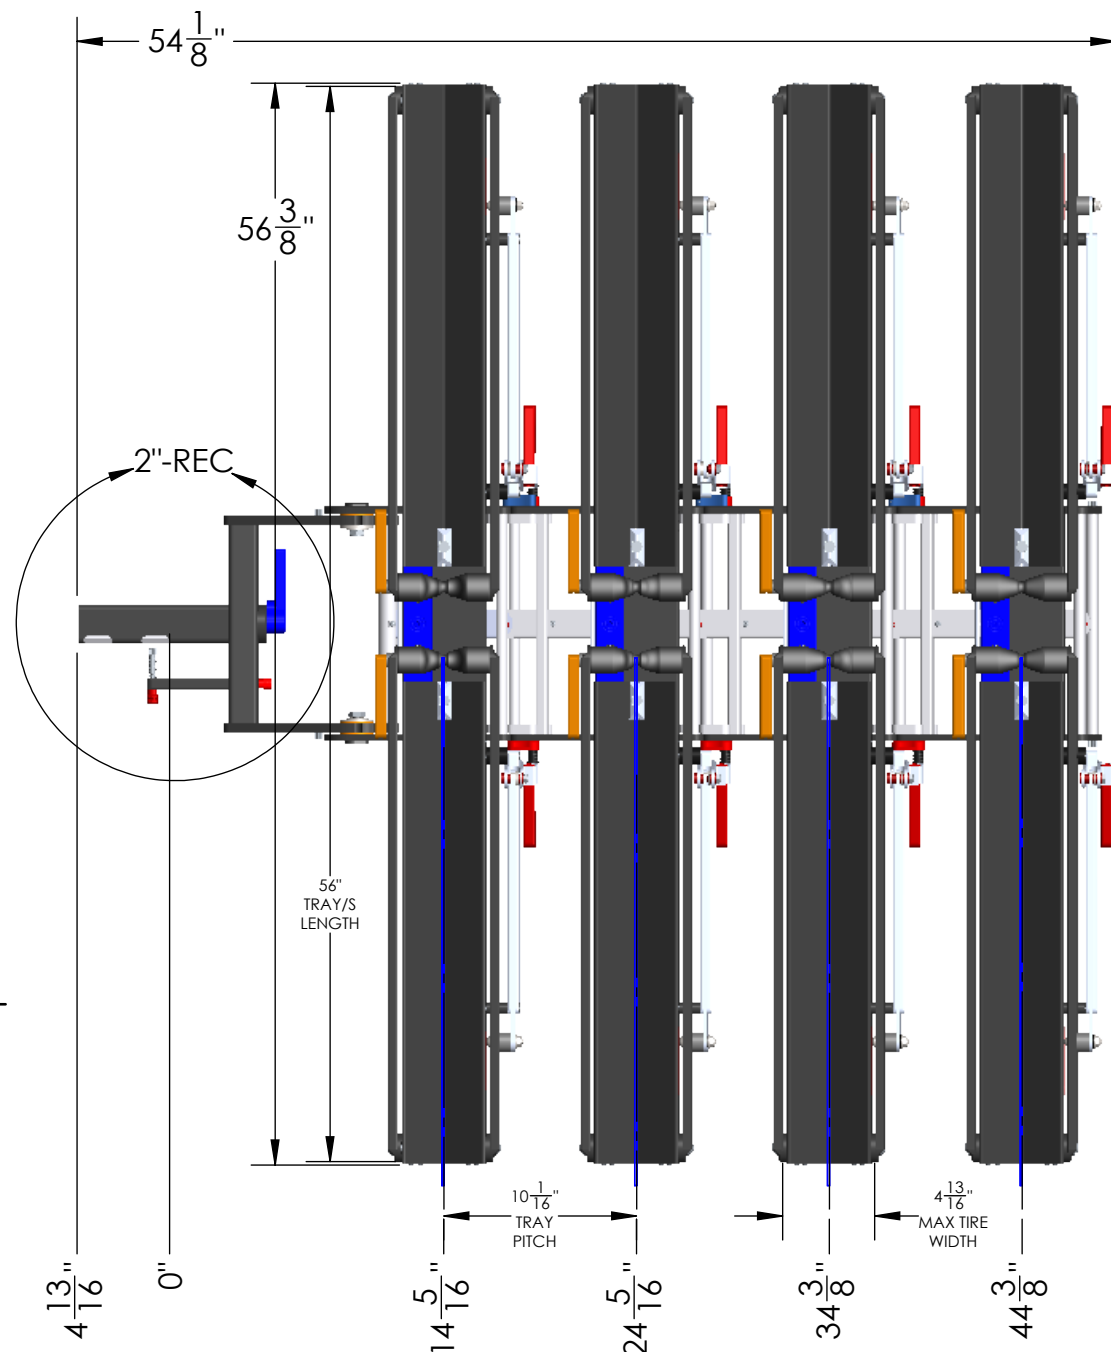

MACH2 2" LV BASE ASSEMBLY

WEIGHT	32 LBS
BOX DIMENSIONS	31" x 19" x 9"
SHIPPING WEIGHT	38 LBS

DETAIL 2"-REC SCALE 1 : 5

MACH2 2" LV BASE + 1 ADDON	
WEIGHT	55 LBS

MACH2 2" LV BASE + 2 ADDONS	
WEIGHT	78 LBS

MACH2 2" LV BASE + 3 ADDONS

WEIGHT	101 LBS
--------	---------

DETAIL 2"-REC
SCALE 1 : 5

MACH2 2" LV BASE + RAMP

WEIGHT	42 LBS
--------	--------

MACH2 2" LV BASE +1 ADD ON + RAMP

WEIGHT	65 LBS
--------	--------

MACH2 2" LV BASE + 2 ADDONS + RAMP

WEIGHT	88 LBS
--------	--------

DETAIL 2"-REC SCALE 1 : 5

**MACH2 ADDON ASSEMBLY
(SAME FOR 2" OR 1.25")**

WEIGHT	23 LBS
BOX DIMENSIONS	31" X 19" X 9"
SHIPPING WEIGHT	29 LBS

MACH2 RAMP ASSEMBLY (SAME FOR 2" OR 1.25")

WEIGHT	10 LBS
BOX DIMENSIONS	54" x 9" x 7"
SHIPPING WEIGHT	13 LBS

DETAIL 1.25"-REC
SCALE 1 : 5

MACH2 1.25" BASE ASSEMBLY	
WEIGHT	32 LBS
BOX DIMENSIONS	31" x 19" x 9"
SHIPPING WEIGHT	37 LBS

DETAIL 1.25"-REC
SCALE 1 : 5