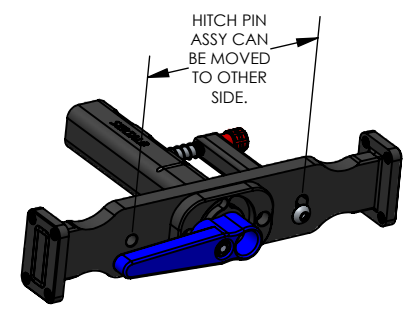

DETAIL 1.25"-REC
SCALE 1 : 5