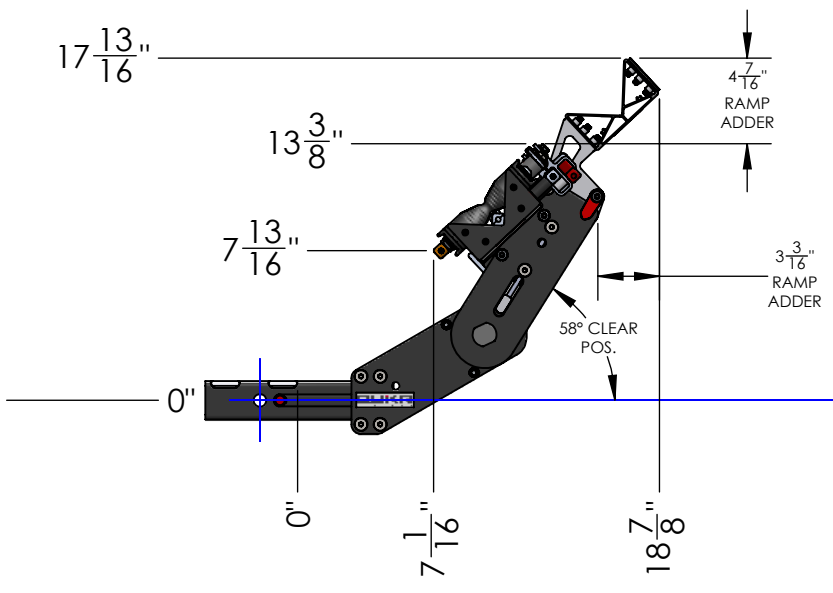

MACH2 2" LV BASE ASSEMBLY

WEIGHT	32 LBS
BOX DIMENSIONS	31" x 19" x 9"
SHIPPING WEIGHT	38 LBS

DETAIL 2"-REC SCALE 1 : 5

MACH2 2" LV BASE + 1 ADDON	
WEIGHT	55 LBS

MACH2 2" LV BASE + 2 ADDONS	
WEIGHT	78 LBS

MACH2 2" LV BASE + 3 ADDONS

WEIGHT	101 LBS
--------	---------

DETAIL 2"-REC
SCALE 1 : 5

MACH2 2" LV BASE + RAMP

WEIGHT	42 LBS
--------	--------

MACH2 2" LV BASE +1 ADD ON + RAMP

WEIGHT	65 LBS
--------	--------

MACH2 2" LV BASE + 2 ADDONS + RAMP

WEIGHT	88 LBS
--------	--------

DETAIL 2"-REC SCALE 1 : 5

**MACH2 ADDON ASSEMBLY
(SAME FOR 2" OR 1.25")**

WEIGHT	23 LBS
BOX DIMENSIONS	31" X 19" X 9"
SHIPPING WEIGHT	29 LBS

MACH2 RAMP ASSEMBLY (SAME FOR 2" OR 1.25")

WEIGHT	10 LBS
BOX DIMENSIONS	54" x 9" x 7"
SHIPPING WEIGHT	13 LBS

DETAIL 1.25"-REC
SCALE 1 : 5

MACH2 1.25" BASE ASSEMBLY	
WEIGHT	32 LBS
BOX DIMENSIONS	31" x 19" x 9"
SHIPPING WEIGHT	37 LBS

DETAIL 1.25"-REC
SCALE 1 : 5