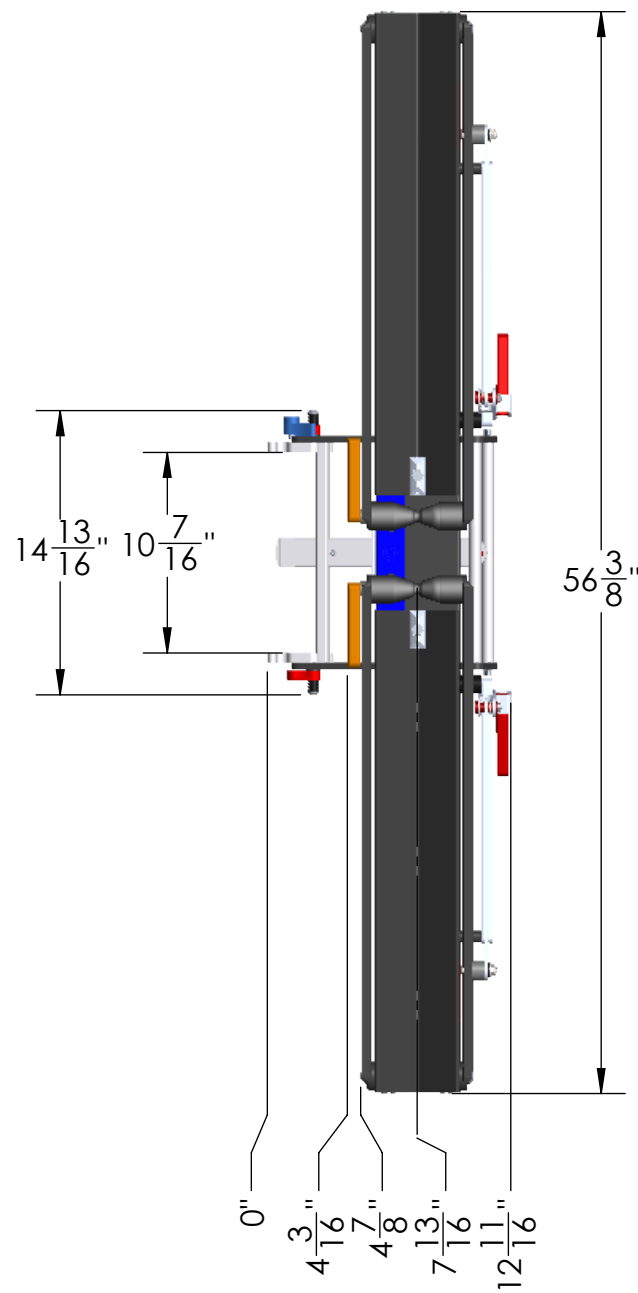

MACH2 2" LV BASE ASSEMBLY

WEIGHT	32 LBS
BOX DIMENSIONS	31" x 19" x 9"
SHIPPING WEIGHT	38 LBS

DETAIL 2"-REC SCALE 1 : 5

MACH2 2" LV BASE + 1 ADDON	
WEIGHT	55 LBS

MACH2 2" LV BASE + 2 ADDONS	
WEIGHT	78 LBS

MACH2 2" LV BASE + 3 ADDONS

WEIGHT	101 LBS
--------	---------

DETAIL 2"-REC
SCALE 1 : 5

MACH2 2" LV BASE + RAMP

WEIGHT	42 LBS
--------	--------

MACH2 2" LV BASE +1 ADD ON + RAMP

WEIGHT	65 LBS
--------	--------

MACH2 2" LV BASE + 2 ADDONS + RAMP

WEIGHT	88 LBS
--------	--------

DETAIL 2"-REC SCALE 1 : 5

**MACH2 ADDON ASSEMBLY
(SAME FOR 2" OR 1.25")**

WEIGHT	23 LBS
BOX DIMENSIONS	31" X 19" X 9"
SHIPPING WEIGHT	29 LBS

MACH2 RAMP ASSEMBLY (SAME FOR 2" OR 1.25")

WEIGHT	10 LBS
BOX DIMENSIONS	54" x 9" x 7"
SHIPPING WEIGHT	13 LBS

DETAIL 1.25"-REC
SCALE 1 : 5

MACH2 1.25" BASE ASSEMBLY	
WEIGHT	32 LBS
BOX DIMENSIONS	31" x 19" x 9"
SHIPPING WEIGHT	37 LBS

DETAIL 1.25"-REC
SCALE 1 : 5