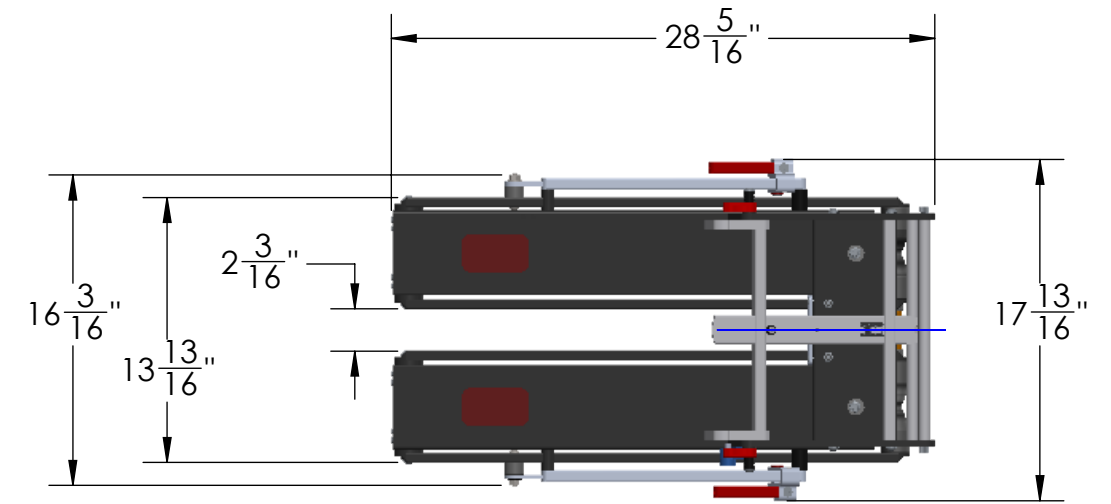

MACH2 2" LV BASE ASSEMBLY

WEIGHT	32 LBS
BOX DIMENSIONS	31" x 19" x 9"
SHIPPING WEIGHT	38 LBS

DETAIL 2"-REC SCALE 1 : 5

MACH2 2" LV BASE + 1 ADDON	
WEIGHT	55 LBS

MACH2 2" LV BASE + 2 ADDONS	
WEIGHT	78 LBS

MACH2 2" LV BASE + 3 ADDONS

WEIGHT	101 LBS
--------	---------

DETAIL 2"-REC
SCALE 1 : 5

MACH2 2" LV BASE + RAMP

WEIGHT	42 LBS
--------	--------

MACH2 2" LV BASE +1 ADD ON + RAMP

WEIGHT	65 LBS
--------	--------

MACH2 2" LV BASE + 2 ADDONS + RAMP

WEIGHT	88 LBS
--------	--------

DETAIL 2"-REC SCALE 1 : 5

**MACH2 ADDON ASSEMBLY
(SAME FOR 2" OR 1.25")**

WEIGHT	23 LBS
BOX DIMENSIONS	31" X 19" X 9"
SHIPPING WEIGHT	29 LBS

MACH2 RAMP ASSEMBLY (SAME FOR 2" OR 1.25")

WEIGHT	10 LBS
BOX DIMENSIONS	54" x 9" x 7"
SHIPPING WEIGHT	13 LBS

DETAIL 1.25"-REC
SCALE 1 : 5

MACH2 1.25" BASE ASSEMBLY	
WEIGHT	32 LBS
BOX DIMENSIONS	31" x 19" x 9"
SHIPPING WEIGHT	37 LBS

DETAIL 1.25"-REC
SCALE 1 : 5