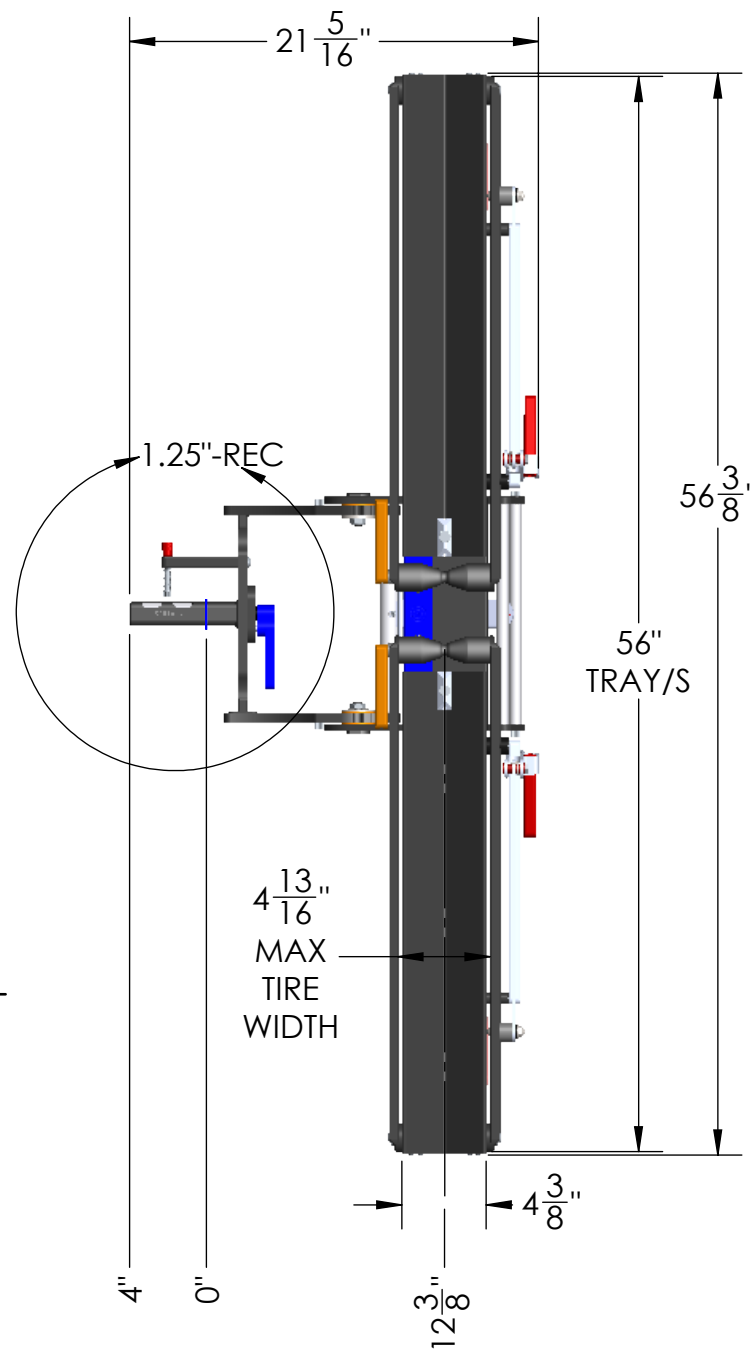

MACH2 2" LV BASE ASSEMBLY

WEIGHT	32 LBS
BOX DIMENSIONS	31" x 19" x 9"
SHIPPING WEIGHT	38 LBS

DETAIL 2"-REC SCALE 1 : 5

MACH2 2" LV BASE + 1 ADDON	
WEIGHT	55 LBS

MACH2 2" LV BASE + 2 ADDONS	
WEIGHT	78 LBS

MACH2 2" LV BASE + 3 ADDONS

WEIGHT	101 LBS
--------	---------

DETAIL 2"-REC
SCALE 1 : 5

MACH2 2" LV BASE + RAMP

WEIGHT	42 LBS
--------	--------

MACH2 2" LV BASE +1 ADD ON + RAMP

WEIGHT	65 LBS
--------	--------

MACH2 2" LV BASE + 2 ADDONS + RAMP

WEIGHT	88 LBS
--------	--------

DETAIL 2"-REC SCALE 1 : 5

**MACH2 ADDON ASSEMBLY
(SAME FOR 2" OR 1.25")**

WEIGHT	23 LBS
BOX DIMENSIONS	31" X 19" X 9"
SHIPPING WEIGHT	29 LBS

MACH2 RAMP ASSEMBLY (SAME FOR 2" OR 1.25")

WEIGHT	10 LBS
BOX DIMENSIONS	54" x 9" x 7"
SHIPPING WEIGHT	13 LBS

DETAIL 1.25"-REC
SCALE 1 : 5

MACH2 1.25" BASE ASSEMBLY	
WEIGHT	32 LBS
BOX DIMENSIONS	31" x 19" x 9"
SHIPPING WEIGHT	37 LBS

DETAIL 1.25"-REC
SCALE 1 : 5