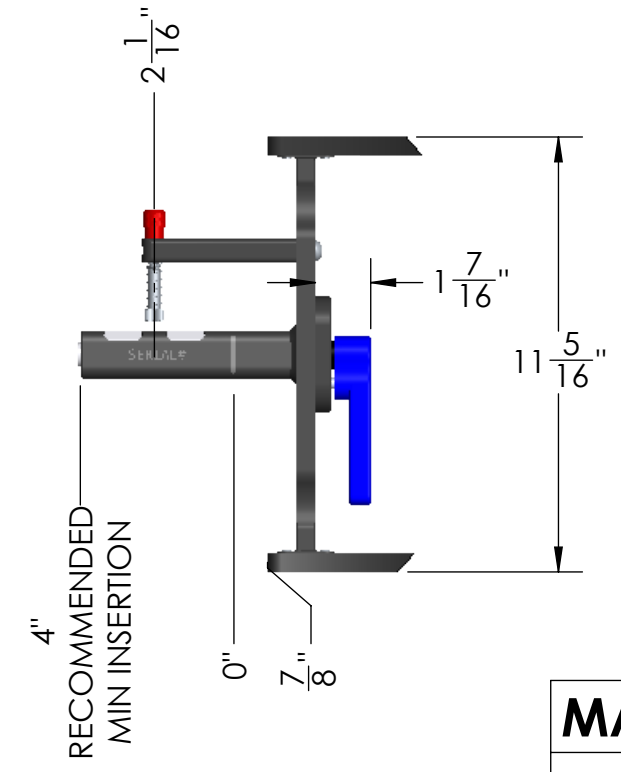

WEIGHT	101 LBS
--------	---------

DETAIL 2"-REC
SCALE 1 : 5

MACH2 2" LV BASE + RAMP

WEIGHT	42 LBS
--------	--------

MACH2 2" LV BASE +1 ADD ON + RAMP

WEIGHT	65 LBS
--------	--------

MACH2 2" LV BASE + 2 ADDONS + RAMP

WEIGHT	88 LBS
--------	--------

DETAIL 2"-REC SCALE 1 : 5

**MACH2 ADDON ASSEMBLY
(SAME FOR 2" OR 1.25")**

WEIGHT	23 LBS
BOX DIMENSIONS	31" X 19" X 9"
SHIPPING WEIGHT	29 LBS

MACH2 RAMP ASSEMBLY (SAME FOR 2" OR 1.25")

WEIGHT	10 LBS
BOX DIMENSIONS	54" x 9" x 7"
SHIPPING WEIGHT	13 LBS

DETAIL 1.25"-REC
SCALE 1 : 5

MACH2 1.25" BASE ASSEMBLY	
WEIGHT	32 LBS
BOX DIMENSIONS	31" x 19" x 9"
SHIPPING WEIGHT	37 LBS

DETAIL 1.25"-REC
SCALE 1 : 5