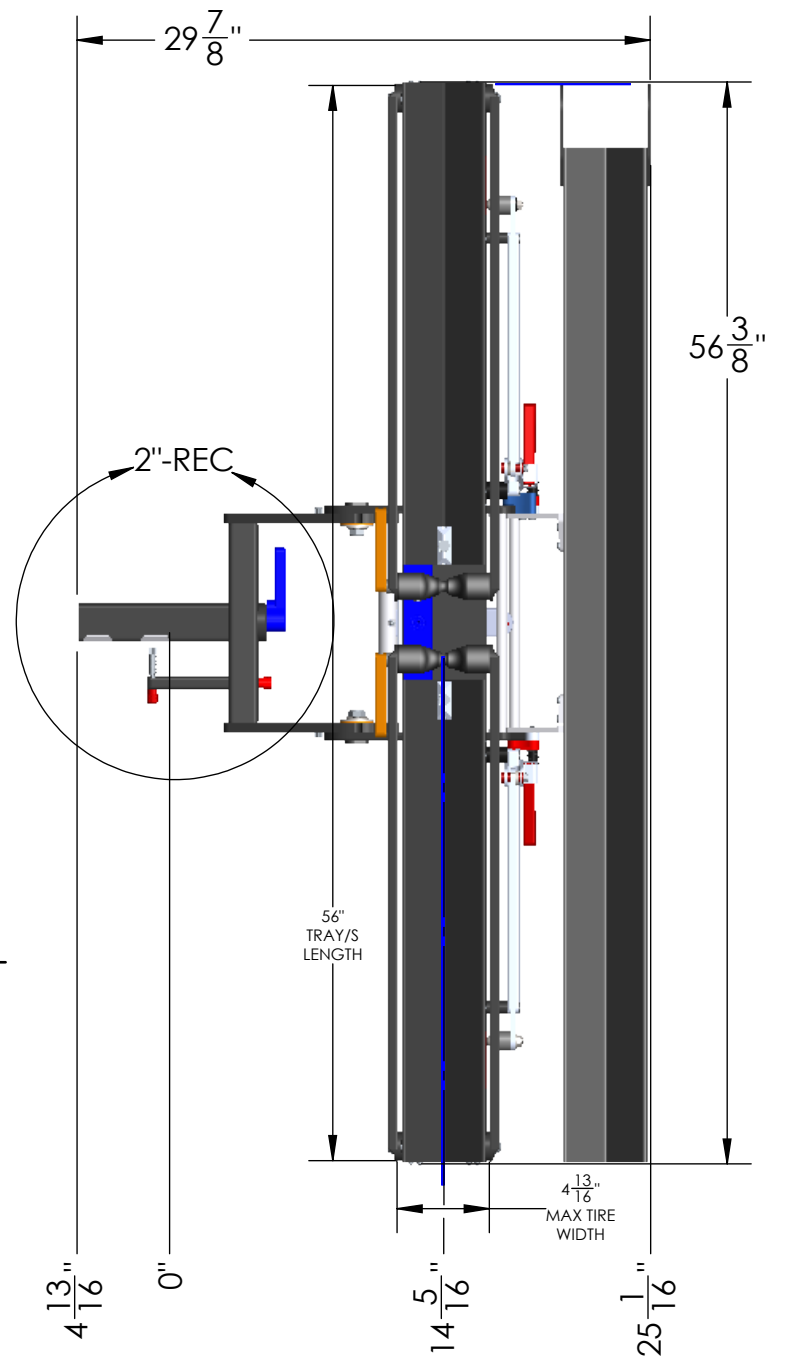

MACH2 2" LV BASE ASSEMBLY

WEIGHT	32 LBS
BOX DIMENSIONS	31" x 19" x 9"
SHIPPING WEIGHT	38 LBS

DETAIL 2"-REC SCALE 1 : 5

MACH2 2" LV BASE + 1 ADDON	
WEIGHT	55 LBS

MACH2 2" LV BASE + 2 ADDONS	
WEIGHT	78 LBS

MACH2 2" LV BASE + 3 ADDONS

WEIGHT	101 LBS
--------	---------

DETAIL 2"-REC
SCALE 1 : 5

MACH2 2" LV BASE + RAMP

WEIGHT	42 LBS
--------	--------

MACH2 2" LV BASE +1 ADD ON + RAMP

WEIGHT	65 LBS
--------	--------

MACH2 2" LV BASE + 2 ADDONS + RAMP

WEIGHT	88 LBS
--------	--------

DETAIL 2"-REC SCALE 1 : 5

**MACH2 ADDON ASSEMBLY
(SAME FOR 2" OR 1.25")**

WEIGHT	23 LBS
BOX DIMENSIONS	31" X 19" X 9"
SHIPPING WEIGHT	29 LBS

MACH2 RAMP ASSEMBLY (SAME FOR 2" OR 1.25")

WEIGHT	10 LBS
BOX DIMENSIONS	54" x 9" x 7"
SHIPPING WEIGHT	13 LBS

DETAIL 1.25"-REC
SCALE 1 : 5

MACH2 1.25" BASE ASSEMBLY	
WEIGHT	32 LBS
BOX DIMENSIONS	31" x 19" x 9"
SHIPPING WEIGHT	37 LBS

DETAIL 1.25"-REC
SCALE 1 : 5