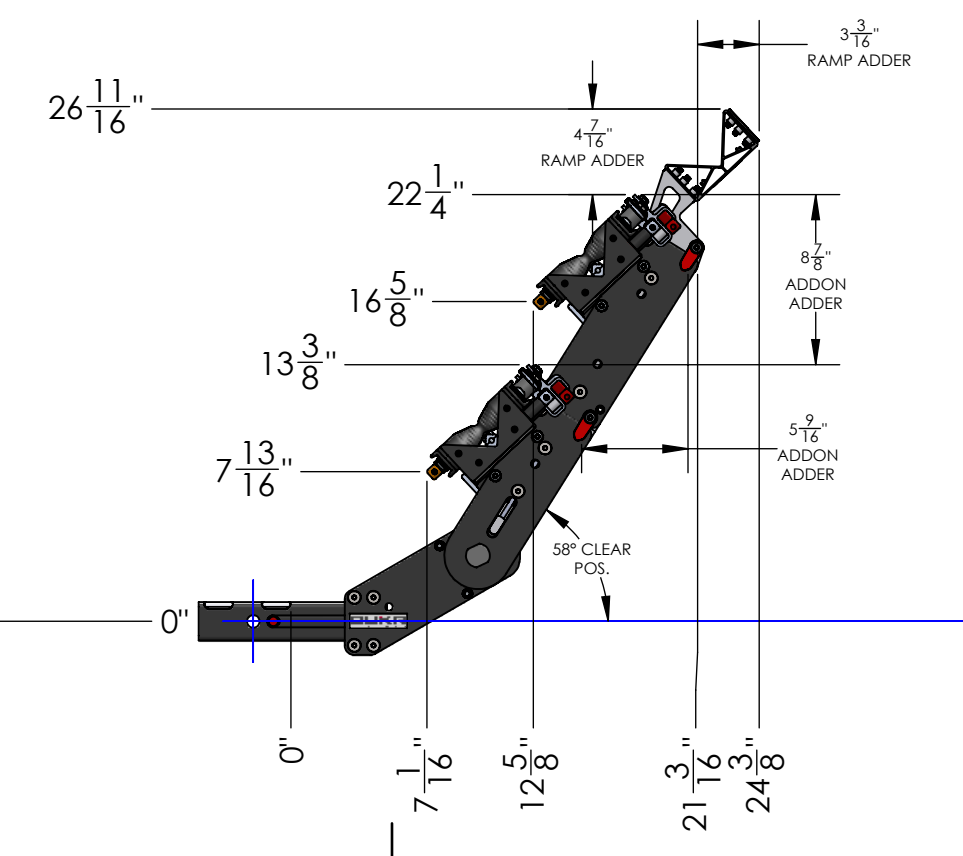

MACH2 2" LV BASE ASSEMBLY

WEIGHT	32 LBS
BOX DIMENSIONS	31" x 19" x 9"
SHIPPING WEIGHT	38 LBS

DETAIL 2"-REC SCALE 1 : 5

MACH2 2" LV BASE + 1 ADDON	
WEIGHT	55 LBS

MACH2 2" LV BASE + 2 ADDONS	
WEIGHT	78 LBS

MACH2 2" LV BASE + 3 ADDONS

WEIGHT	101 LBS
--------	---------

DETAIL 2"-REC
SCALE 1 : 5

MACH2 2" LV BASE + RAMP

WEIGHT	42 LBS
--------	--------

MACH2 2" LV BASE +1 ADD ON + RAMP

WEIGHT	65 LBS
--------	--------

MACH2 2" LV BASE + 2 ADDONS + RAMP

WEIGHT	88 LBS
--------	--------

DETAIL 2"-REC SCALE 1 : 5

**MACH2 ADDON ASSEMBLY
(SAME FOR 2" OR 1.25")**

WEIGHT	23 LBS
BOX DIMENSIONS	31" X 19" X 9"
SHIPPING WEIGHT	29 LBS

MACH2 RAMP ASSEMBLY (SAME FOR 2" OR 1.25")

WEIGHT	10 LBS
BOX DIMENSIONS	54" x 9" x 7"
SHIPPING WEIGHT	13 LBS

DETAIL 1.25"-REC
SCALE 1 : 5

MACH2 1.25" BASE ASSEMBLY	
WEIGHT	32 LBS
BOX DIMENSIONS	31" x 19" x 9"
SHIPPING WEIGHT	37 LBS

DETAIL 1.25"-REC
SCALE 1 : 5