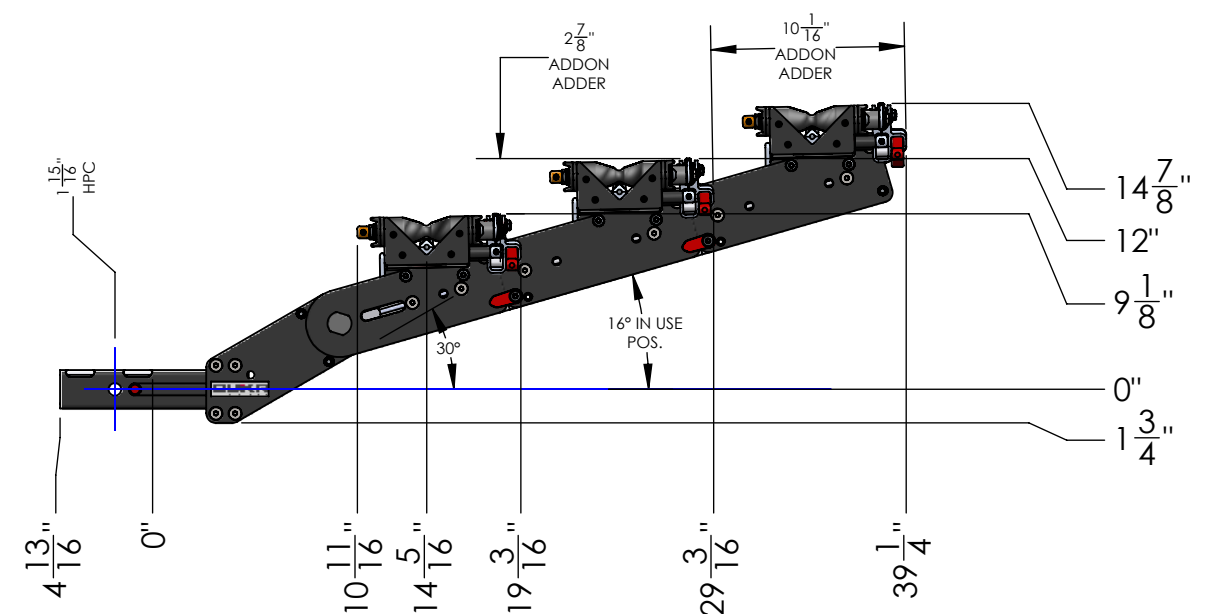

MACH2 2" LV BASE ASSEMBLY

WEIGHT	32 LBS
BOX DIMENSIONS	31" x 19" x 9"
SHIPPING WEIGHT	38 LBS

DETAIL 2"-REC SCALE 1 : 5

MACH2 2" LV BASE + 1 ADDON	
WEIGHT	55 LBS

MACH2 2" LV BASE + 2 ADDONS	
WEIGHT	78 LBS

MACH2 2" LV BASE + 3 ADDONS

WEIGHT	101 LBS
--------	---------

DETAIL 2"-REC
SCALE 1 : 5

MACH2 2" LV BASE + RAMP

WEIGHT	42 LBS
--------	--------

MACH2 2" LV BASE +1 ADD ON + RAMP

WEIGHT	65 LBS
--------	--------

MACH2 2" LV BASE + 2 ADDONS + RAMP

WEIGHT	88 LBS
--------	--------

DETAIL 2"-REC SCALE 1 : 5

**MACH2 ADDON ASSEMBLY
(SAME FOR 2" OR 1.25")**

WEIGHT	23 LBS
BOX DIMENSIONS	31" X 19" X 9"
SHIPPING WEIGHT	29 LBS

MACH2 RAMP ASSEMBLY (SAME FOR 2" OR 1.25")

WEIGHT	10 LBS
BOX DIMENSIONS	54" x 9" x 7"
SHIPPING WEIGHT	13 LBS

DETAIL 1.25"-REC
SCALE 1 : 5

MACH2 1.25" BASE ASSEMBLY	
WEIGHT	32 LBS
BOX DIMENSIONS	31" x 19" x 9"
SHIPPING WEIGHT	37 LBS

DETAIL 1.25"-REC
SCALE 1 : 5