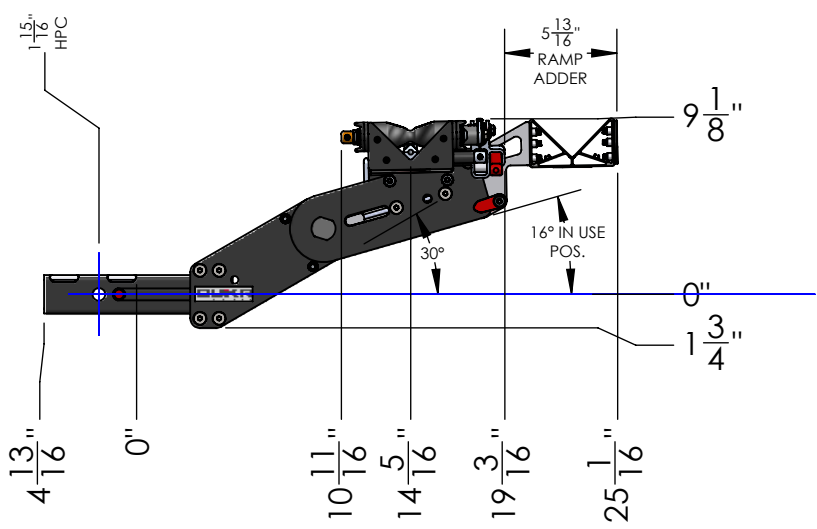

MACH2 2" LV BASE ASSEMBLY

WEIGHT	32 LBS
BOX DIMENSIONS	31" x 19" x 9"
SHIPPING WEIGHT	38 LBS

DETAIL 2"-REC SCALE 1 : 5

MACH2 2" LV BASE + 1 ADDON	
WEIGHT	55 LBS

MACH2 2" LV BASE + 2 ADDONS	
WEIGHT	78 LBS

MACH2 2" LV BASE + 3 ADDONS

WEIGHT	101 LBS
--------	---------

DETAIL 2"-REC
SCALE 1 : 5

MACH2 2" LV BASE + RAMP

WEIGHT	42 LBS
--------	--------

MACH2 2" LV BASE +1 ADD ON + RAMP

WEIGHT	65 LBS
--------	--------

MACH2 2" LV BASE + 2 ADDONS + RAMP

WEIGHT	88 LBS
--------	--------

DETAIL 2"-REC SCALE 1 : 5

**MACH2 ADDON ASSEMBLY
(SAME FOR 2" OR 1.25")**

WEIGHT	23 LBS
BOX DIMENSIONS	31" X 19" X 9"
SHIPPING WEIGHT	29 LBS

MACH2 RAMP ASSEMBLY (SAME FOR 2" OR 1.25")

WEIGHT	10 LBS
BOX DIMENSIONS	54" x 9" x 7"
SHIPPING WEIGHT	13 LBS

DETAIL 1.25"-REC
SCALE 1 : 5

MACH2 1.25" BASE ASSEMBLY	
WEIGHT	32 LBS
BOX DIMENSIONS	31" x 19" x 9"
SHIPPING WEIGHT	37 LBS

DETAIL 1.25"-REC
SCALE 1 : 5