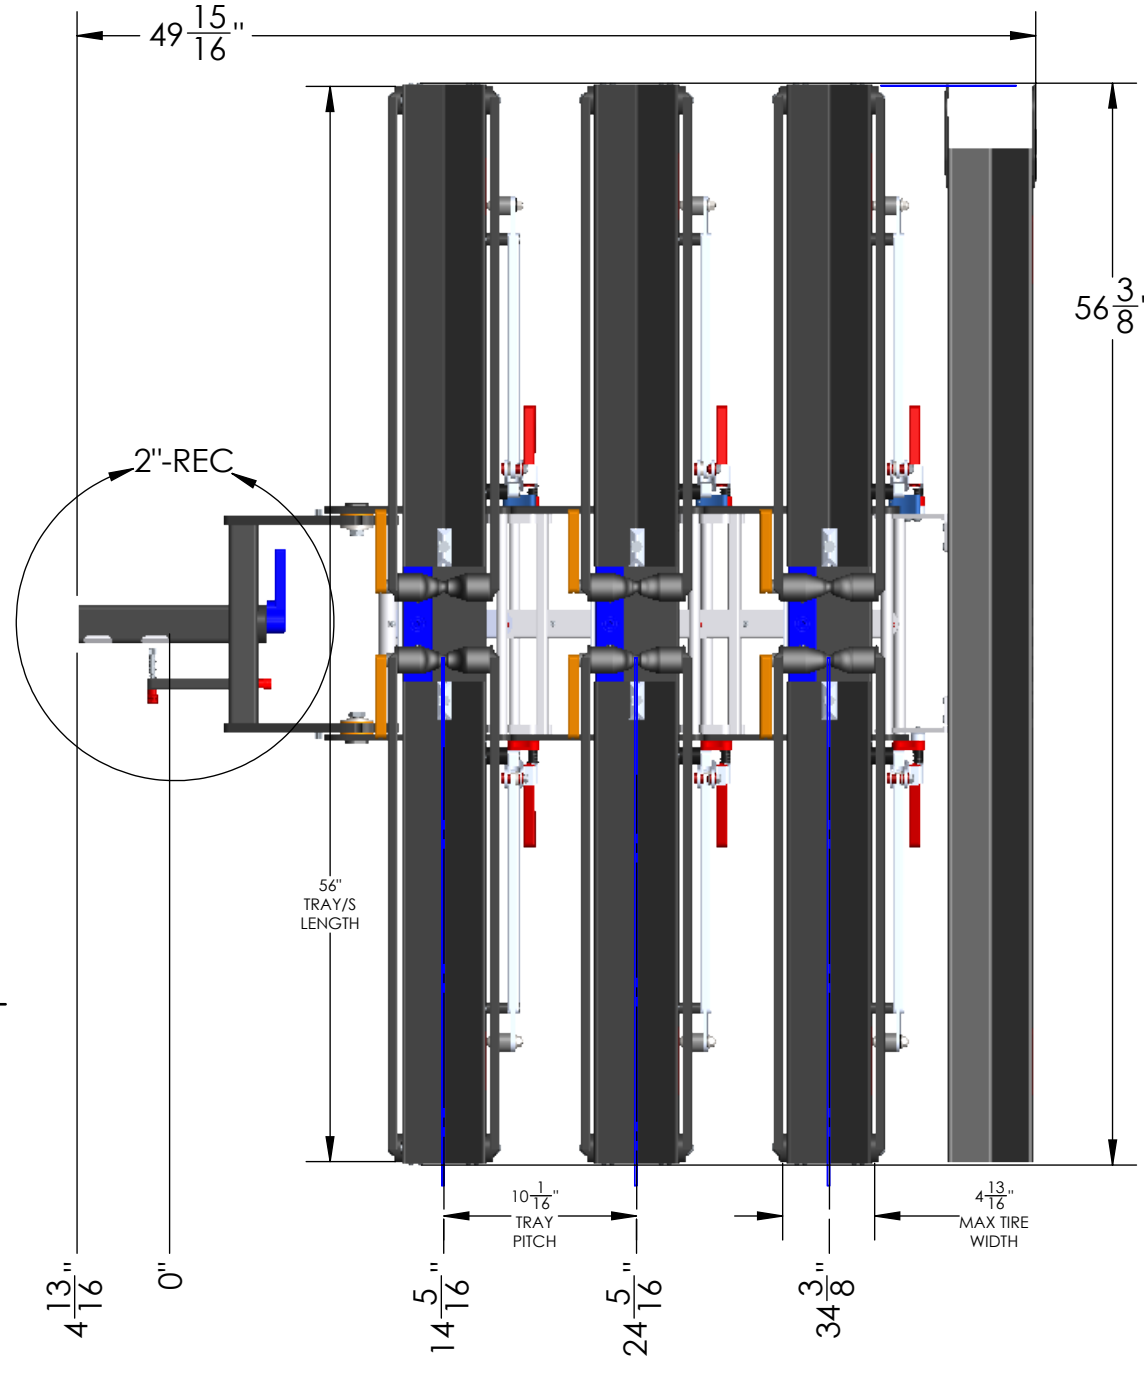

MACH2 2" LV BASE ASSEMBLY

WEIGHT	32 LBS
BOX DIMENSIONS	31" x 19" x 9"
SHIPPING WEIGHT	38 LBS

DETAIL 2"-REC SCALE 1 : 5

MACH2 2" LV BASE + 1 ADDON	
WEIGHT	55 LBS

MACH2 2" LV BASE + 2 ADDONS	
WEIGHT	78 LBS

MACH2 2" LV BASE + 3 ADDONS

WEIGHT	101 LBS
--------	---------

DETAIL 2"-REC
SCALE 1 : 5

MACH2 2" LV BASE + RAMP

WEIGHT	42 LBS
--------	--------

MACH2 2" LV BASE +1 ADD ON + RAMP

WEIGHT	65 LBS
--------	--------

MACH2 2" LV BASE + 2 ADDONS + RAMP

WEIGHT	88 LBS
--------	--------

DETAIL 2"-REC SCALE 1 : 5

**MACH2 ADDON ASSEMBLY
(SAME FOR 2" OR 1.25")**

WEIGHT	23 LBS
BOX DIMENSIONS	31" X 19" X 9"
SHIPPING WEIGHT	29 LBS

MACH2 RAMP ASSEMBLY (SAME FOR 2" OR 1.25")