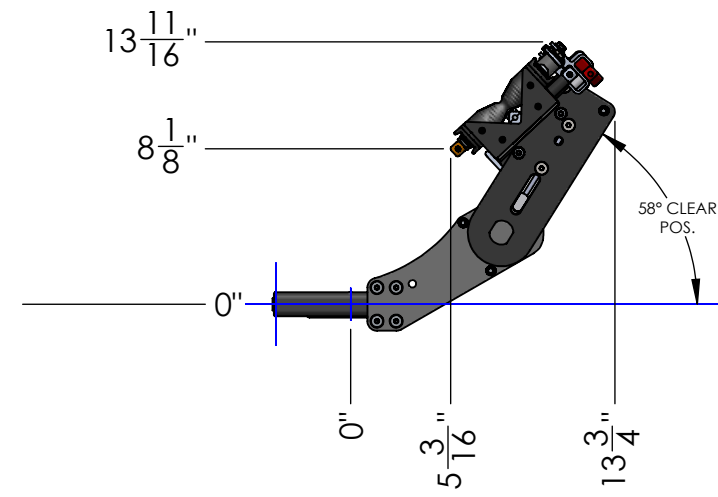

MACH2 1.25" BASE ASSEMBLY	
WEIGHT	32 LBS
BOX DIMENSIONS	31" x 19" x 9"
SHIPPING WEIGHT	37 LBS