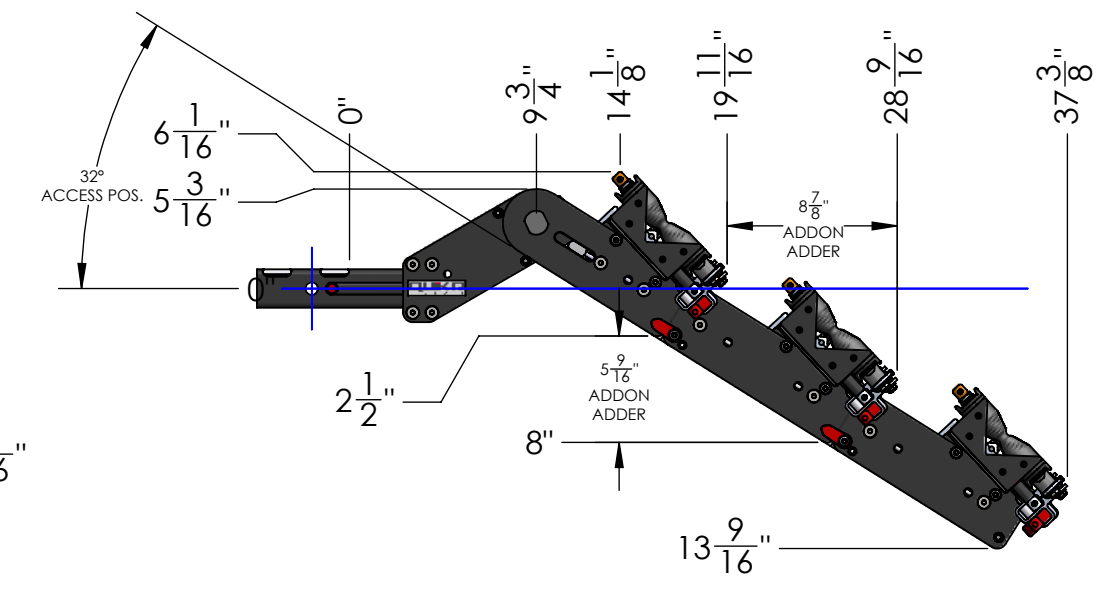

MACH2 2" LV BASE ASSEMBLY

WEIGHT	32 LBS
BOX DIMENSIONS	31" x 19" x 9"
SHIPPING WEIGHT	38 LBS

DETAIL 2"-REC SCALE 1 : 5

MACH2 2" LV BASE + 1 ADDON	
WEIGHT	55 LBS

MACH2 2" LV BASE + 2 ADDONS	
WEIGHT	78 LBS

MACH2 2" LV BASE + 3 ADDONS

WEIGHT	101 LBS
--------	---------

DETAIL 2"-REC
SCALE 1 : 5

MACH2 2" LV BASE + RAMP

WEIGHT	42 LBS
--------	--------

MACH2 2" LV BASE +1 ADD ON + RAMP

WEIGHT	65 LBS
--------	--------

MACH2 2" LV BASE + 2 ADDONS + RAMP

WEIGHT	88 LBS
--------	--------

DETAIL 2"-REC SCALE 1 : 5

**MACH2 ADDON ASSEMBLY
(SAME FOR 2" OR 1.25")**

WEIGHT	23 LBS
BOX DIMENSIONS	31" X 19" X 9"
SHIPPING WEIGHT	29 LBS

MACH2 RAMP ASSEMBLY (SAME FOR 2" OR 1.25")

WEIGHT	10 LBS
BOX DIMENSIONS	54" x 9" x 7"
SHIPPING WEIGHT	13 LBS

DETAIL 1.25"-REC
SCALE 1 : 5

MACH2 1.25" BASE ASSEMBLY	
WEIGHT	32 LBS
BOX DIMENSIONS	31" x 19" x 9"
SHIPPING WEIGHT	37 LBS

DETAIL 1.25"-REC
SCALE 1 : 5