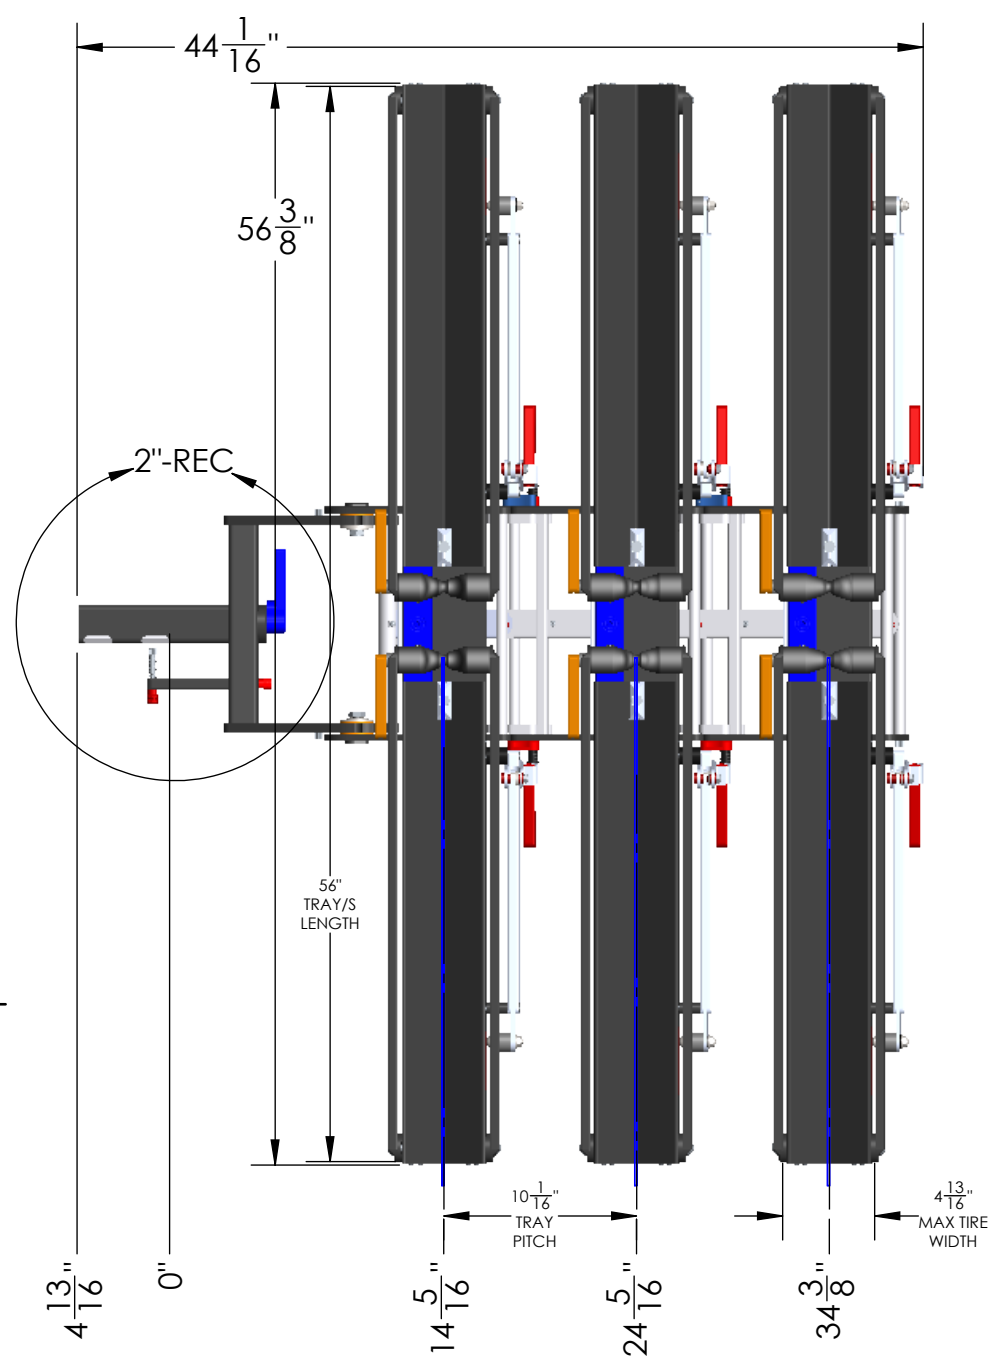

MACH2 2" LV BASE ASSEMBLY

WEIGHT	32 LBS
BOX DIMENSIONS	31" x 19" x 9"
SHIPPING WEIGHT	38 LBS

DETAIL 2"-REC SCALE 1 : 5

MACH2 2" LV BASE + 1 ADDON	
WEIGHT	55 LBS

MACH2 2" LV BASE + 2 ADDONS	
WEIGHT	78 LBS

MACH2 2" LV BASE + 3 ADDONS

WEIGHT	101 LBS
--------	---------

DETAIL 2"-REC
SCALE 1 : 5

MACH2 2" LV BASE + RAMP

WEIGHT	42 LBS
--------	--------

MACH2 2" LV BASE +1 ADD ON + RAMP

WEIGHT	65 LBS
--------	--------

MACH2 2" LV BASE + 2 ADDONS + RAMP

WEIGHT	88 LBS
--------	--------

DETAIL 2"-REC SCALE 1 : 5

**MACH2 ADDON ASSEMBLY
(SAME FOR 2" OR 1.25")**

WEIGHT	23 LBS
BOX DIMENSIONS	31" X 19" X 9"
SHIPPING WEIGHT	29 LBS

MACH2 RAMP ASSEMBLY (SAME FOR 2" OR 1.25")

WEIGHT	10 LBS
BOX DIMENSIONS	54" x 9" x 7"
SHIPPING WEIGHT	13 LBS

DETAIL 1.25"-REC
SCALE 1 : 5

MACH2 1.25" BASE ASSEMBLY	
WEIGHT	32 LBS
BOX DIMENSIONS	31" x 19" x 9"
SHIPPING WEIGHT	37 LBS

DETAIL 1.25"-REC
SCALE 1 : 5