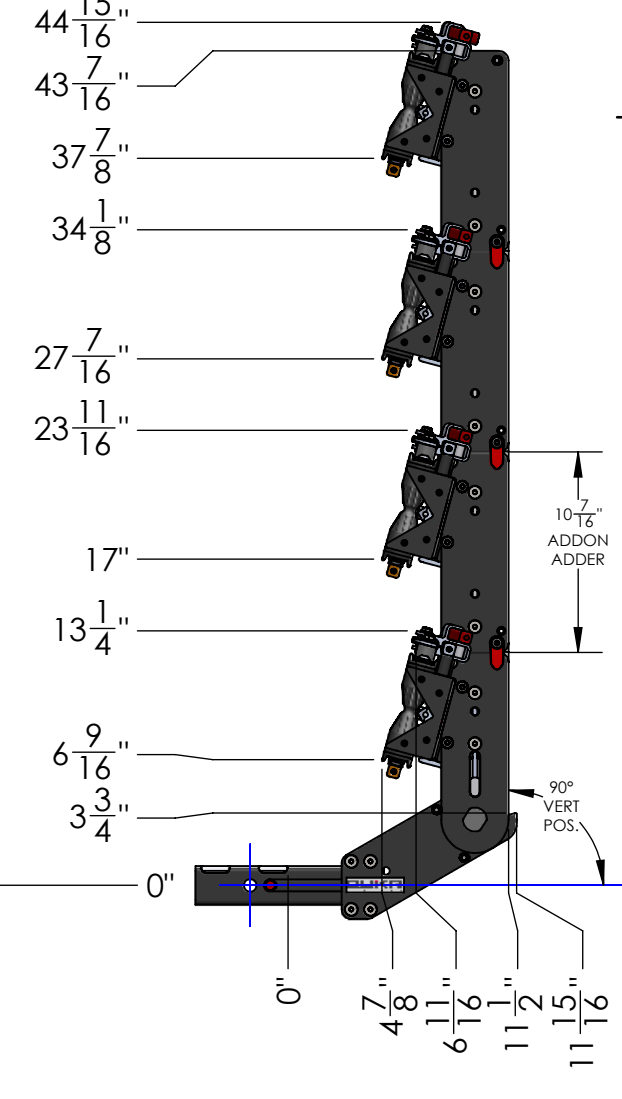

MACH2 2" LV BASE ASSEMBLY

WEIGHT	32 LBS
BOX DIMENSIONS	31" x 19" x 9"
SHIPPING WEIGHT	38 LBS

DETAIL 2"-REC SCALE 1 : 5

MACH2 2" LV BASE + 1 ADDON	
WEIGHT	55 LBS

MACH2 2" LV BASE + 2 ADDONS	
WEIGHT	78 LBS

MACH2 2" LV BASE + 3 ADDONS

WEIGHT	101 LBS
--------	---------

DETAIL 2"-REC
SCALE 1 : 5

MACH2 2" LV BASE + RAMP

WEIGHT	42 LBS
--------	--------

MACH2 2" LV BASE +1 ADD ON + RAMP

WEIGHT	65 LBS
--------	--------

MACH2 2" LV BASE + 2 ADDONS + RAMP

WEIGHT	88 LBS
--------	--------

DETAIL 2"-REC SCALE 1 : 5

**MACH2 ADDON ASSEMBLY
(SAME FOR 2" OR 1.25")**

WEIGHT	23 LBS
BOX DIMENSIONS	31" X 19" X 9"
SHIPPING WEIGHT	29 LBS

MACH2 RAMP ASSEMBLY (SAME FOR 2" OR 1.25")

WEIGHT	10 LBS
BOX DIMENSIONS	54" x 9" x 7"
SHIPPING WEIGHT	13 LBS

DETAIL 1.25"-REC
SCALE 1 : 5

MACH2 1.25" BASE ASSEMBLY	
WEIGHT	32 LBS
BOX DIMENSIONS	31" x 19" x 9"
SHIPPING WEIGHT	37 LBS

DETAIL 1.25"-REC
SCALE 1 : 5