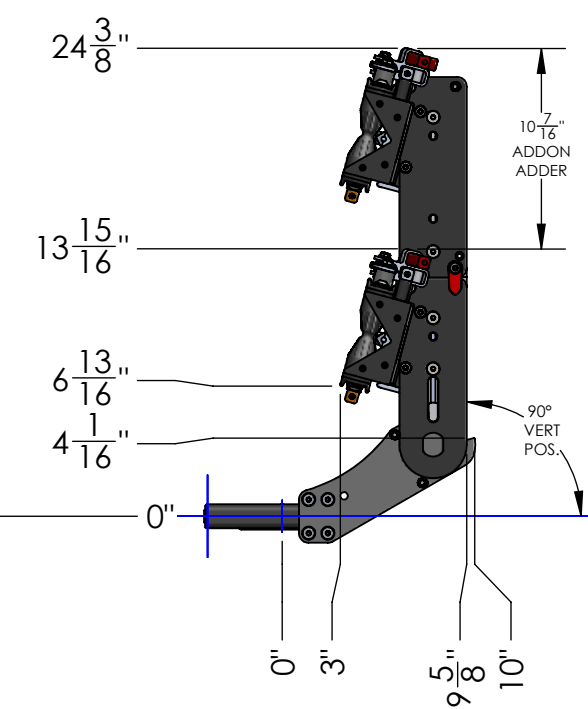

WEIGHT	88 LBS
--------	--------

DETAIL 2"-REC SCALE 1 : 5

**MACH2 ADDON ASSEMBLY
(SAME FOR 2" OR 1.25")**

WEIGHT	23 LBS
BOX DIMENSIONS	31" X 19" X 9"
SHIPPING WEIGHT	29 LBS

MACH2 RAMP ASSEMBLY (SAME FOR 2" OR 1.25")

WEIGHT	10 LBS
BOX DIMENSIONS	54" x 9" x 7"
SHIPPING WEIGHT	13 LBS

DETAIL 1.25"-REC
SCALE 1 : 5

MACH2 1.25" BASE ASSEMBLY	
WEIGHT	32 LBS
BOX DIMENSIONS	31" x 19" x 9"
SHIPPING WEIGHT	37 LBS

DETAIL 1.25"-REC
SCALE 1 : 5

MACH2 1.25" BASE + ADDON	
WEIGHT	54 LBS

MACH2 1.25" BASE + 2 ADDONS	
WEIGHT	77 LBS

MACH2 1.25" BASE +RAMP	
WEIGHT	42 LBS

DETAIL 1.25"-REC
SCALE 1 : 5

MACH2 1.25" BASE + ADDON + RAMP	
WEIGHT	65

MACH2 1.25" BASE + 2 ADDONS +RAMP	
WEIGHT	87