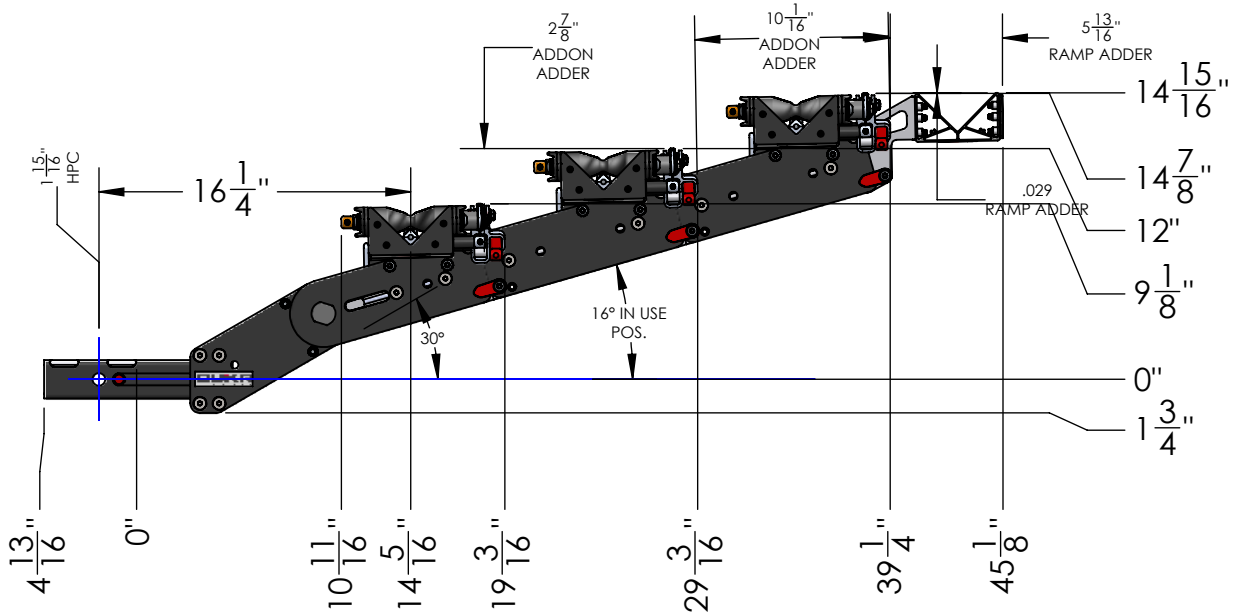

MACH2 2" LV BASE ASSEMBLY

WEIGHT	32 LBS
BOX DIMENSIONS	31" x 19" x 9"
SHIPPING WEIGHT	38 LBS

DETAIL 2"-REC SCALE 1 : 5

MACH2 2" LV BASE + 1 ADDON	
WEIGHT	55 LBS

MACH2 2" LV BASE + 2 ADDONS	
WEIGHT	78 LBS

MACH2 2" LV BASE + 3 ADDONS

WEIGHT	101 LBS
--------	---------

DETAIL 2"-REC
SCALE 1 : 5

MACH2 2" LV BASE + RAMP

WEIGHT	42 LBS
--------	--------

MACH2 2" LV BASE +1 ADD ON + RAMP

WEIGHT	65 LBS
--------	--------

MACH2 2" LV BASE + 2 ADDONS + RAMP

WEIGHT	88 LBS
--------	--------

DETAIL 2"-REC SCALE 1 : 5

**MACH2 ADDON ASSEMBLY
(SAME FOR 2" OR 1.25")**

WEIGHT	23 LBS
BOX DIMENSIONS	31" X 19" X 9"
SHIPPING WEIGHT	29 LBS

MACH2 RAMP ASSEMBLY (SAME FOR 2" OR 1.25")

WEIGHT	10 LBS
BOX DIMENSIONS	54" x 9" x 7"
SHIPPING WEIGHT	13 LBS

DETAIL 1.25"-REC
SCALE 1 : 5

MACH2 1.25" BASE ASSEMBLY	
WEIGHT	32 LBS
BOX DIMENSIONS	31" x 19" x 9"
SHIPPING WEIGHT	37 LBS

DETAIL 1.25"-REC
SCALE 1 : 5