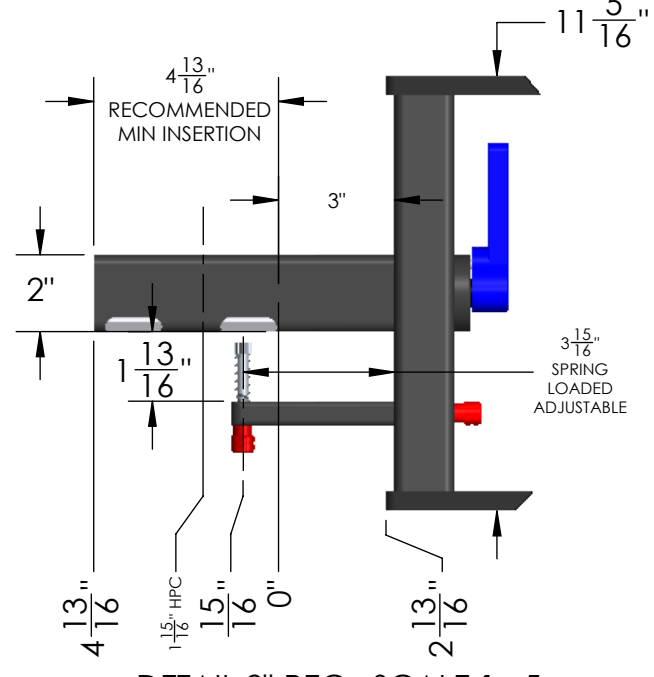

MACH2 2" LV BASE ASSEMBLY

WEIGHT	32 LBS
BOX DIMENSIONS	31" x 19" x 9"
SHIPPING WEIGHT	38 LBS

DETAIL 2"-REC SCALE 1 : 5

MACH2 2" LV BASE + 1 ADDON	
WEIGHT	55 LBS

MACH2 2" LV BASE + 2 ADDONS	
WEIGHT	78 LBS

MACH2 2" LV BASE + 3 ADDONS

WEIGHT	101 LBS
--------	---------

DETAIL 2"-REC
SCALE 1 : 5

MACH2 2" LV BASE + RAMP

WEIGHT	42 LBS
--------	--------

MACH2 2" LV BASE +1 ADD ON + RAMP

WEIGHT	65 LBS
--------	--------

MACH2 2" LV BASE + 2 ADDONS + RAMP

WEIGHT	88 LBS
--------	--------

DETAIL 2"-REC SCALE 1 : 5

**MACH2 ADDON ASSEMBLY
(SAME FOR 2" OR 1.25")**

WEIGHT	23 LBS
BOX DIMENSIONS	31" X 19" X 9"
SHIPPING WEIGHT	29 LBS

MACH2 RAMP ASSEMBLY (SAME FOR 2" OR 1.25")

WEIGHT	10 LBS
BOX DIMENSIONS	54" x 9" x 7"
SHIPPING WEIGHT	13 LBS

DETAIL 1.25"-REC
SCALE 1 : 5

MACH2 1.25" BASE ASSEMBLY	
WEIGHT	32 LBS
BOX DIMENSIONS	31" x 19" x 9"
SHIPPING WEIGHT	37 LBS

DETAIL 1.25"-REC
SCALE 1 : 5