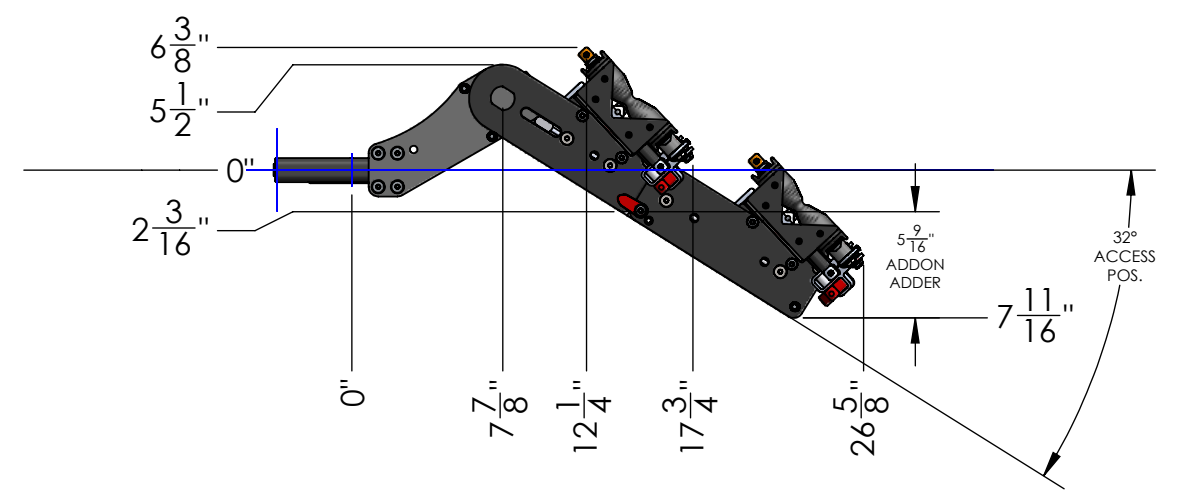

WEIGHT	10 LBS
BOX DIMENSIONS	54" x 9" x 7"
SHIPPING WEIGHT	13 LBS

DETAIL 1.25"-REC
SCALE 1 : 5

MACH2 1.25" BASE ASSEMBLY	
WEIGHT	32 LBS
BOX DIMENSIONS	31" x 19" x 9"
SHIPPING WEIGHT	37 LBS

DETAIL 1.25"-REC
SCALE 1 : 5