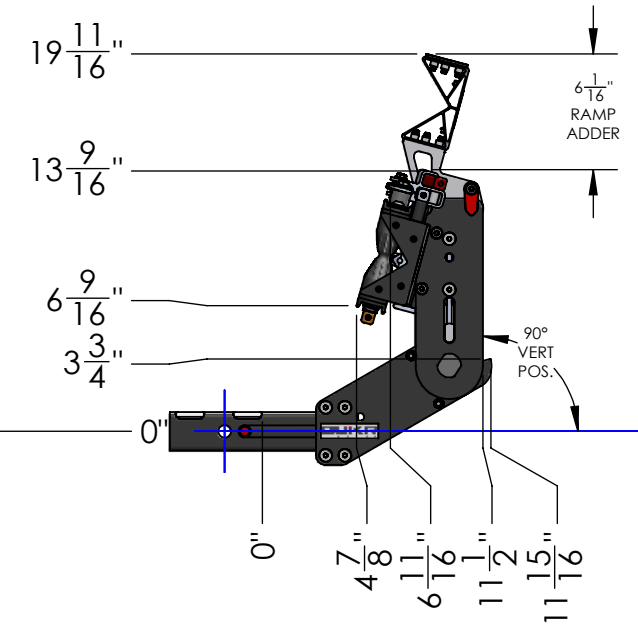

MACH2 2" LV BASE ASSEMBLY

WEIGHT	32 LBS
BOX DIMENSIONS	31" x 19" x 9"
SHIPPING WEIGHT	38 LBS

DETAIL 2"-REC SCALE 1 : 5

MACH2 2" LV BASE + 1 ADDON	
WEIGHT	55 LBS

MACH2 2" LV BASE + 2 ADDONS	
WEIGHT	78 LBS

MACH2 2" LV BASE + 3 ADDONS

WEIGHT	101 LBS
--------	---------

DETAIL 2"-REC
SCALE 1 : 5

MACH2 2" LV BASE + RAMP

WEIGHT	42 LBS
--------	--------

MACH2 2" LV BASE +1 ADD ON + RAMP

WEIGHT	65 LBS
--------	--------

MACH2 2" LV BASE + 2 ADDONS + RAMP

WEIGHT	88 LBS
--------	--------

DETAIL 2"-REC SCALE 1 : 5

**MACH2 ADDON ASSEMBLY
(SAME FOR 2" OR 1.25")**

WEIGHT	23 LBS
BOX DIMENSIONS	31" X 19" X 9"
SHIPPING WEIGHT	29 LBS

MACH2 RAMP ASSEMBLY (SAME FOR 2" OR 1.25")

WEIGHT	10 LBS
BOX DIMENSIONS	54" x 9" x 7"
SHIPPING WEIGHT	13 LBS

DETAIL 1.25"-REC
SCALE 1 : 5

MACH2 1.25" BASE ASSEMBLY	
WEIGHT	32 LBS
BOX DIMENSIONS	31" x 19" x 9"
SHIPPING WEIGHT	37 LBS

DETAIL 1.25"-REC
SCALE 1 : 5