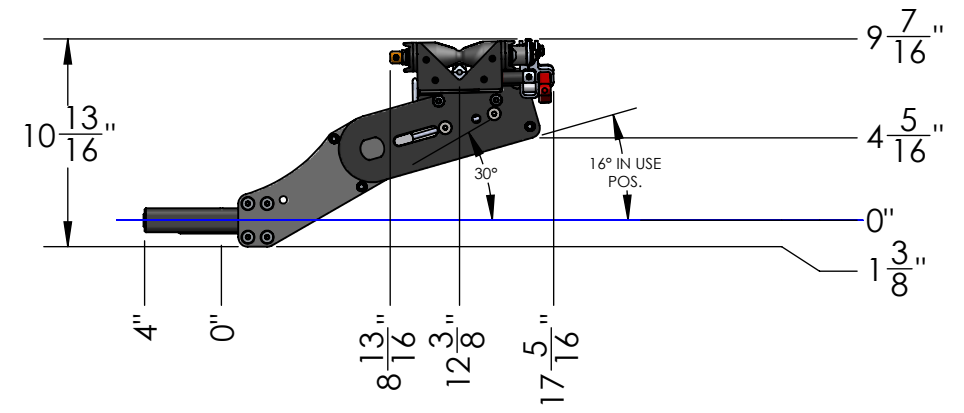

MACH2 1.25" BASE ASSEMBLY	
WEIGHT	32 LBS
BOX DIMENSIONS	31" x 19" x 9"
SHIPPING WEIGHT	37 LBS