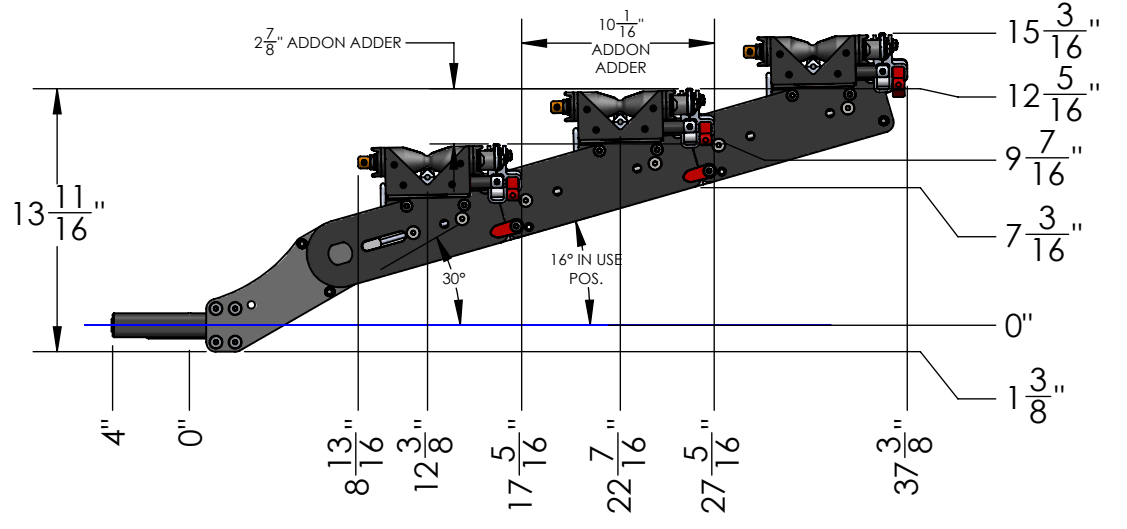

WEIGHT	88 LBS
--------	--------

DETAIL 2"-REC SCALE 1 : 5

**MACH2 ADDON ASSEMBLY
(SAME FOR 2" OR 1.25")**

WEIGHT	23 LBS
BOX DIMENSIONS	31" X 19" X 9"
SHIPPING WEIGHT	29 LBS

MACH2 RAMP ASSEMBLY (SAME FOR 2" OR 1.25")

WEIGHT	10 LBS
BOX DIMENSIONS	54" x 9" x 7"
SHIPPING WEIGHT	13 LBS

DETAIL 1.25"-REC
SCALE 1 : 5

MACH2 1.25" BASE ASSEMBLY	
WEIGHT	32 LBS
BOX DIMENSIONS	31" x 19" x 9"
SHIPPING WEIGHT	37 LBS

DETAIL 1.25"-REC
SCALE 1 : 5

MACH2 1.25" BASE + ADDON	
WEIGHT	54 LBS

MACH2 1.25" BASE + 2 ADDONS	
WEIGHT	77 LBS

MACH2 1.25" BASE +RAMP	
WEIGHT	42 LBS

DETAIL 1.25"-REC
SCALE 1 : 5

MACH2 1.25" BASE + ADDON + RAMP	
WEIGHT	65

MACH2 1.25" BASE + 2 ADDONS +RAMP	
WEIGHT	87