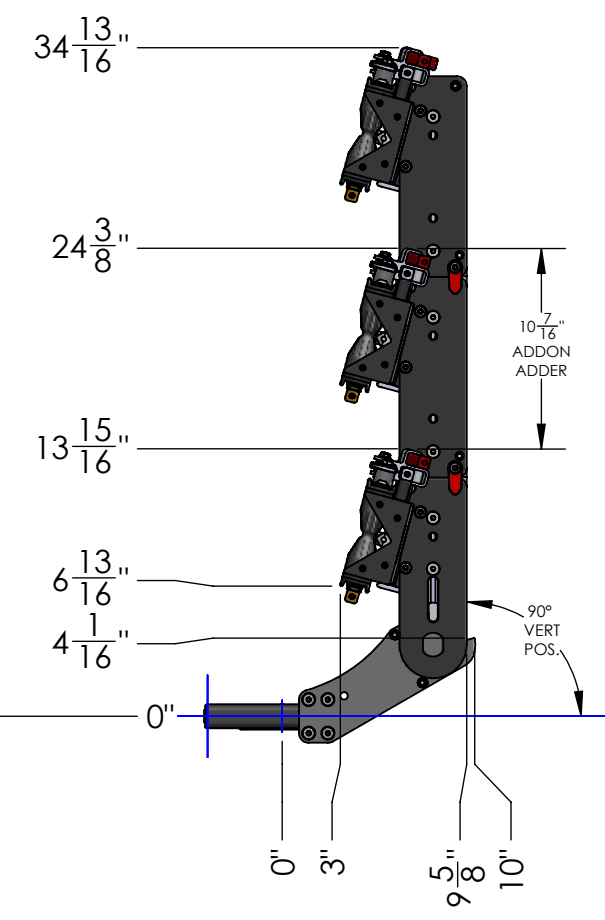

WEIGHT	88 LBS
--------	--------

DETAIL 2"-REC SCALE 1 : 5

**MACH2 ADDON ASSEMBLY
(SAME FOR 2" OR 1.25")**

WEIGHT	23 LBS
BOX DIMENSIONS	31" X 19" X 9"
SHIPPING WEIGHT	29 LBS

MACH2 RAMP ASSEMBLY (SAME FOR 2" OR 1.25")

WEIGHT	10 LBS
BOX DIMENSIONS	54" x 9" x 7"
SHIPPING WEIGHT	13 LBS

DETAIL 1.25"-REC
SCALE 1 : 5

MACH2 1.25" BASE ASSEMBLY	
WEIGHT	32 LBS
BOX DIMENSIONS	31" x 19" x 9"
SHIPPING WEIGHT	37 LBS

DETAIL 1.25"-REC
SCALE 1 : 5

MACH2 1.25" BASE + ADDON	
WEIGHT	54 LBS

MACH2 1.25" BASE + 2 ADDONS	
WEIGHT	77 LBS

MACH2 1.25" BASE +RAMP	
WEIGHT	42 LBS

DETAIL 1.25"-REC
SCALE 1 : 5

MACH2 1.25" BASE + ADDON + RAMP	
WEIGHT	65

MACH2 1.25" BASE + 2 ADDONS +RAMP	
WEIGHT	87