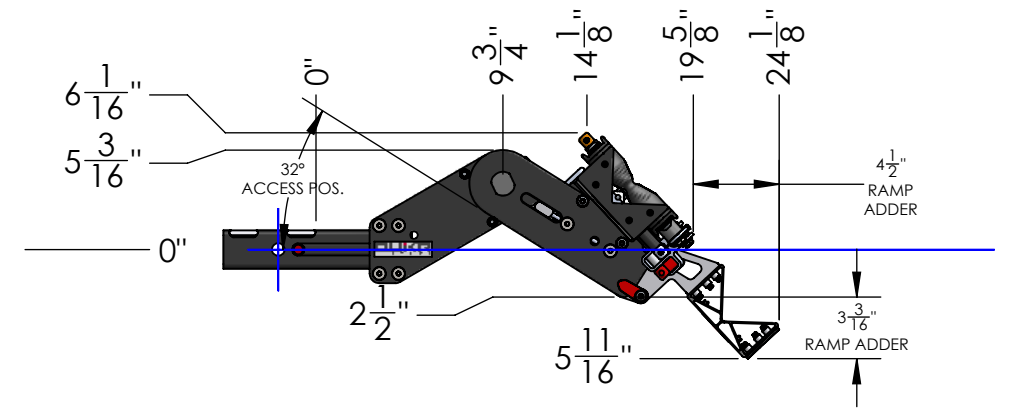

MACH2 2" LV BASE ASSEMBLY

WEIGHT	32 LBS
BOX DIMENSIONS	31" x 19" x 9"
SHIPPING WEIGHT	38 LBS

DETAIL 2"-REC SCALE 1 : 5

MACH2 2" LV BASE + 1 ADDON	
WEIGHT	55 LBS

MACH2 2" LV BASE + 2 ADDONS	
WEIGHT	78 LBS

MACH2 2" LV BASE + 3 ADDONS

WEIGHT	101 LBS
--------	---------

DETAIL 2"-REC
SCALE 1 : 5

MACH2 2" LV BASE + RAMP

WEIGHT	42 LBS
--------	--------

MACH2 2" LV BASE +1 ADD ON + RAMP

WEIGHT	65 LBS
--------	--------

MACH2 2" LV BASE + 2 ADDONS + RAMP

WEIGHT	88 LBS
--------	--------

DETAIL 2"-REC SCALE 1 : 5

**MACH2 ADDON ASSEMBLY
(SAME FOR 2" OR 1.25")**

WEIGHT	23 LBS
BOX DIMENSIONS	31" X 19" X 9"
SHIPPING WEIGHT	29 LBS

MACH2 RAMP ASSEMBLY (SAME FOR 2" OR 1.25")

WEIGHT	10 LBS
BOX DIMENSIONS	54" x 9" x 7"
SHIPPING WEIGHT	13 LBS

DETAIL 1.25"-REC
SCALE 1 : 5

MACH2 1.25" BASE ASSEMBLY	
WEIGHT	32 LBS
BOX DIMENSIONS	31" x 19" x 9"
SHIPPING WEIGHT	37 LBS

DETAIL 1.25"-REC
SCALE 1 : 5