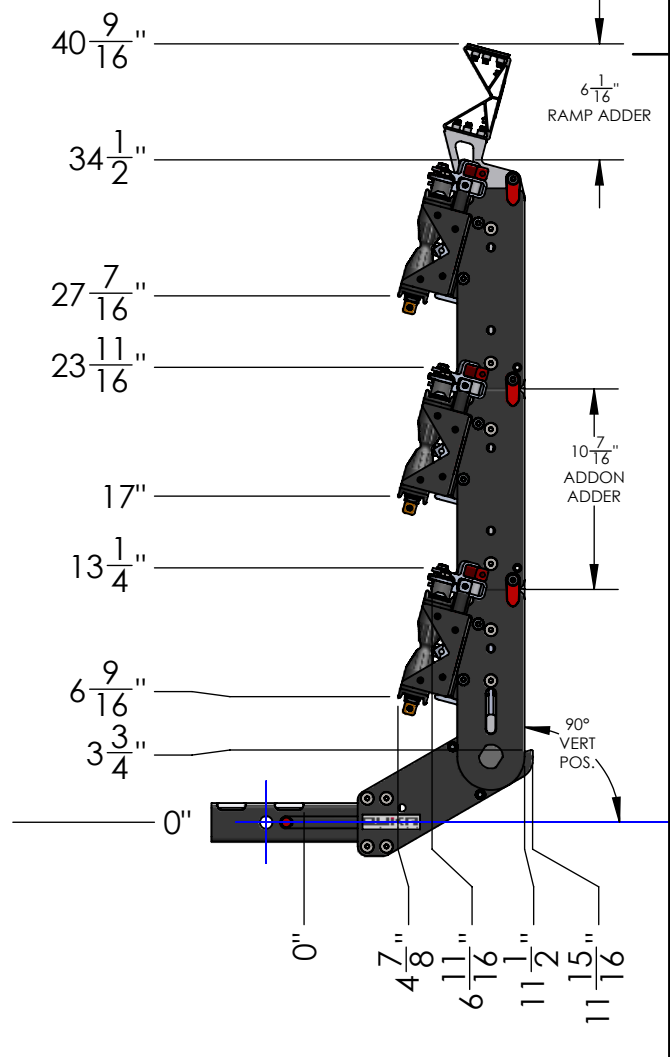

MACH2 2" LV BASE ASSEMBLY

WEIGHT	32 LBS
BOX DIMENSIONS	31" x 19" x 9"
SHIPPING WEIGHT	38 LBS

DETAIL 2"-REC SCALE 1 : 5

MACH2 2" LV BASE + 1 ADDON	
WEIGHT	55 LBS

MACH2 2" LV BASE + 2 ADDONS	
WEIGHT	78 LBS

MACH2 2" LV BASE + 3 ADDONS

WEIGHT	101 LBS
--------	---------

DETAIL 2"-REC
SCALE 1 : 5

MACH2 2" LV BASE + RAMP

WEIGHT	42 LBS
--------	--------

MACH2 2" LV BASE +1 ADD ON + RAMP

WEIGHT	65 LBS
--------	--------

MACH2 2" LV BASE + 2 ADDONS + RAMP

WEIGHT	88 LBS
--------	--------

DETAIL 2"-REC SCALE 1 : 5

**MACH2 ADDON ASSEMBLY
(SAME FOR 2" OR 1.25")**

WEIGHT	23 LBS
BOX DIMENSIONS	31" X 19" X 9"
SHIPPING WEIGHT	29 LBS

MACH2 RAMP ASSEMBLY (SAME FOR 2" OR 1.25")

WEIGHT	10 LBS
BOX DIMENSIONS	54" x 9" x 7"
SHIPPING WEIGHT	13 LBS

DETAIL 1.25"-REC
SCALE 1 : 5

MACH2 1.25" BASE ASSEMBLY	
WEIGHT	32 LBS
BOX DIMENSIONS	31" x 19" x 9"
SHIPPING WEIGHT	37 LBS

DETAIL 1.25"-REC
SCALE 1 : 5