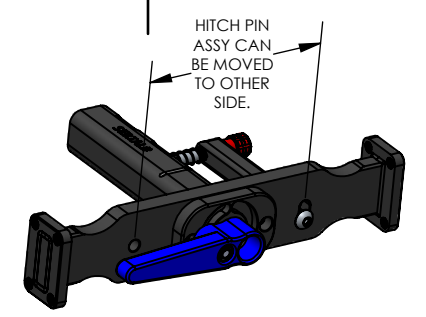

WEIGHT	10 LBS
BOX DIMENSIONS	54" x 9" x 7"
SHIPPING WEIGHT	13 LBS

DETAIL 1.25"-REC
SCALE 1 : 5

MACH2 1.25" BASE ASSEMBLY	
WEIGHT	32 LBS
BOX DIMENSIONS	31" x 19" x 9"
SHIPPING WEIGHT	37 LBS

DETAIL 1.25"-REC
SCALE 1 : 5