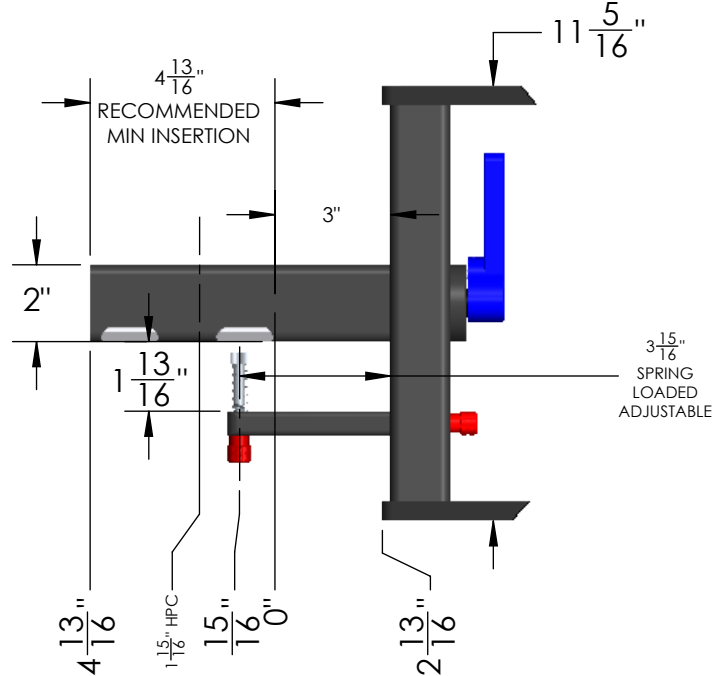

MACH2 2" LV BASE ASSEMBLY

WEIGHT	32 LBS
BOX DIMENSIONS	31" x 19" x 9"
SHIPPING WEIGHT	38 LBS

DETAIL 2"-REC SCALE 1 : 5

MACH2 2" LV BASE + 1 ADDON	
WEIGHT	55 LBS

MACH2 2" LV BASE + 2 ADDONS	
WEIGHT	78 LBS

MACH2 2" LV BASE + 3 ADDONS

WEIGHT	101 LBS
--------	---------

DETAIL 2"-REC
SCALE 1 : 5

MACH2 2" LV BASE + RAMP

WEIGHT	42 LBS
--------	--------

MACH2 2" LV BASE +1 ADD ON + RAMP

WEIGHT	65 LBS
--------	--------

MACH2 2" LV BASE + 2 ADDONS + RAMP

WEIGHT	88 LBS
--------	--------

DETAIL 2"-REC SCALE 1 : 5

**MACH2 ADDON ASSEMBLY
(SAME FOR 2" OR 1.25")**

WEIGHT	23 LBS
BOX DIMENSIONS	31" X 19" X 9"
SHIPPING WEIGHT	29 LBS

MACH2 RAMP ASSEMBLY (SAME FOR 2" OR 1.25")