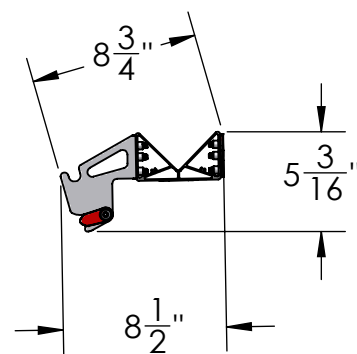

WEIGHT	88 LBS
--------	--------

DETAIL 2"-REC SCALE 1 : 5

**MACH2 ADDON ASSEMBLY
(SAME FOR 2" OR 1.25")**

WEIGHT	23 LBS
BOX DIMENSIONS	31" X 19" X 9"
SHIPPING WEIGHT	29 LBS

MACH2 RAMP ASSEMBLY (SAME FOR 2" OR 1.25")

WEIGHT	10 LBS
BOX DIMENSIONS	54" x 9" x 7"
SHIPPING WEIGHT	13 LBS

DETAIL 1.25"-REC
SCALE 1 : 5

MACH2 1.25" BASE ASSEMBLY	
WEIGHT	32 LBS
BOX DIMENSIONS	31" x 19" x 9"
SHIPPING WEIGHT	37 LBS

DETAIL 1.25"-REC
SCALE 1 : 5