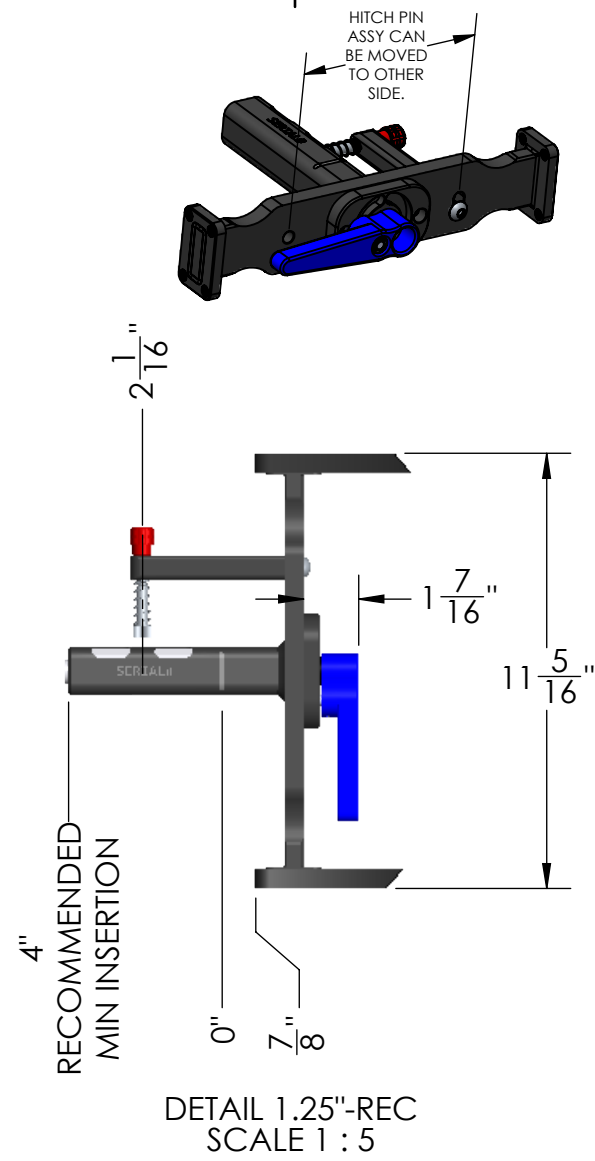

MACH2 2" LV BASE ASSEMBLY

WEIGHT	32 LBS
BOX DIMENSIONS	31" x 19" x 9"
SHIPPING WEIGHT	38 LBS

DETAIL 2"-REC SCALE 1 : 5

MACH2 2" LV BASE + 1 ADDON	
WEIGHT	55 LBS

MACH2 2" LV BASE + 2 ADDONS	
WEIGHT	78 LBS

MACH2 2" LV BASE + 3 ADDONS

WEIGHT	88 LBS
--------	--------

DETAIL 2"-REC SCALE 1 : 5

**MACH2 ADDON ASSEMBLY
(SAME FOR 2" OR 1.25")**

WEIGHT	23 LBS
BOX DIMENSIONS	31" X 19" X 9"
SHIPPING WEIGHT	29 LBS

MACH2 RAMP ASSEMBLY (SAME FOR 2" OR 1.25")

WEIGHT	10 LBS
BOX DIMENSIONS	54" x 9" x 7"
SHIPPING WEIGHT	13 LBS

DETAIL 1.25"-REC
SCALE 1 : 5

MACH2 1.25" BASE ASSEMBLY	
WEIGHT	32 LBS
BOX DIMENSIONS	31" x 19" x 9"
SHIPPING WEIGHT	37 LBS

DETAIL 1.25"-REC
SCALE 1 : 5

MACH2 1.25" BASE + ADDON	
WEIGHT	54 LBS

MACH2 1.25" BASE + 2 ADDONS	
WEIGHT	77 LBS

MACH2 1.25" BASE +RAMP	
WEIGHT	42 LBS

DETAIL 1.25"-REC
SCALE 1 : 5

MACH2 1.25" BASE + ADDON + RAMP	
WEIGHT	65

MACH2 1.25" BASE + 2 ADDONS +RAMP	
WEIGHT	87