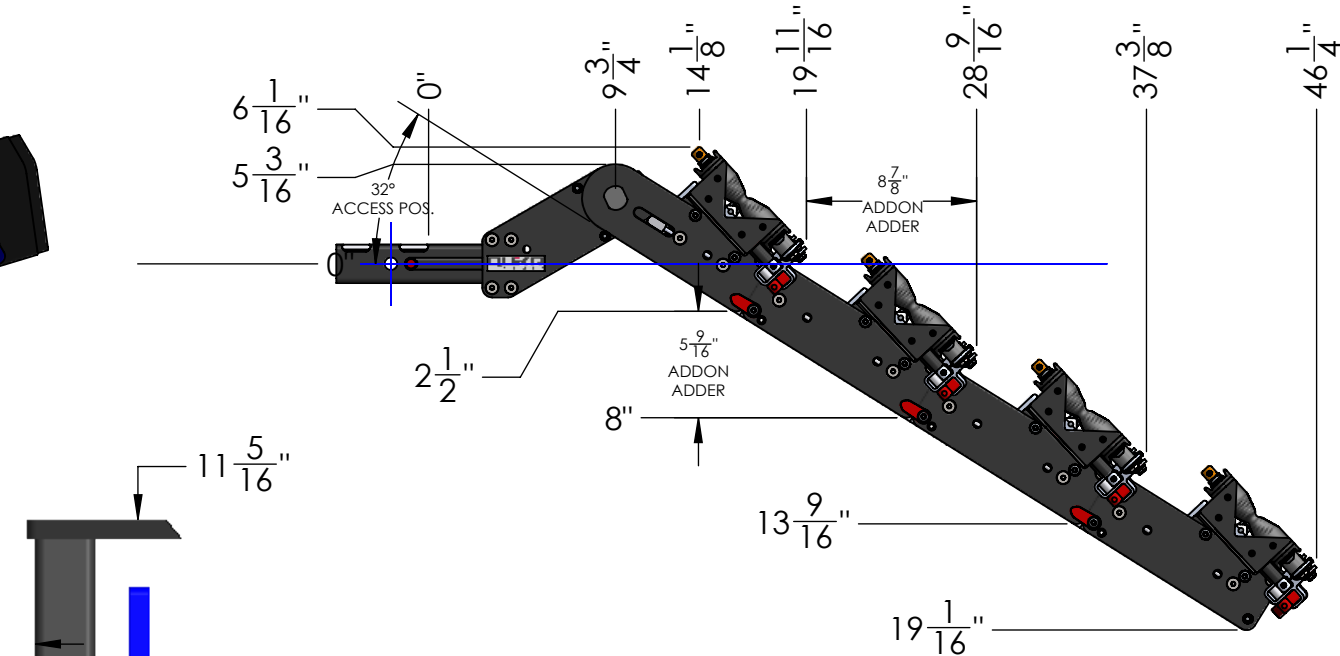

MACH2 2" LV BASE ASSEMBLY

WEIGHT	32 LBS
BOX DIMENSIONS	31" x 19" x 9"
SHIPPING WEIGHT	38 LBS

DETAIL 2"-REC SCALE 1 : 5

MACH2 2" LV BASE + 1 ADDON	
WEIGHT	55 LBS

MACH2 2" LV BASE + 2 ADDONS	
WEIGHT	78 LBS

MACH2 2" LV BASE + 3 ADDONS

WEIGHT	101 LBS
--------	---------

DETAIL 2"-REC
SCALE 1 : 5

MACH2 2" LV BASE + RAMP

WEIGHT	42 LBS
--------	--------

MACH2 2" LV BASE +1 ADD ON + RAMP

WEIGHT	65 LBS
--------	--------

MACH2 2" LV BASE + 2 ADDONS + RAMP

WEIGHT	88 LBS
--------	--------

DETAIL 2"-REC SCALE 1 : 5

**MACH2 ADDON ASSEMBLY
(SAME FOR 2" OR 1.25")**

WEIGHT	23 LBS
BOX DIMENSIONS	31" X 19" X 9"
SHIPPING WEIGHT	29 LBS

MACH2 RAMP ASSEMBLY (SAME FOR 2" OR 1.25")

WEIGHT	10 LBS
BOX DIMENSIONS	54" x 9" x 7"
SHIPPING WEIGHT	13 LBS

DETAIL 1.25"-REC
SCALE 1 : 5

MACH2 1.25" BASE ASSEMBLY	
WEIGHT	32 LBS
BOX DIMENSIONS	31" x 19" x 9"
SHIPPING WEIGHT	37 LBS

DETAIL 1.25"-REC
SCALE 1 : 5