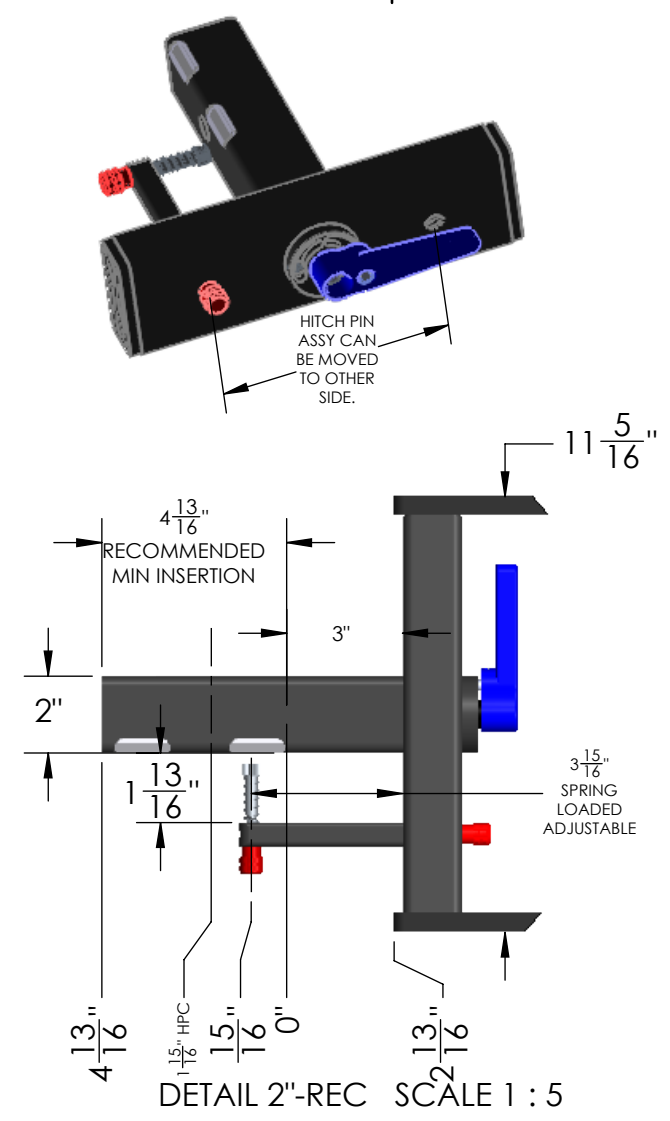

MACH2 2" LV BASE ASSEMBLY

WEIGHT	32 LBS
BOX DIMENSIONS	31" x 19" x 9"
SHIPPING WEIGHT	38 LBS

DETAIL 2"-REC SCALE 1 : 5

MACH2 2" LV BASE + 1 ADDON	
WEIGHT	55 LBS

MACH2 2" LV BASE + 2 ADDONS	
WEIGHT	78 LBS

MACH2 2" LV BASE + 3 ADDONS

WEIGHT	101 LBS
--------	---------

DETAIL 2"-REC
SCALE 1 : 5

MACH2 2" LV BASE + RAMP

WEIGHT	42 LBS
--------	--------

MACH2 2" LV BASE +1 ADD ON + RAMP

WEIGHT	65 LBS
--------	--------

MACH2 2" LV BASE + 2 ADDONS + RAMP

WEIGHT	88 LBS
--------	--------

DETAIL 2"-REC SCALE 1 : 5

**MACH2 ADDON ASSEMBLY
(SAME FOR 2" OR 1.25")**

WEIGHT	23 LBS
BOX DIMENSIONS	31" X 19" X 9"
SHIPPING WEIGHT	29 LBS

MACH2 RAMP ASSEMBLY (SAME FOR 2" OR 1.25")

WEIGHT	10 LBS
BOX DIMENSIONS	54" x 9" x 7"
SHIPPING WEIGHT	13 LBS

DETAIL 1.25"-REC
SCALE 1 : 5

MACH2 1.25" BASE ASSEMBLY	
WEIGHT	32 LBS
BOX DIMENSIONS	31" x 19" x 9"
SHIPPING WEIGHT	37 LBS

DETAIL 1.25"-REC
SCALE 1 : 5