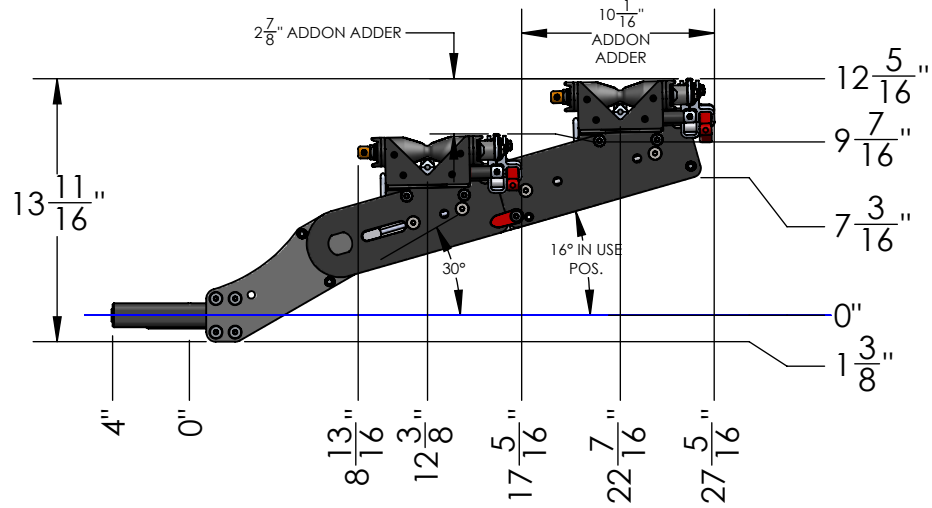

WEIGHT	88 LBS
--------	--------

DETAIL 2"-REC SCALE 1 : 5

**MACH2 ADDON ASSEMBLY
(SAME FOR 2" OR 1.25")**

WEIGHT	23 LBS
BOX DIMENSIONS	31" X 19" X 9"
SHIPPING WEIGHT	29 LBS

MACH2 RAMP ASSEMBLY (SAME FOR 2" OR 1.25")

WEIGHT	10 LBS
BOX DIMENSIONS	54" x 9" x 7"
SHIPPING WEIGHT	13 LBS

DETAIL 1.25"-REC
SCALE 1 : 5

MACH2 1.25" BASE ASSEMBLY	
WEIGHT	32 LBS
BOX DIMENSIONS	31" x 19" x 9"
SHIPPING WEIGHT	37 LBS

DETAIL 1.25"-REC
SCALE 1 : 5

MACH2 1.25" BASE + ADDON	
WEIGHT	54 LBS

MACH2 1.25" BASE + 2 ADDONS	
WEIGHT	77 LBS

MACH2 1.25" BASE +RAMP	
WEIGHT	42 LBS

DETAIL 1.25"-REC
SCALE 1 : 5

MACH2 1.25" BASE + ADDON + RAMP	
WEIGHT	65

MACH2 1.25" BASE + 2 ADDONS +RAMP	
WEIGHT	87