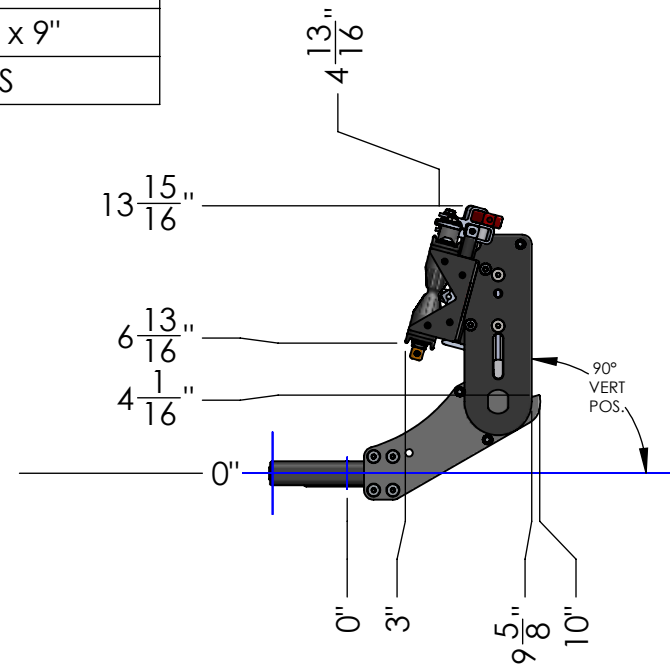

WEIGHT	101 LBS
--------	---------

DETAIL 2"-REC
SCALE 1 : 5

MACH2 2" LV BASE + RAMP

WEIGHT	42 LBS
--------	--------

MACH2 2" LV BASE +1 ADD ON + RAMP

WEIGHT	65 LBS
--------	--------

MACH2 2" LV BASE + 2 ADDONS + RAMP

WEIGHT	88 LBS
--------	--------

DETAIL 2"-REC SCALE 1 : 5

**MACH2 ADDON ASSEMBLY
(SAME FOR 2" OR 1.25")**

WEIGHT	23 LBS
BOX DIMENSIONS	31" X 19" X 9"
SHIPPING WEIGHT	29 LBS

MACH2 RAMP ASSEMBLY (SAME FOR 2" OR 1.25")

WEIGHT	10 LBS
BOX DIMENSIONS	54" x 9" x 7"
SHIPPING WEIGHT	13 LBS

DETAIL 1.25"-REC
SCALE 1 : 5

MACH2 1.25" BASE ASSEMBLY	
WEIGHT	32 LBS
BOX DIMENSIONS	31" x 19" x 9"
SHIPPING WEIGHT	37 LBS

DETAIL 1.25"-REC
SCALE 1 : 5