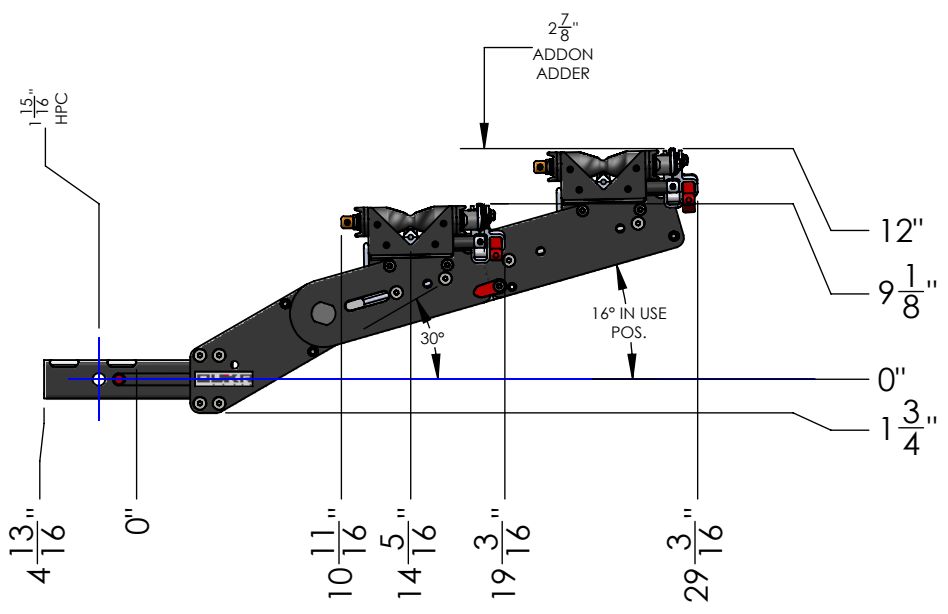

MACH2 2" LV BASE ASSEMBLY

WEIGHT	32 LBS
BOX DIMENSIONS	31" x 19" x 9"
SHIPPING WEIGHT	38 LBS

DETAIL 2"-REC SCALE 1 : 5

MACH2 2" LV BASE + 1 ADDON	
WEIGHT	55 LBS

MACH2 2" LV BASE + 2 ADDONS	
WEIGHT	78 LBS

MACH2 2" LV BASE + 3 ADDONS

WEIGHT	101 LBS
--------	---------

DETAIL 2"-REC
SCALE 1 : 5

MACH2 2" LV BASE + RAMP

WEIGHT	42 LBS
--------	--------

MACH2 2" LV BASE +1 ADD ON + RAMP

WEIGHT	65 LBS
--------	--------

MACH2 2" LV BASE + 2 ADDONS + RAMP

WEIGHT	88 LBS
--------	--------

DETAIL 2"-REC SCALE 1 : 5

**MACH2 ADDON ASSEMBLY
(SAME FOR 2" OR 1.25")**

WEIGHT	23 LBS
BOX DIMENSIONS	31" X 19" X 9"
SHIPPING WEIGHT	29 LBS

MACH2 RAMP ASSEMBLY (SAME FOR 2" OR 1.25")

WEIGHT	10 LBS
BOX DIMENSIONS	54" x 9" x 7"
SHIPPING WEIGHT	13 LBS

DETAIL 1.25"-REC
SCALE 1 : 5

MACH2 1.25" BASE ASSEMBLY	
WEIGHT	32 LBS
BOX DIMENSIONS	31" x 19" x 9"
SHIPPING WEIGHT	37 LBS

DETAIL 1.25"-REC
SCALE 1 : 5