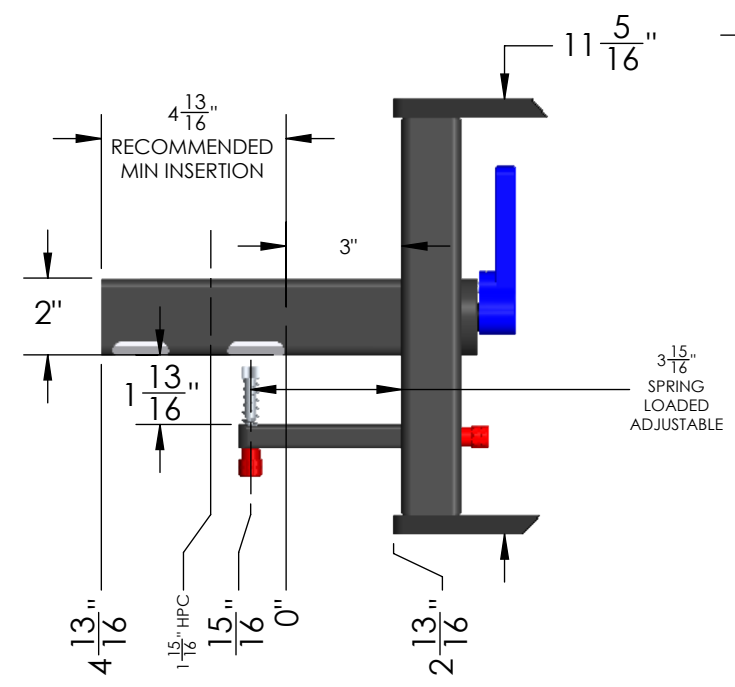

MACH2 2" LV BASE ASSEMBLY

WEIGHT	32 LBS
BOX DIMENSIONS	31" x 19" x 9"
SHIPPING WEIGHT	38 LBS

DETAIL 2"-REC SCALE 1 : 5

MACH2 2" LV BASE + 1 ADDON	
WEIGHT	55 LBS

MACH2 2" LV BASE + 2 ADDONS	
WEIGHT	78 LBS

MACH2 2" LV BASE + 3 ADDONS

WEIGHT	101 LBS
--------	---------

DETAIL 2"-REC
SCALE 1 : 5

MACH2 2" LV BASE + RAMP

WEIGHT	42 LBS
--------	--------

MACH2 2" LV BASE +1 ADD ON + RAMP

WEIGHT	65 LBS
--------	--------

MACH2 2" LV BASE + 2 ADDONS + RAMP

WEIGHT	88 LBS
--------	--------

DETAIL 2"-REC SCALE 1 : 5

**MACH2 ADDON ASSEMBLY
(SAME FOR 2" OR 1.25")**

WEIGHT	23 LBS
BOX DIMENSIONS	31" X 19" X 9"
SHIPPING WEIGHT	29 LBS

MACH2 RAMP ASSEMBLY (SAME FOR 2" OR 1.25")

WEIGHT	10 LBS
BOX DIMENSIONS	54" x 9" x 7"
SHIPPING WEIGHT	13 LBS

DETAIL 1.25"-REC
SCALE 1 : 5

MACH2 1.25" BASE ASSEMBLY	
WEIGHT	32 LBS
BOX DIMENSIONS	31" x 19" x 9"
SHIPPING WEIGHT	37 LBS

DETAIL 1.25"-REC
SCALE 1 : 5