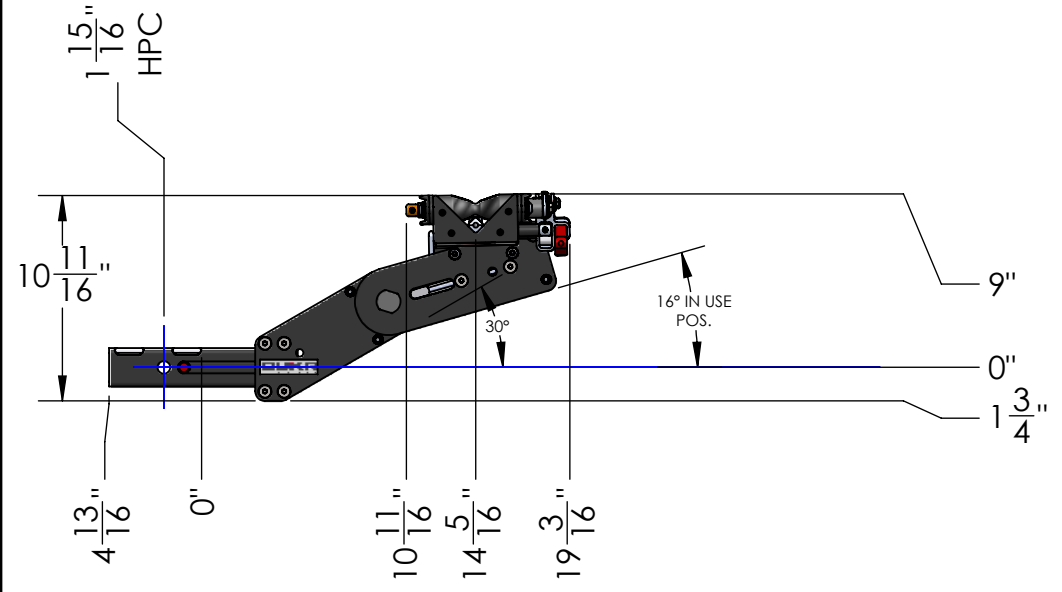

MACH2 2" LV BASE ASSEMBLY

WEIGHT	32 LBS
BOX DIMENSIONS	31" x 19" x 9"
SHIPPING WEIGHT	38 LBS

DETAIL 2"-REC SCALE 1 : 5

MACH2 2" LV BASE + 1 ADDON	
WEIGHT	55 LBS

MACH2 2" LV BASE + 2 ADDONS	
WEIGHT	78 LBS

MACH2 2" LV BASE + 3 ADDONS

WEIGHT	101 LBS
--------	---------

DETAIL 2"-REC
SCALE 1 : 5

MACH2 2" LV BASE + RAMP

WEIGHT	42 LBS
--------	--------

MACH2 2" LV BASE +1 ADD ON + RAMP

WEIGHT	65 LBS
--------	--------

MACH2 2" LV BASE + 2 ADDONS + RAMP

WEIGHT	88 LBS
--------	--------

DETAIL 2"-REC SCALE 1 : 5

**MACH2 ADDON ASSEMBLY
(SAME FOR 2" OR 1.25")**

WEIGHT	23 LBS
BOX DIMENSIONS	31" X 19" X 9"
SHIPPING WEIGHT	29 LBS

MACH2 RAMP ASSEMBLY (SAME FOR 2" OR 1.25")

WEIGHT	10 LBS
BOX DIMENSIONS	54" x 9" x 7"
SHIPPING WEIGHT	13 LBS

DETAIL 1.25"-REC
SCALE 1 : 5

MACH2 1.25" BASE ASSEMBLY	
WEIGHT	32 LBS
BOX DIMENSIONS	31" x 19" x 9"
SHIPPING WEIGHT	37 LBS

DETAIL 1.25"-REC
SCALE 1 : 5