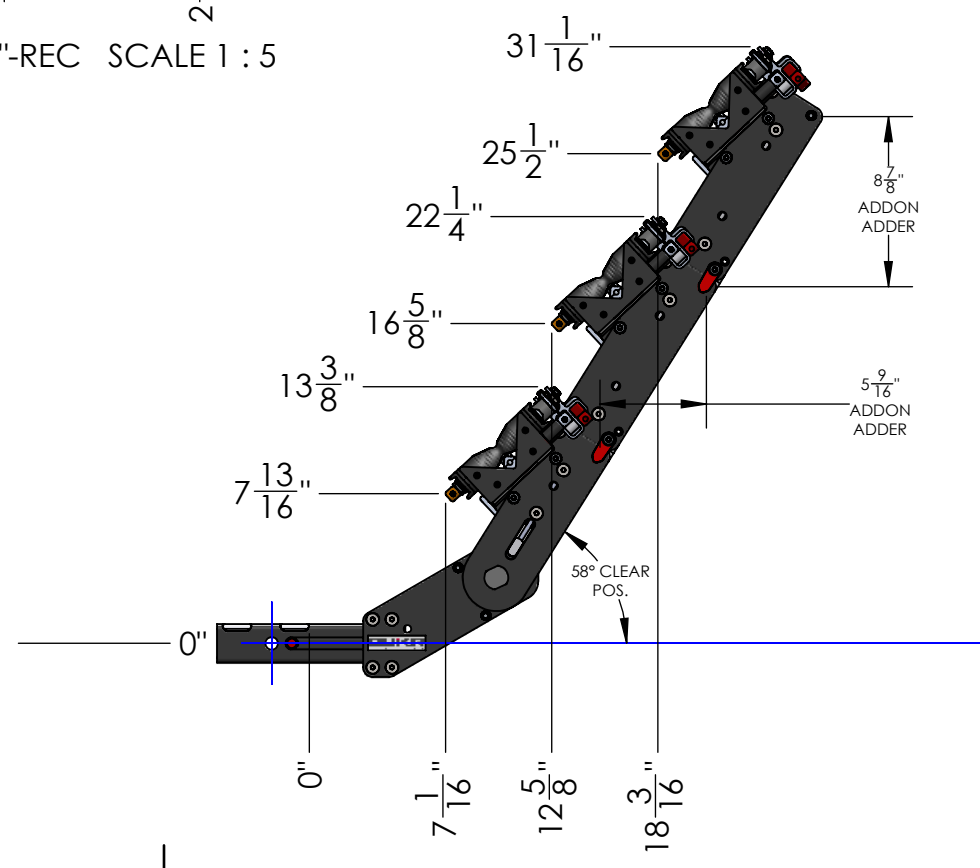

MACH2 2" LV BASE ASSEMBLY

WEIGHT	32 LBS
BOX DIMENSIONS	31" x 19" x 9"
SHIPPING WEIGHT	38 LBS

DETAIL 2"-REC SCALE 1 : 5

MACH2 2" LV BASE + 1 ADDON	
WEIGHT	55 LBS

MACH2 2" LV BASE + 2 ADDONS	
WEIGHT	78 LBS

MACH2 2" LV BASE + 3 ADDONS

WEIGHT	101 LBS
--------	---------

DETAIL 2"-REC
SCALE 1 : 5

MACH2 2" LV BASE + RAMP

WEIGHT	42 LBS
--------	--------

MACH2 2" LV BASE +1 ADD ON + RAMP

WEIGHT	65 LBS
--------	--------

MACH2 2" LV BASE + 2 ADDONS + RAMP

WEIGHT	88 LBS
--------	--------

DETAIL 2"-REC SCALE 1 : 5

**MACH2 ADDON ASSEMBLY
(SAME FOR 2" OR 1.25")**

WEIGHT	23 LBS
BOX DIMENSIONS	31" X 19" X 9"
SHIPPING WEIGHT	29 LBS

MACH2 RAMP ASSEMBLY (SAME FOR 2" OR 1.25")

WEIGHT	10 LBS
BOX DIMENSIONS	54" x 9" x 7"
SHIPPING WEIGHT	13 LBS

DETAIL 1.25"-REC
SCALE 1 : 5

MACH2 1.25" BASE ASSEMBLY	
WEIGHT	32 LBS
BOX DIMENSIONS	31" x 19" x 9"
SHIPPING WEIGHT	37 LBS

DETAIL 1.25"-REC
SCALE 1 : 5