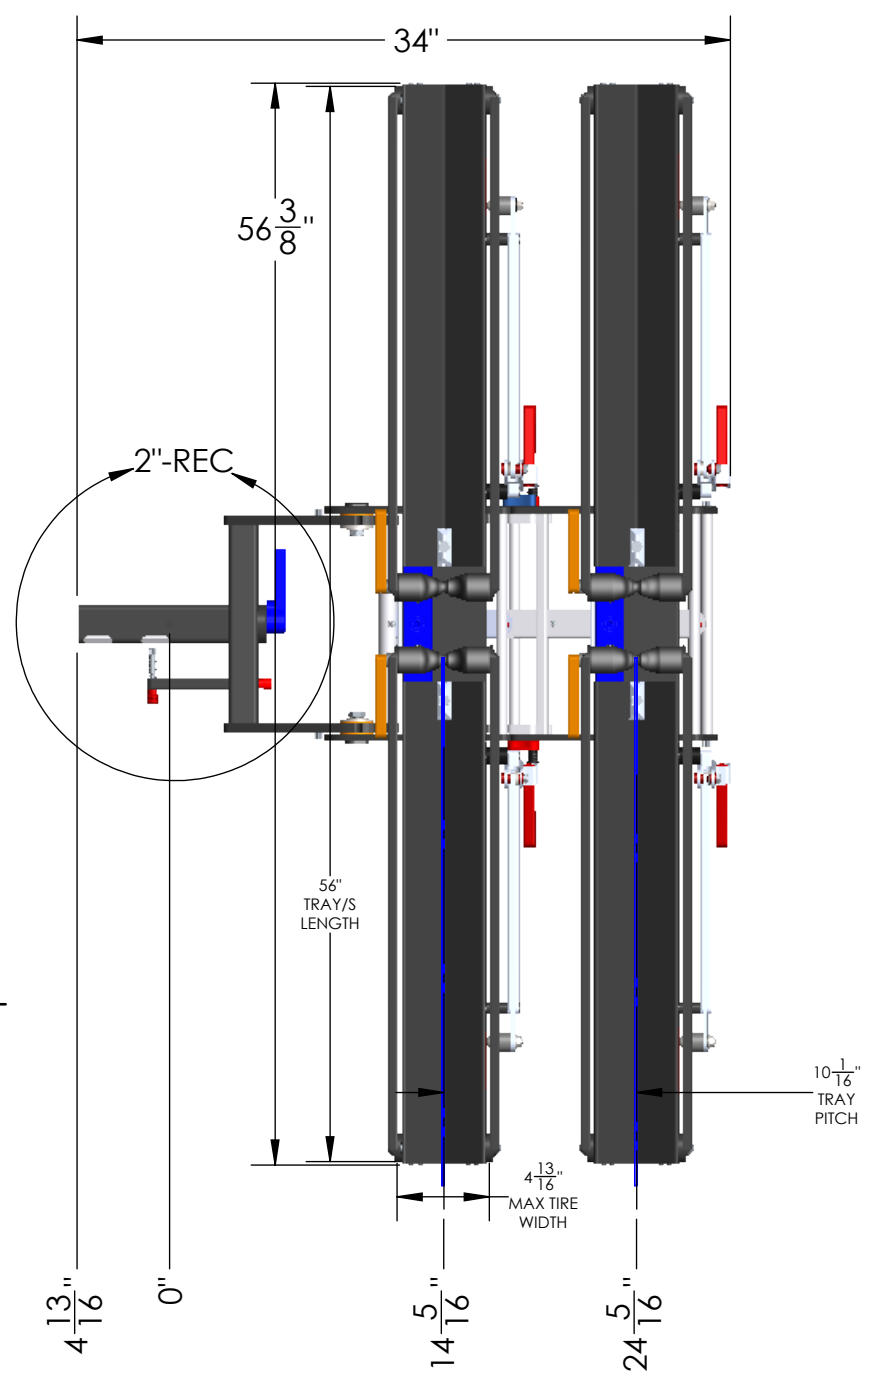

MACH2 2" LV BASE ASSEMBLY

WEIGHT	32 LBS
BOX DIMENSIONS	31" x 19" x 9"
SHIPPING WEIGHT	38 LBS

DETAIL 2"-REC SCALE 1 : 5

MACH2 2" LV BASE + 1 ADDON	
WEIGHT	55 LBS

MACH2 2" LV BASE + 2 ADDONS	
WEIGHT	78 LBS

MACH2 2" LV BASE + 3 ADDONS

WEIGHT	101 LBS
--------	---------

DETAIL 2"-REC
SCALE 1 : 5

MACH2 2" LV BASE + RAMP

WEIGHT	42 LBS
--------	--------

MACH2 2" LV BASE +1 ADD ON + RAMP

WEIGHT	65 LBS
--------	--------

MACH2 2" LV BASE + 2 ADDONS + RAMP

WEIGHT	88 LBS
--------	--------

DETAIL 2"-REC SCALE 1 : 5

**MACH2 ADDON ASSEMBLY
(SAME FOR 2" OR 1.25")**

WEIGHT	23 LBS
BOX DIMENSIONS	31" X 19" X 9"
SHIPPING WEIGHT	29 LBS

MACH2 RAMP ASSEMBLY (SAME FOR 2" OR 1.25")

WEIGHT	10 LBS
BOX DIMENSIONS	54" x 9" x 7"
SHIPPING WEIGHT	13 LBS

DETAIL 1.25"-REC
SCALE 1 : 5

MACH2 1.25" BASE ASSEMBLY	
WEIGHT	32 LBS
BOX DIMENSIONS	31" x 19" x 9"
SHIPPING WEIGHT	37 LBS

DETAIL 1.25"-REC
SCALE 1 : 5