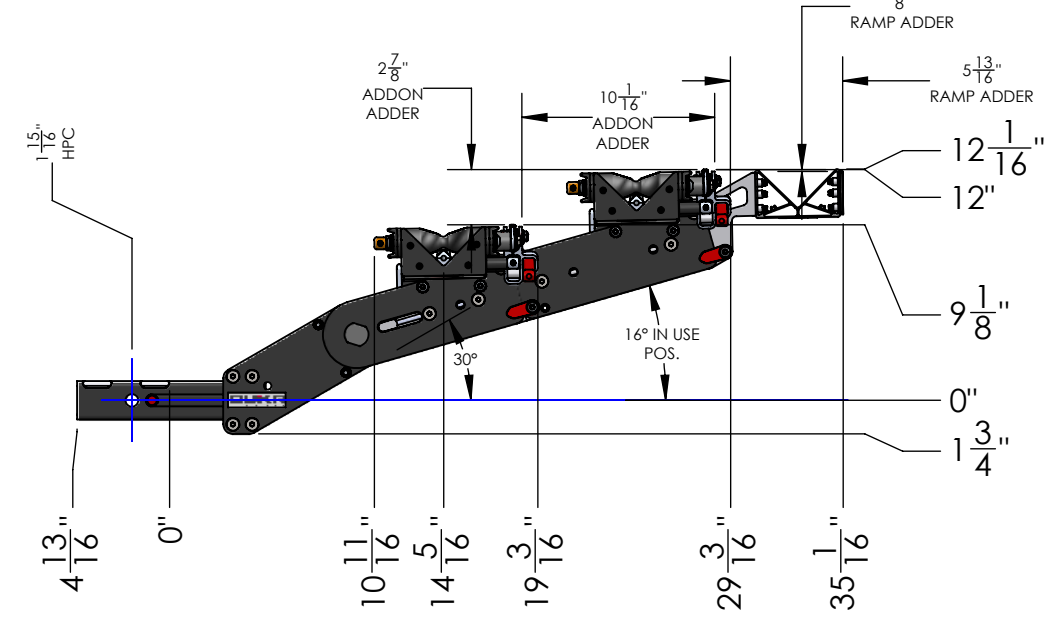

MACH2 2" LV BASE ASSEMBLY

WEIGHT	32 LBS
BOX DIMENSIONS	31" x 19" x 9"
SHIPPING WEIGHT	38 LBS

DETAIL 2"-REC SCALE 1 : 5

MACH2 2" LV BASE + 1 ADDON	
WEIGHT	55 LBS

MACH2 2" LV BASE + 2 ADDONS	
WEIGHT	78 LBS

MACH2 2" LV BASE + 3 ADDONS

WEIGHT	101 LBS
--------	---------

DETAIL 2"-REC
SCALE 1 : 5

MACH2 2" LV BASE + RAMP

WEIGHT	42 LBS
--------	--------

MACH2 2" LV BASE +1 ADD ON + RAMP

WEIGHT	65 LBS
--------	--------

MACH2 2" LV BASE + 2 ADDONS + RAMP

WEIGHT	88 LBS
--------	--------

DETAIL 2"-REC SCALE 1 : 5

**MACH2 ADDON ASSEMBLY
(SAME FOR 2" OR 1.25")**

WEIGHT	23 LBS
BOX DIMENSIONS	31" X 19" X 9"
SHIPPING WEIGHT	29 LBS

MACH2 RAMP ASSEMBLY (SAME FOR 2" OR 1.25")

WEIGHT	10 LBS
BOX DIMENSIONS	54" x 9" x 7"
SHIPPING WEIGHT	13 LBS

DETAIL 1.25"-REC
SCALE 1 : 5

MACH2 1.25" BASE ASSEMBLY	
WEIGHT	32 LBS
BOX DIMENSIONS	31" x 19" x 9"
SHIPPING WEIGHT	37 LBS

DETAIL 1.25"-REC
SCALE 1 : 5