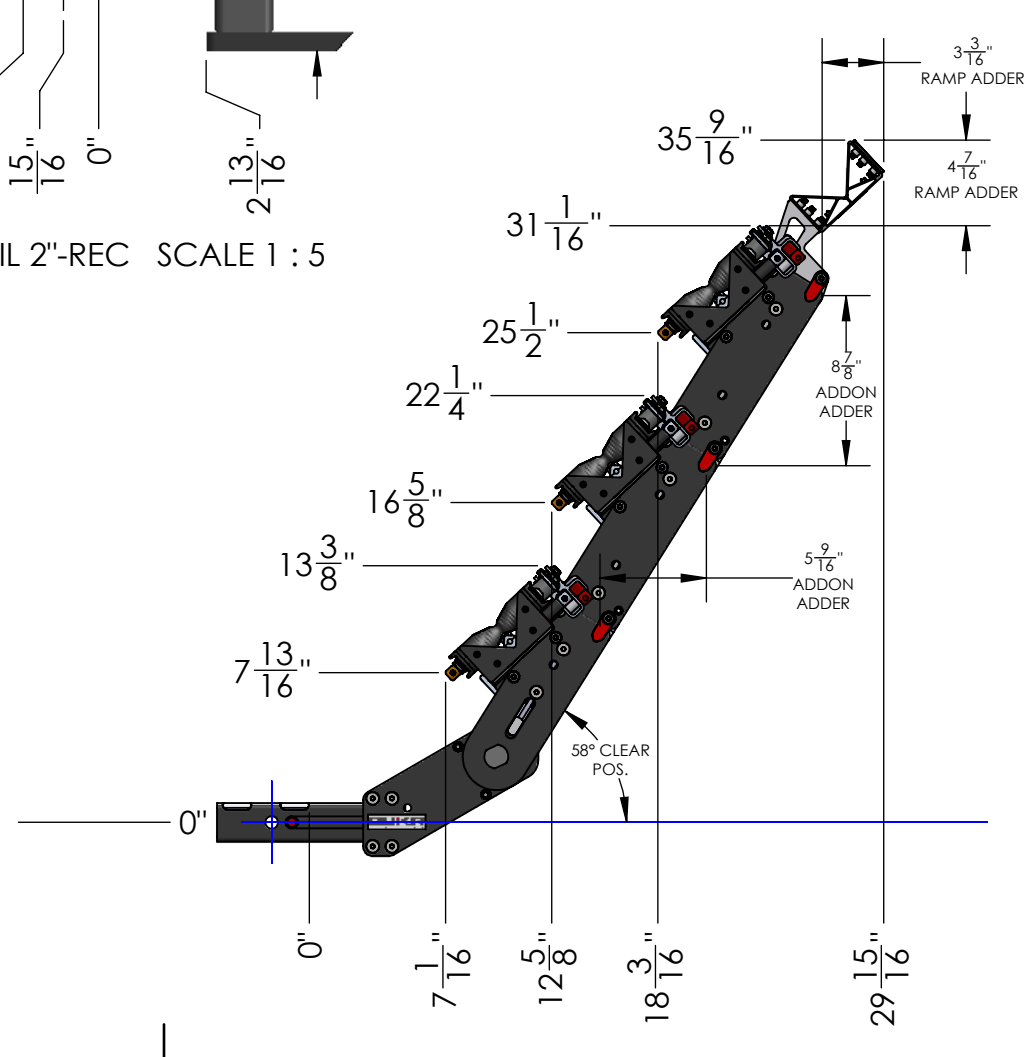

MACH2 2" LV BASE ASSEMBLY

WEIGHT	32 LBS
BOX DIMENSIONS	31" x 19" x 9"
SHIPPING WEIGHT	38 LBS

DETAIL 2"-REC SCALE 1 : 5

MACH2 2" LV BASE + 1 ADDON	
WEIGHT	55 LBS

MACH2 2" LV BASE + 2 ADDONS	
WEIGHT	78 LBS

MACH2 2" LV BASE + 3 ADDONS

WEIGHT	101 LBS
--------	---------

DETAIL 2"-REC
SCALE 1 : 5

MACH2 2" LV BASE + RAMP

WEIGHT	42 LBS
--------	--------

MACH2 2" LV BASE +1 ADD ON + RAMP

WEIGHT	65 LBS
--------	--------

MACH2 2" LV BASE + 2 ADDONS + RAMP

WEIGHT	88 LBS
--------	--------

DETAIL 2"-REC SCALE 1 : 5

**MACH2 ADDON ASSEMBLY
(SAME FOR 2" OR 1.25")**

WEIGHT	23 LBS
BOX DIMENSIONS	31" X 19" X 9"
SHIPPING WEIGHT	29 LBS

MACH2 RAMP ASSEMBLY (SAME FOR 2" OR 1.25")

WEIGHT	10 LBS
BOX DIMENSIONS	54" x 9" x 7"
SHIPPING WEIGHT	13 LBS

DETAIL 1.25"-REC
SCALE 1 : 5

MACH2 1.25" BASE ASSEMBLY	
WEIGHT	32 LBS
BOX DIMENSIONS	31" x 19" x 9"
SHIPPING WEIGHT	37 LBS

DETAIL 1.25"-REC
SCALE 1 : 5