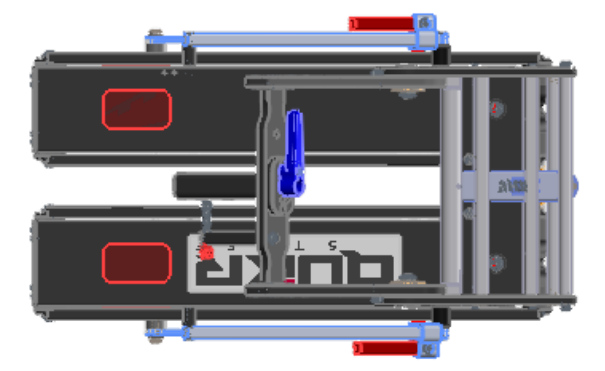

WEIGHT	101 LBS
--------	---------

DETAIL 2"-REC
SCALE 1 : 5

MACH2 2" LV BASE + RAMP

WEIGHT	42 LBS
--------	--------

MACH2 2" LV BASE +1 ADD ON + RAMP

WEIGHT	65 LBS
--------	--------

MACH2 2" LV BASE + 2 ADDONS + RAMP

WEIGHT	88 LBS
--------	--------

DETAIL 2"-REC SCALE 1 : 5

**MACH2 ADDON ASSEMBLY
(SAME FOR 2" OR 1.25")**

WEIGHT	23 LBS
BOX DIMENSIONS	31" X 19" X 9"
SHIPPING WEIGHT	29 LBS

MACH2 RAMP ASSEMBLY (SAME FOR 2" OR 1.25")

WEIGHT	10 LBS
BOX DIMENSIONS	54" x 9" x 7"
SHIPPING WEIGHT	13 LBS

DETAIL 1.25"-REC
SCALE 1 : 5

MACH2 1.25" BASE ASSEMBLY	
WEIGHT	32 LBS
BOX DIMENSIONS	31" x 19" x 9"
SHIPPING WEIGHT	37 LBS

DETAIL 1.25"-REC
SCALE 1 : 5