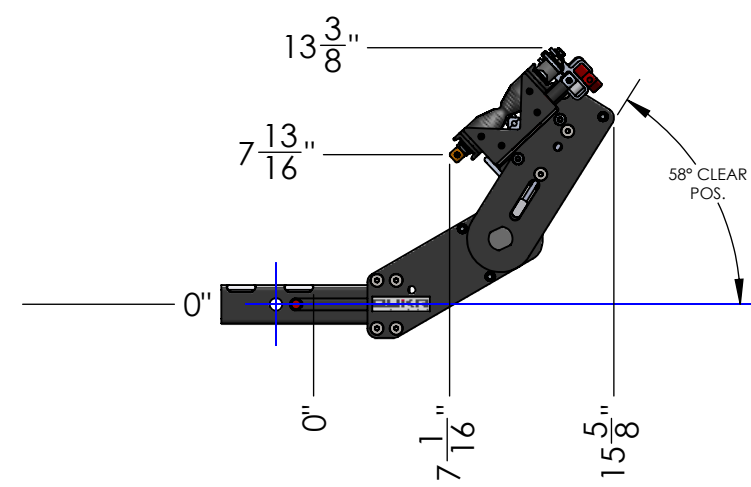

MACH2 2" LV BASE ASSEMBLY

WEIGHT	32 LBS
BOX DIMENSIONS	31" x 19" x 9"
SHIPPING WEIGHT	38 LBS

DETAIL 2"-REC SCALE 1 : 5

MACH2 2" LV BASE + 1 ADDON	
WEIGHT	55 LBS

MACH2 2" LV BASE + 2 ADDONS	
WEIGHT	78 LBS

MACH2 2" LV BASE + 3 ADDONS

WEIGHT	101 LBS
--------	---------

DETAIL 2"-REC
SCALE 1 : 5

MACH2 2" LV BASE + RAMP

WEIGHT	42 LBS
--------	--------

MACH2 2" LV BASE +1 ADD ON + RAMP

WEIGHT	65 LBS
--------	--------

MACH2 2" LV BASE + 2 ADDONS + RAMP

WEIGHT	88 LBS
--------	--------

DETAIL 2"-REC SCALE 1 : 5

**MACH2 ADDON ASSEMBLY
(SAME FOR 2" OR 1.25")**

WEIGHT	23 LBS
BOX DIMENSIONS	31" X 19" X 9"
SHIPPING WEIGHT	29 LBS

MACH2 RAMP ASSEMBLY (SAME FOR 2" OR 1.25")

WEIGHT	10 LBS
BOX DIMENSIONS	54" x 9" x 7"
SHIPPING WEIGHT	13 LBS

DETAIL 1.25"-REC
SCALE 1 : 5

MACH2 1.25" BASE ASSEMBLY	
WEIGHT	32 LBS
BOX DIMENSIONS	31" x 19" x 9"
SHIPPING WEIGHT	37 LBS

DETAIL 1.25"-REC
SCALE 1 : 5