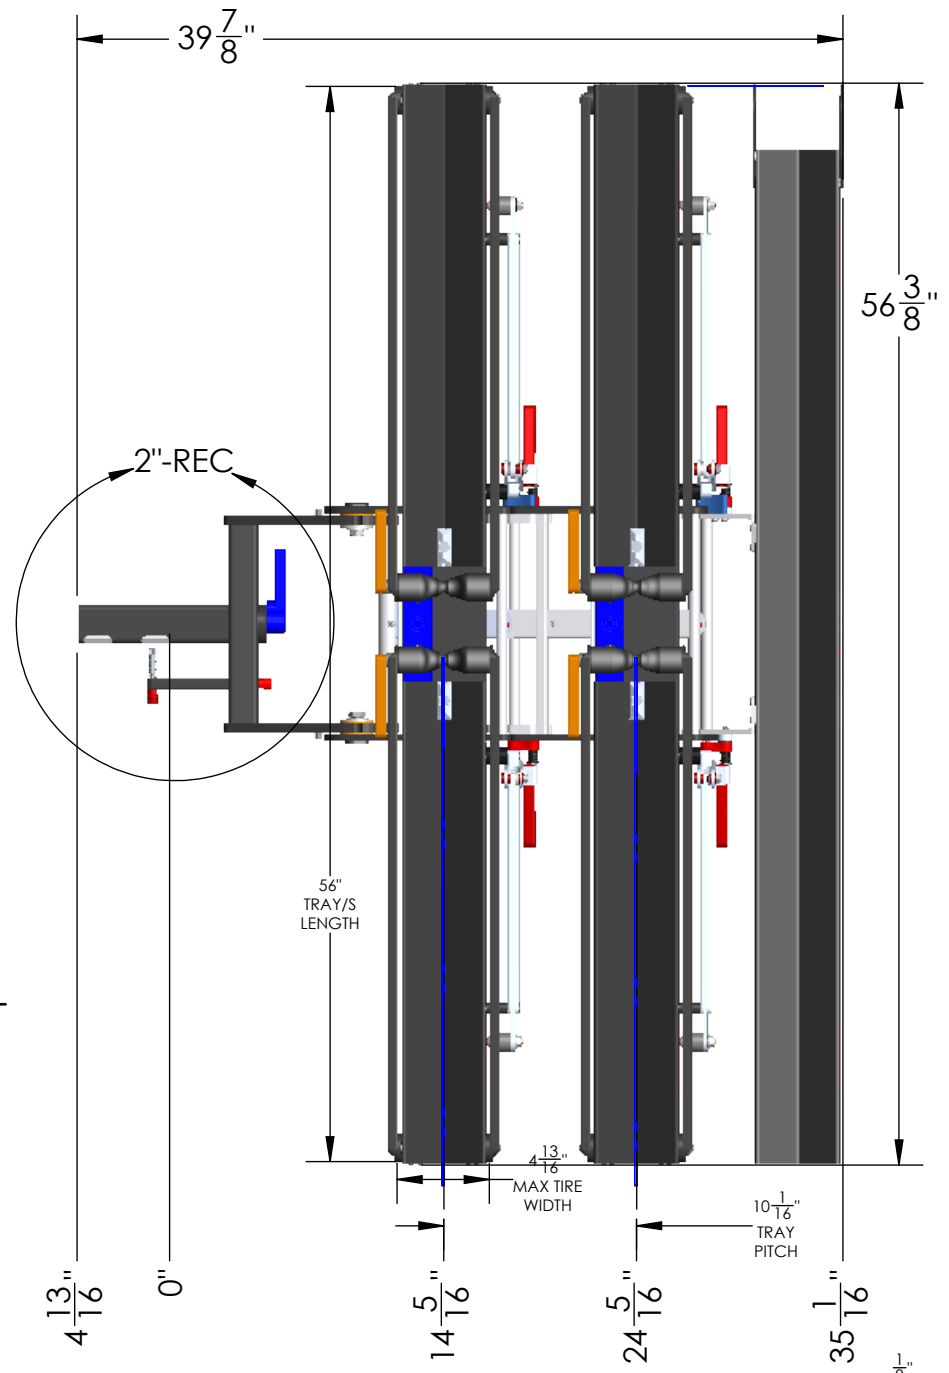

MACH2 2" LV BASE ASSEMBLY

WEIGHT	32 LBS
BOX DIMENSIONS	31" x 19" x 9"
SHIPPING WEIGHT	38 LBS

DETAIL 2"-REC SCALE 1 : 5

MACH2 2" LV BASE + 1 ADDON	
WEIGHT	55 LBS

MACH2 2" LV BASE + 2 ADDONS	
WEIGHT	78 LBS

MACH2 2" LV BASE + 3 ADDONS

WEIGHT	101 LBS
--------	---------

DETAIL 2"-REC
SCALE 1 : 5

MACH2 2" LV BASE + RAMP

WEIGHT	42 LBS
--------	--------

MACH2 2" LV BASE +1 ADD ON + RAMP

WEIGHT	65 LBS
--------	--------

MACH2 2" LV BASE + 2 ADDONS + RAMP

WEIGHT	88 LBS
--------	--------

DETAIL 2"-REC SCALE 1 : 5

**MACH2 ADDON ASSEMBLY
(SAME FOR 2" OR 1.25")**

WEIGHT	23 LBS
BOX DIMENSIONS	31" X 19" X 9"
SHIPPING WEIGHT	29 LBS

MACH2 RAMP ASSEMBLY (SAME FOR 2" OR 1.25")

WEIGHT	10 LBS
BOX DIMENSIONS	54" x 9" x 7"
SHIPPING WEIGHT	13 LBS

DETAIL 1.25"-REC
SCALE 1 : 5

MACH2 1.25" BASE ASSEMBLY	
WEIGHT	32 LBS
BOX DIMENSIONS	31" x 19" x 9"
SHIPPING WEIGHT	37 LBS

DETAIL 1.25"-REC
SCALE 1 : 5