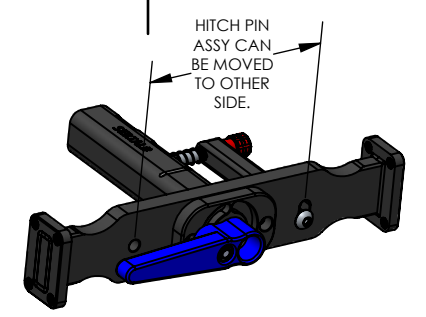

MACH2 1.25" BASE + 2 ADDONS	
WEIGHT	77 LBS